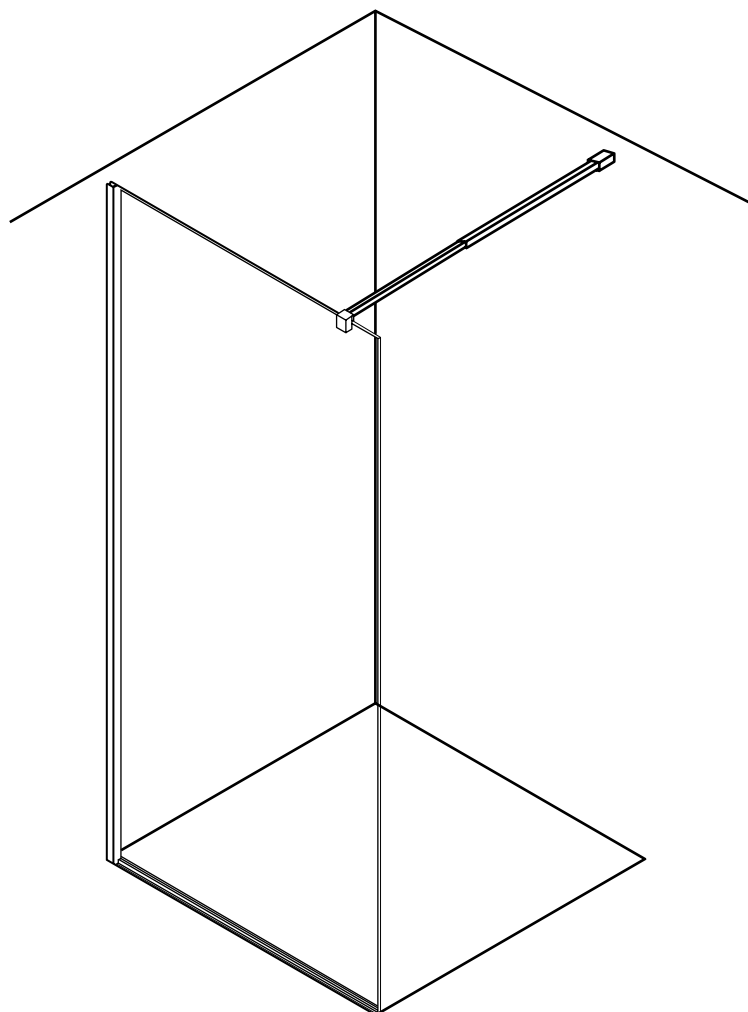

Milano

Wetroom Screen with optional Return Panel

 Style may vary

Installation Guide

Installation

Tools required for installing:

Parts included:

A
x3

9

10

11

Optional: Return Screen

Parts Included:

13

14

15