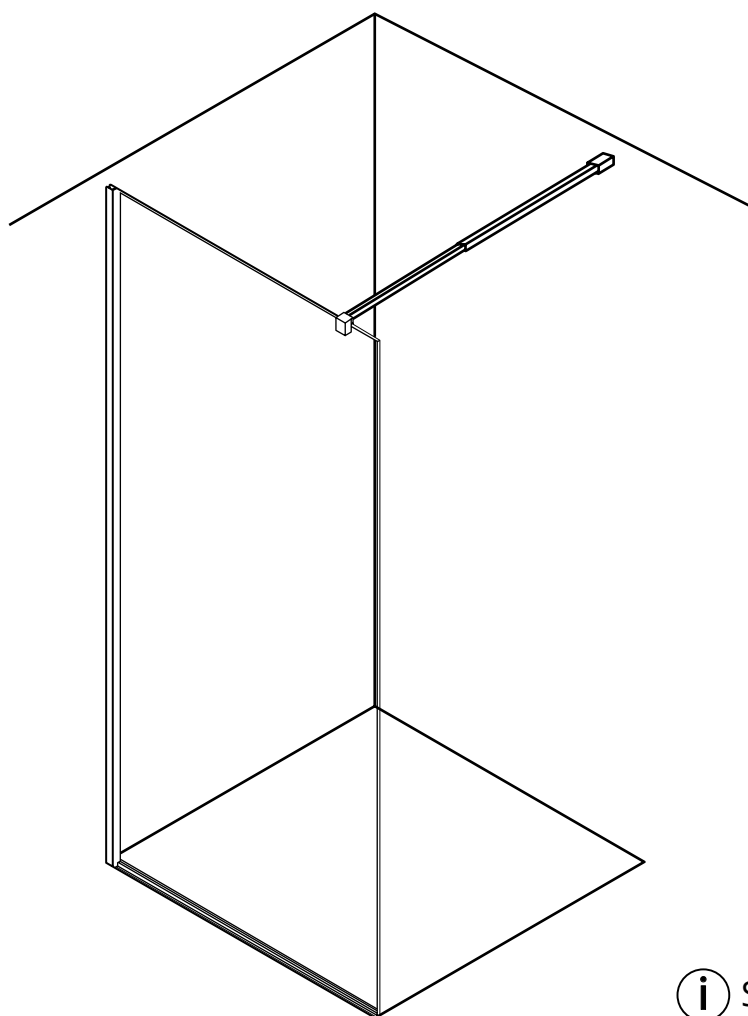

Milano

Wetroom Screen with optional Return Panel

 Style may vary

Installation Guide

Installation

Tools required for installing:

Parts included:

A
x3

9

10

11

Optional: Return Screen

Parts Included:

13

14

15