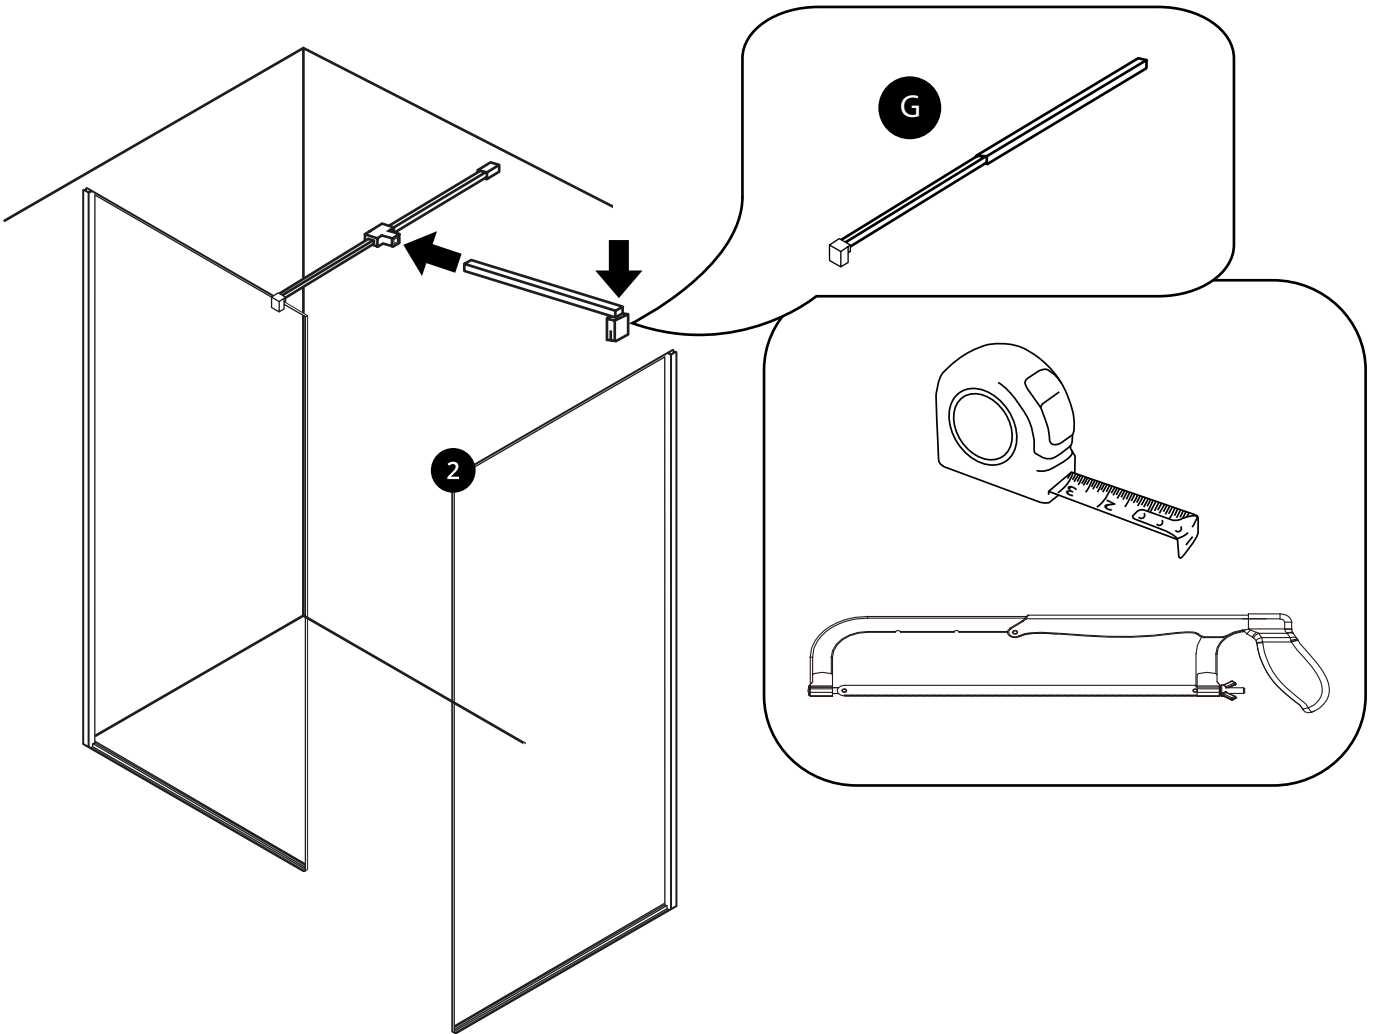

# Milano

Wetroom Screen with Side Panel and optional Return Panel

 Style may vary

Installation Guide

7

8

9

10

11

12

See steps 2 to 5

13

14

**Optional: Return Screen**

**Parts Included:**

**15**

16

17

18

19