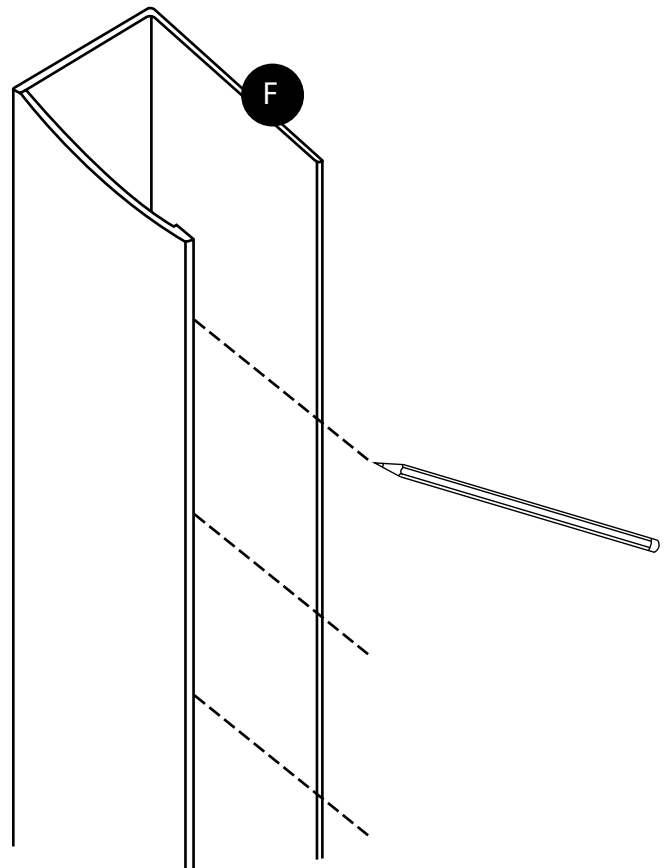

# Milano

Wetroom Screen with Side Panel and optional Return Panel

 Style may vary

Installation Guide

## *Tools required for installing:*

**Parts included:**

1

2

3

4

5

6