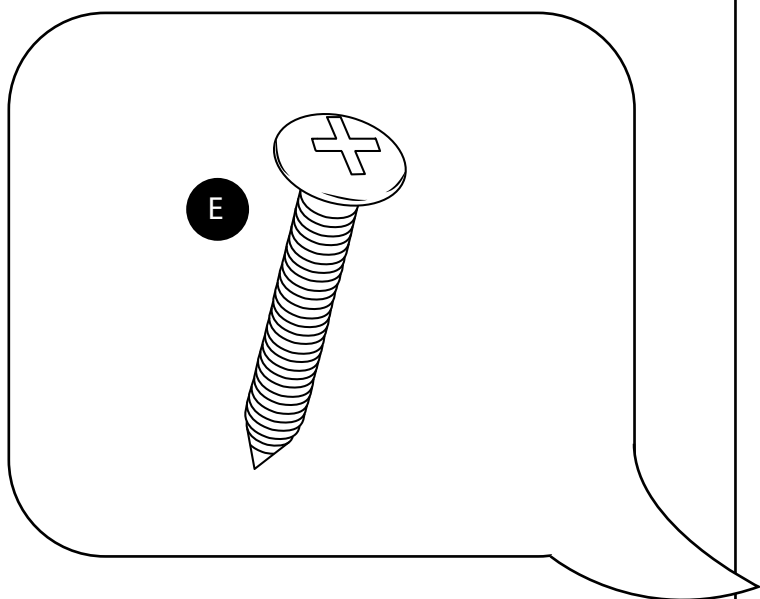

# Milano

Wetroom Screen with Side Panel and optional Return Panel

 Style may vary

Installation Guide

## *Tools required for installing:*

**Parts included:**

1

2

3

4

5

6