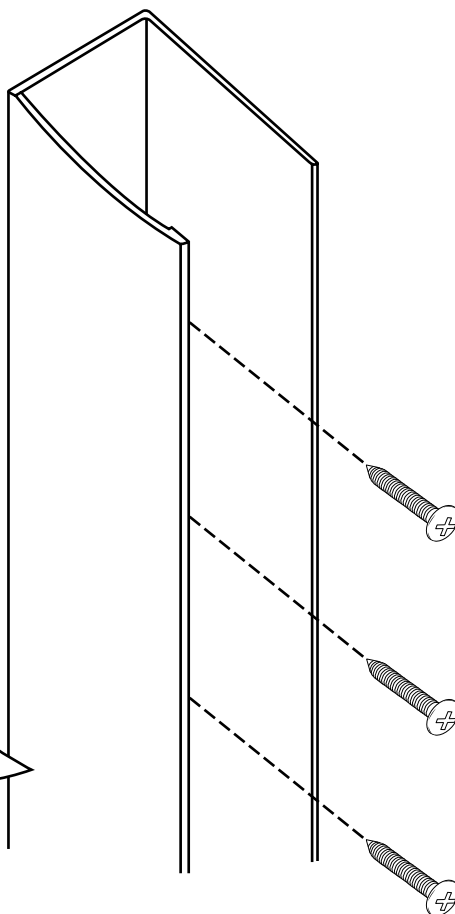

# Milano

Wetroom Screen with Side Panel and optional Return Panel

 Style may vary

Installation Guide

## *Tools required for installing:*

**Parts included:**

1

2

3

4

5

6