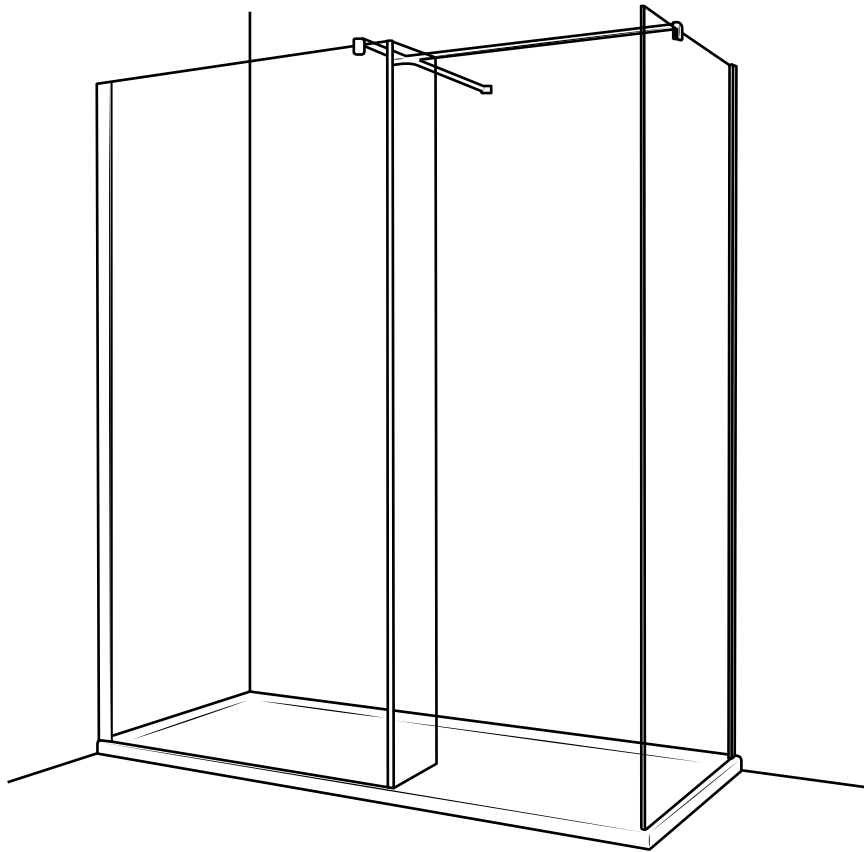

# Milano

Wetroom Screen with Side Panel and optional Return Panel

 Style may vary

Installation Guide