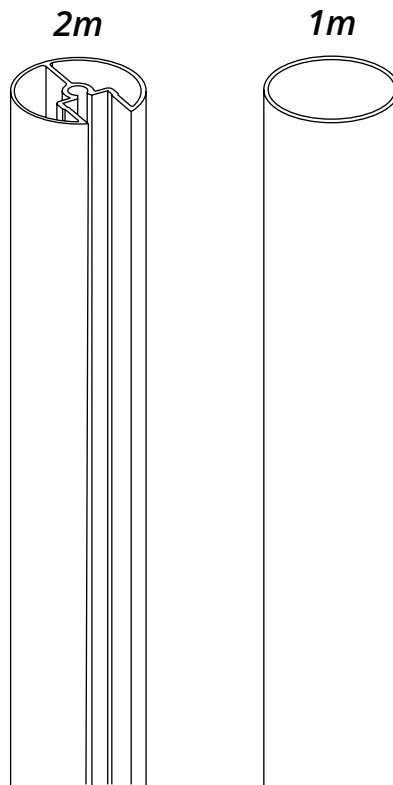

Milano

Wet Room Pole

 Style may vary

Installation Guide

Installation

Tools required for installing:

Parts included:

1

2

3

4

5

6

7

8

9

10

11

12

13