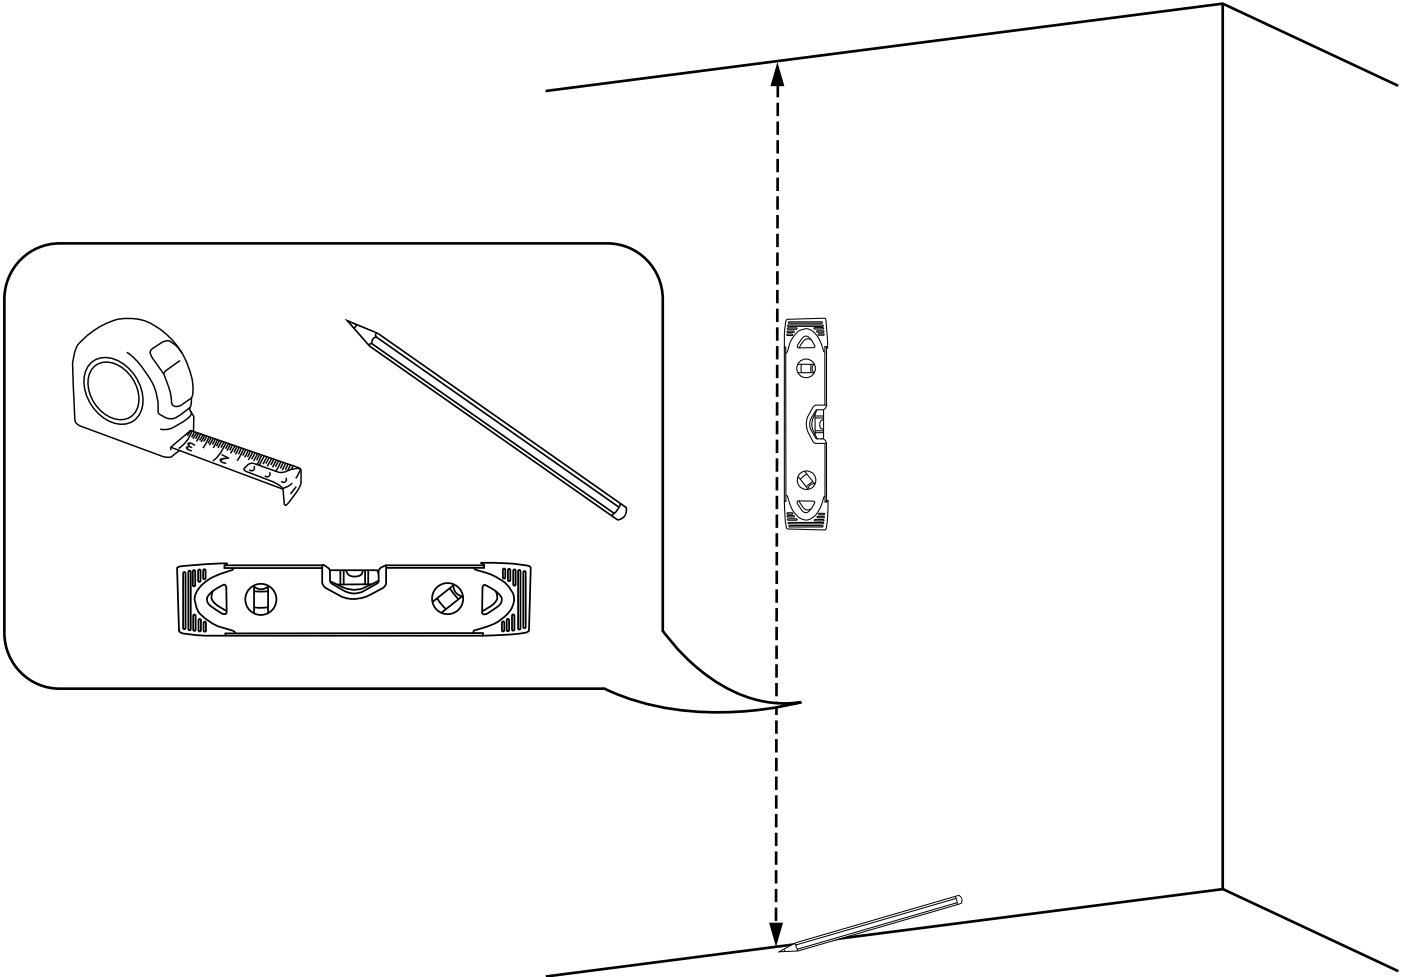

Milano

Wet Room Pole

 Style may vary

Installation Guide

Installation

Tools required for installing:

Parts included:

1