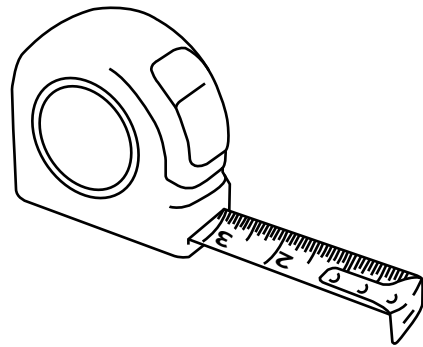

Milano

Wet Room Pole

 Style may vary

Installation Guide

Installation

Tools required for installing:

Parts included:

1