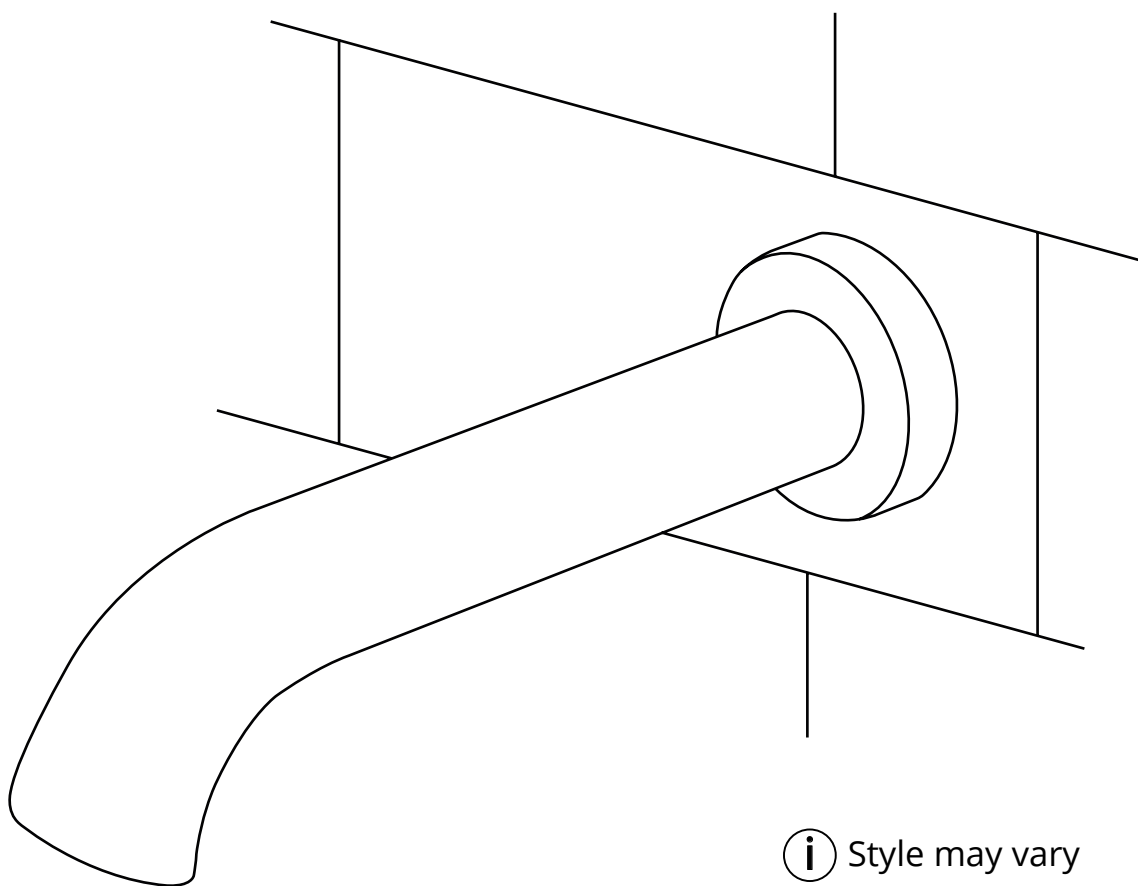

Milano

Wall Spout

① Style may vary

Installation Guide

Installation

Tools required for installing:

Parts included:

5