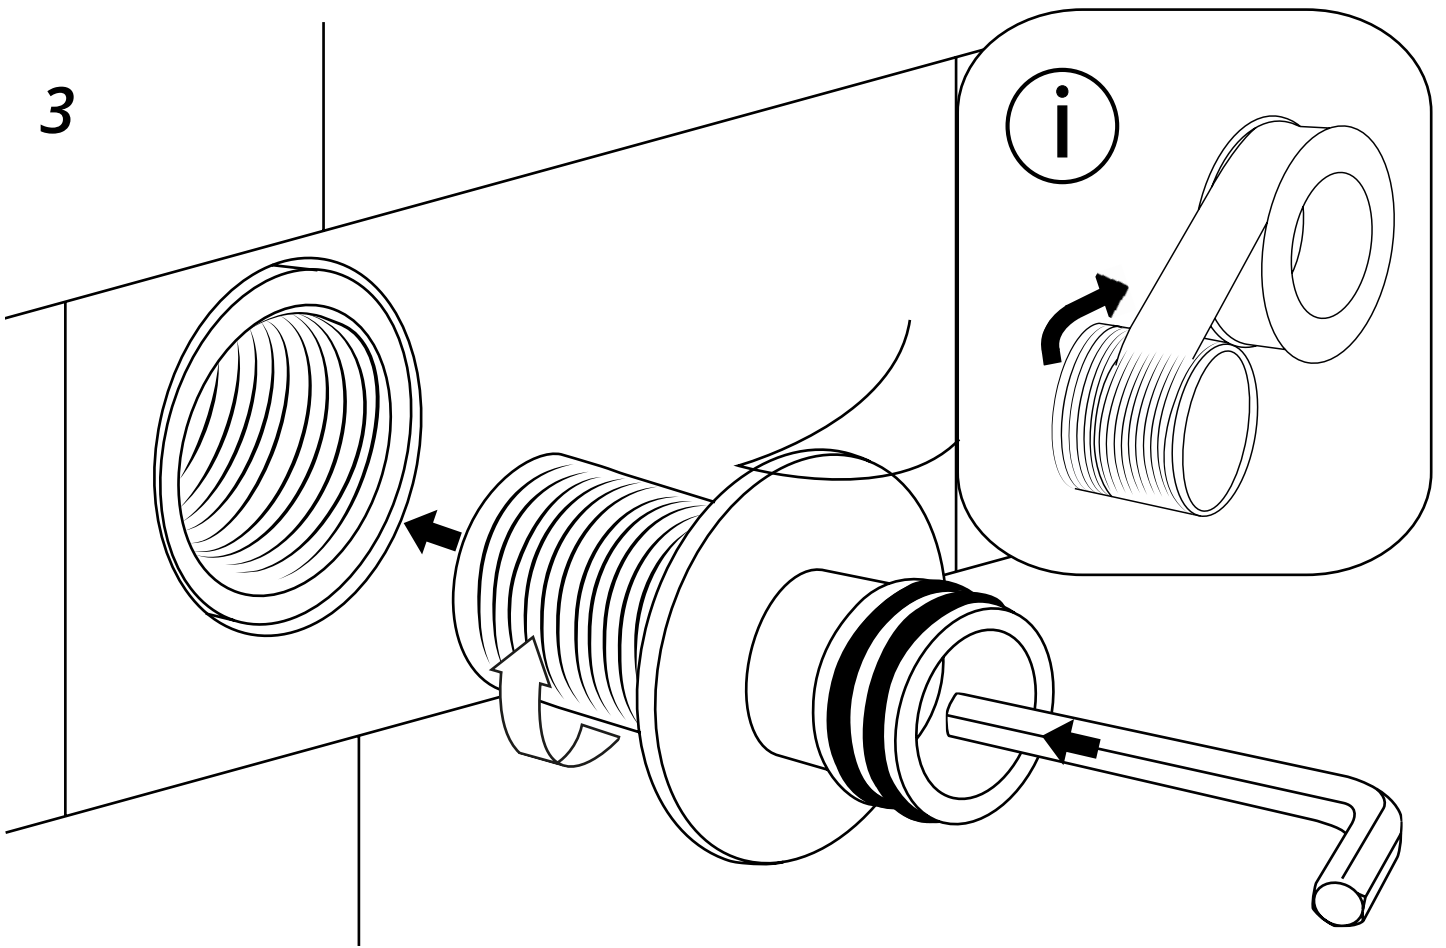

Milano

Wall Spout

① Style may vary

Installation Guide

Installation

Tools required for installing:

Parts included:

5