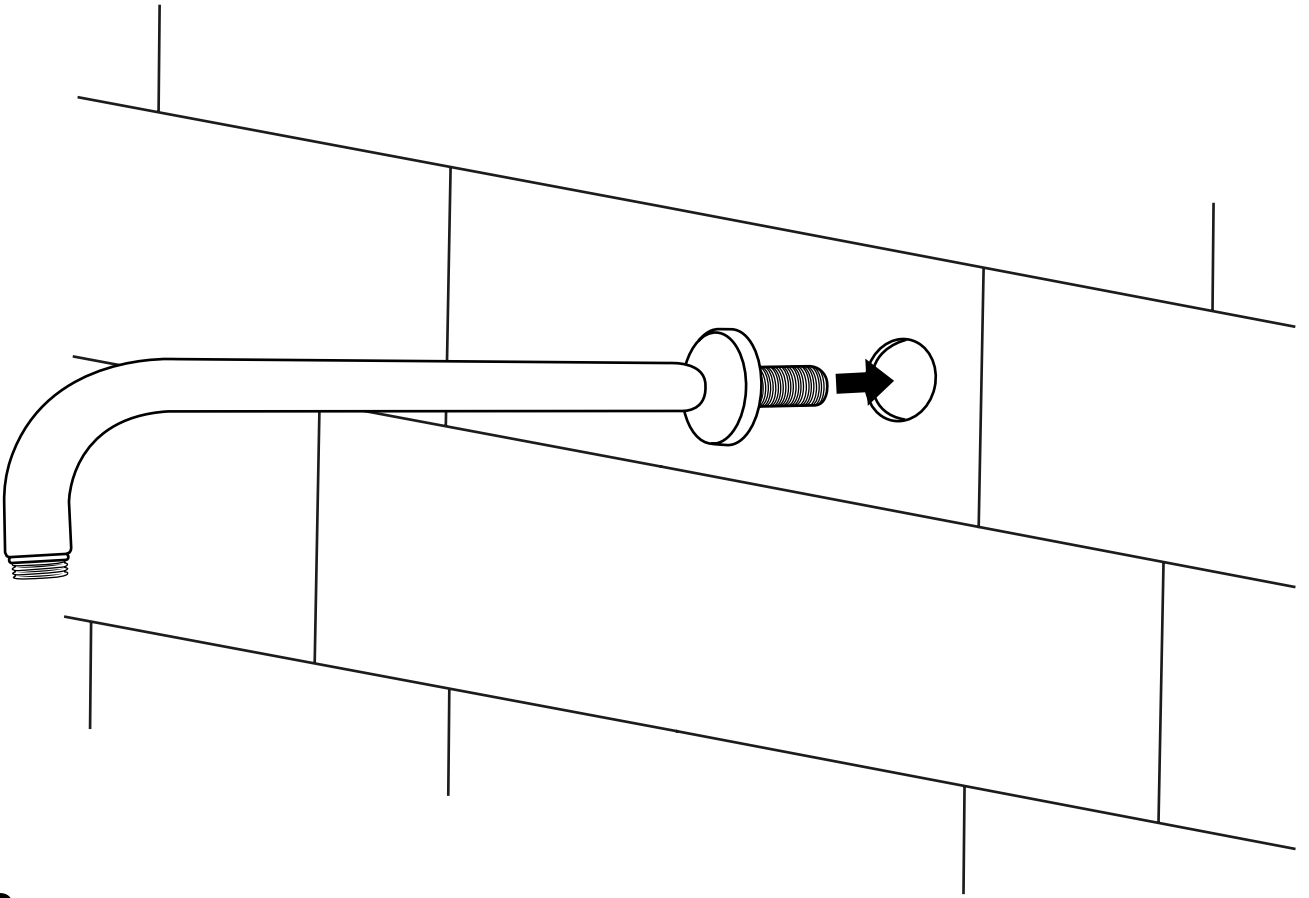

Milano

Wall Mounted Shower Arm

Installation Guide

Style may vary

Installation

Tools required for installing:

Parts included:

1