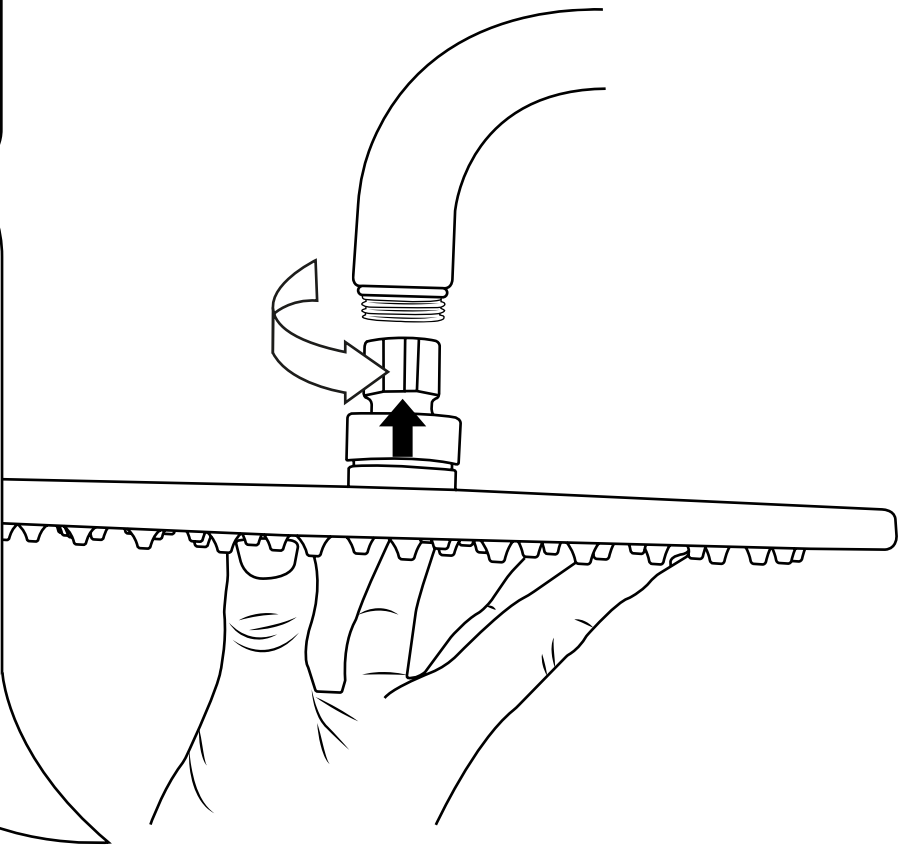

3

4

If you require any additional information or have any issues with this product please refer to the website.