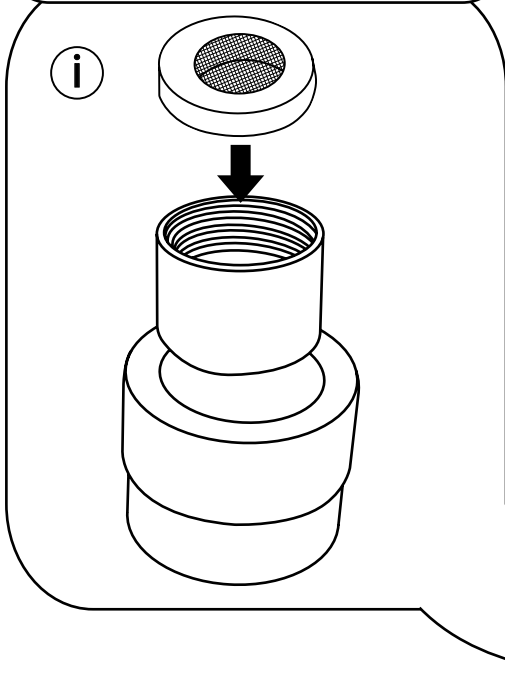

3

4

If you require any additional information or have any issues with this product please refer to the website.