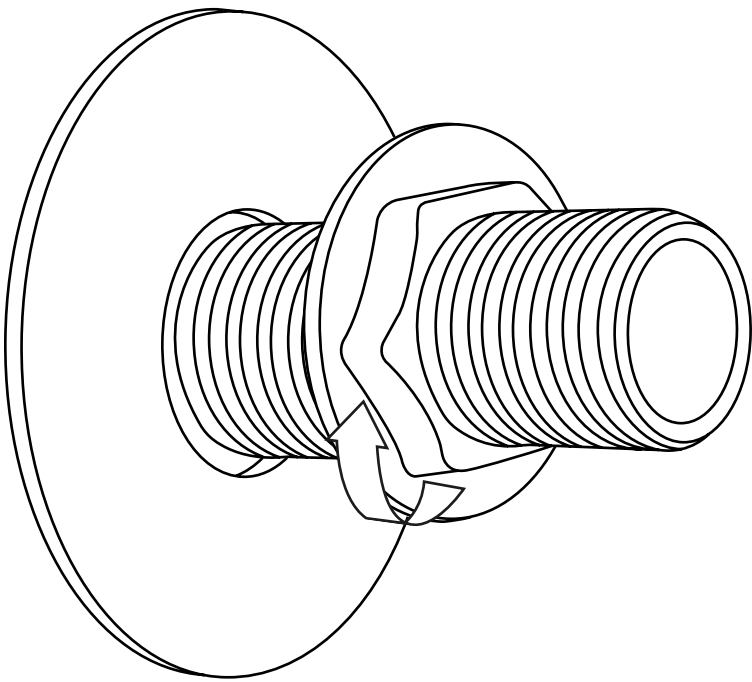

3

4

If you require any additional information or have any issues with this product please refer to the website.