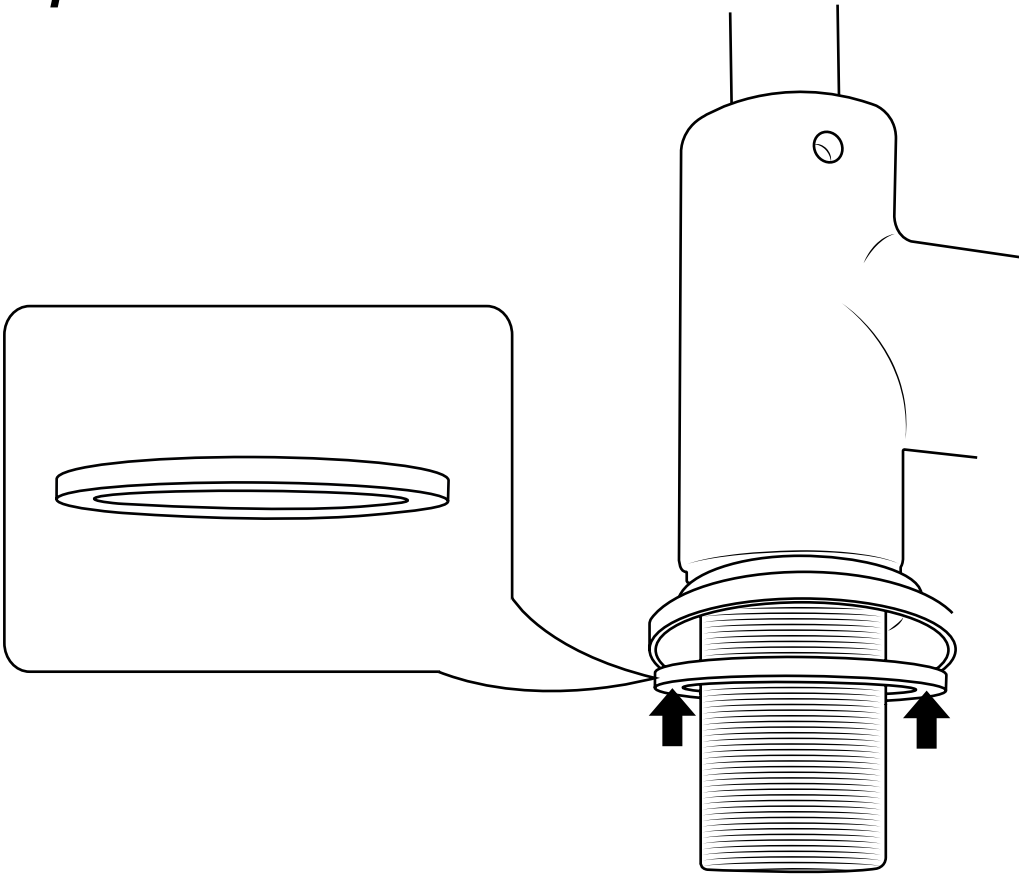

Milano

Wall Mounted Mixer Tap

Installation Guide

Installation

Tools required for installing:

Parts included:

1

2