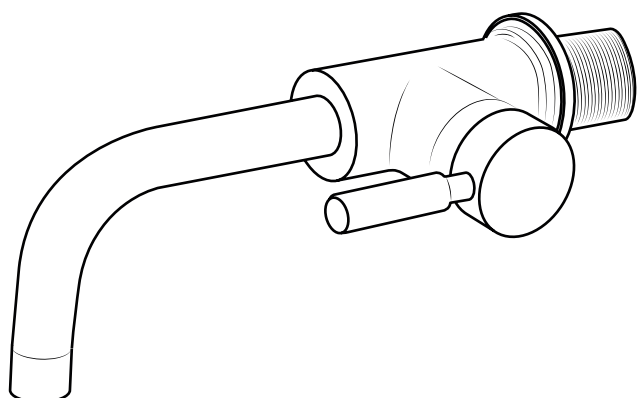

Milano

Wall Mounted Mixer Tap

Installation Guide

Installation

Tools required for installing:

Parts included:

1

2