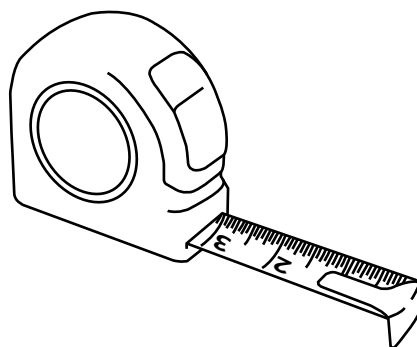

Milano

Wall Hung Toilet

ⓘ Style may vary

Installation Guide

Installation

Tools required for installing:

Parts included:

1