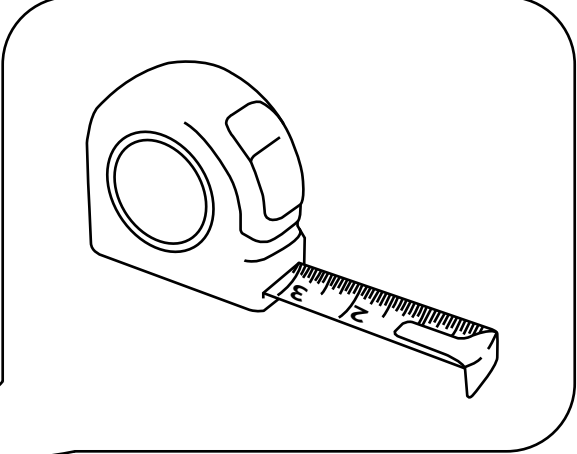

Milano

Wall Hung Toilet

ⓘ Style may vary

Installation Guide

Installation

Tools required for installing:

Parts included:

1