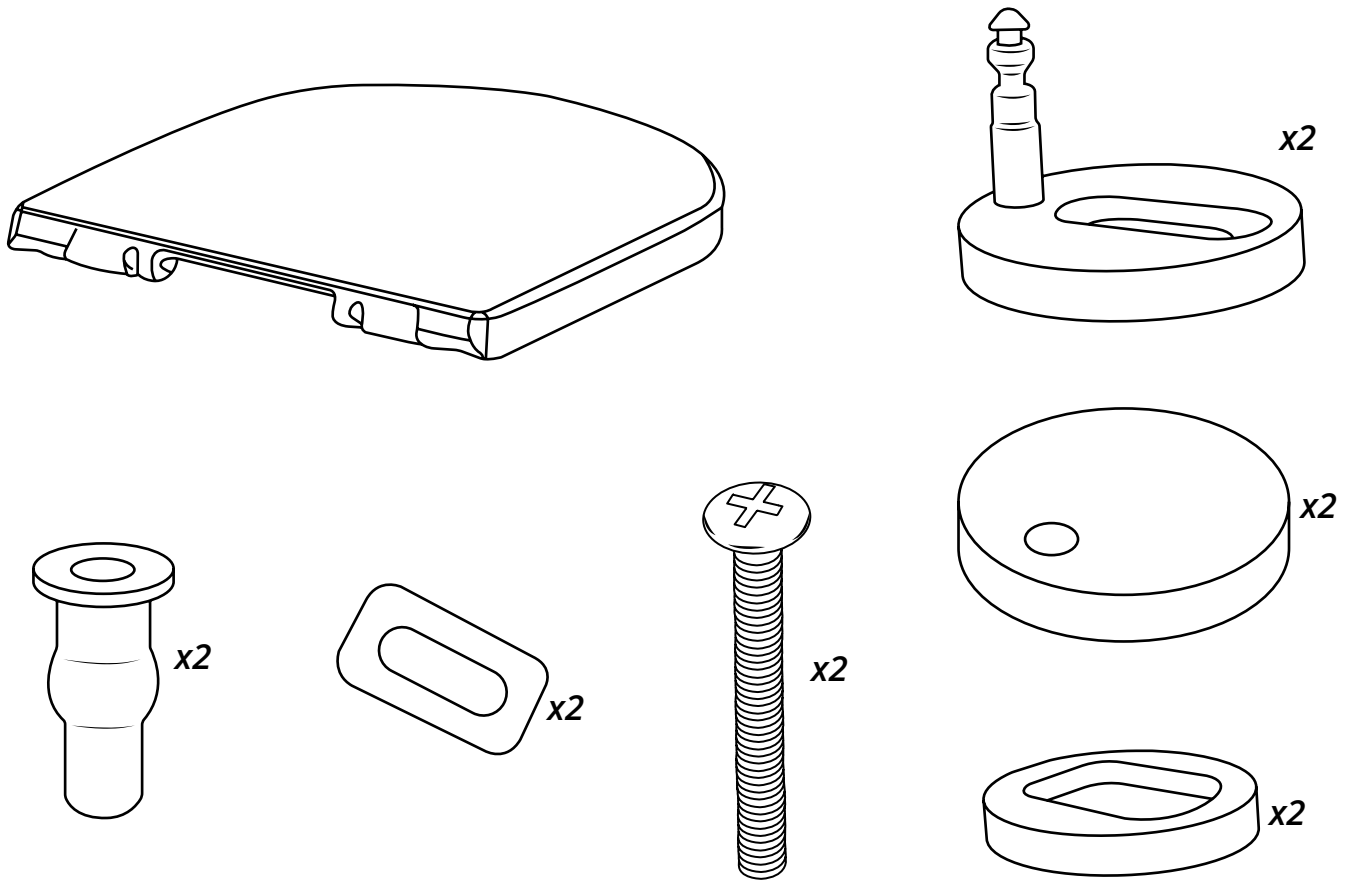

Installation