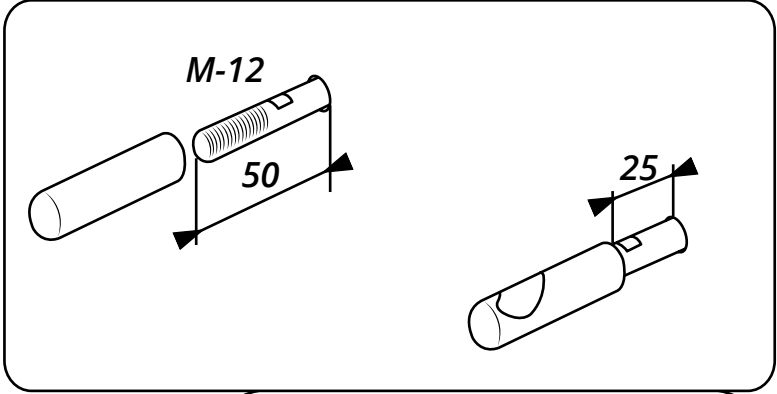

Milano

Wall Hung Toilet

ⓘ Style may vary

Installation Guide

Installation

Tools required for installing:

Parts included:

1