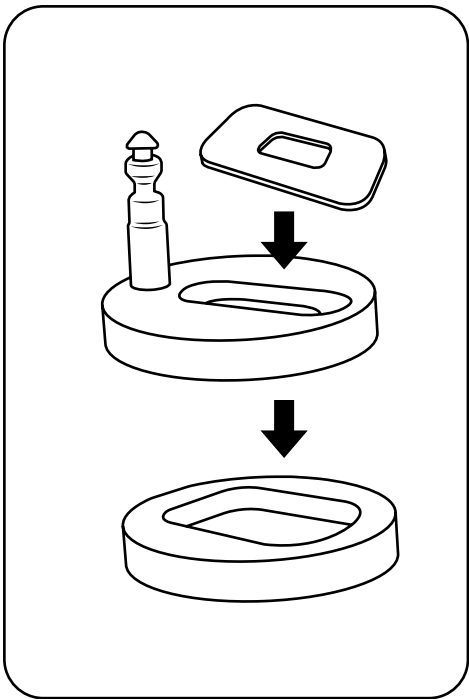

Milano

Wall Hung Toilet

ⓘ Style may vary

Installation Guide

Installation

Tools required for installing:

Parts included:

1

10

Installation

11

12

13

14

15

16