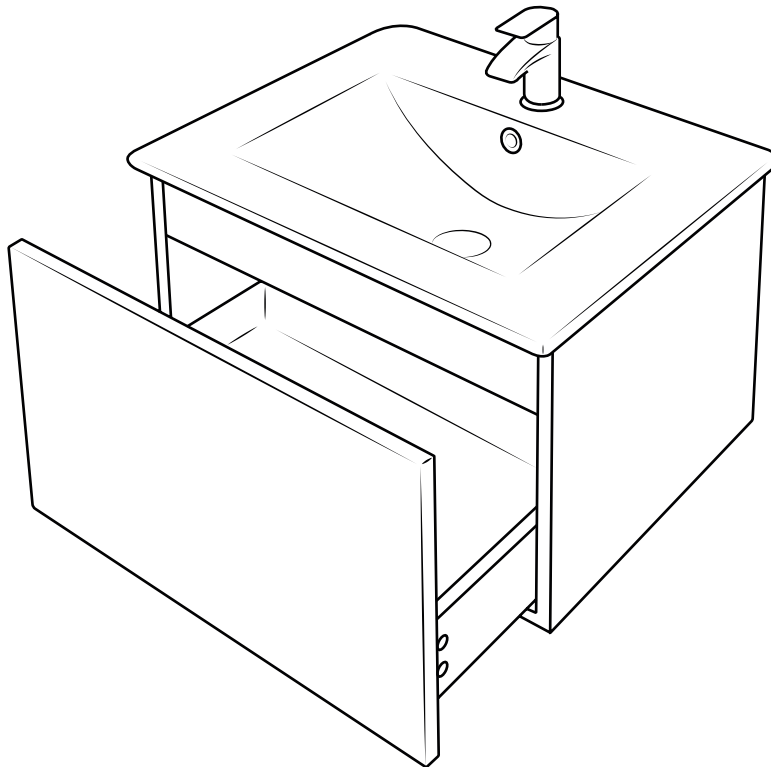

Milano

Wall Hung Vanity Unit

Installation Guide

 Style may vary

Installation

Tools required for installing:

Wall Mounting:

1