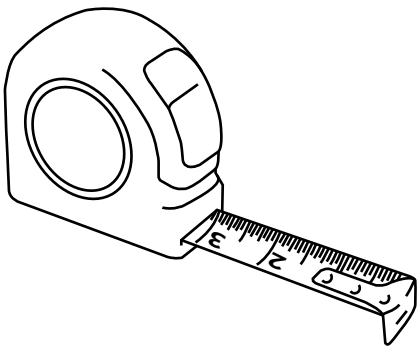

Milano

Wall Hung Vanity Unit

Installation Guide

 Style may vary

Installation

Tools required for installing:

Wall Mounting:

1