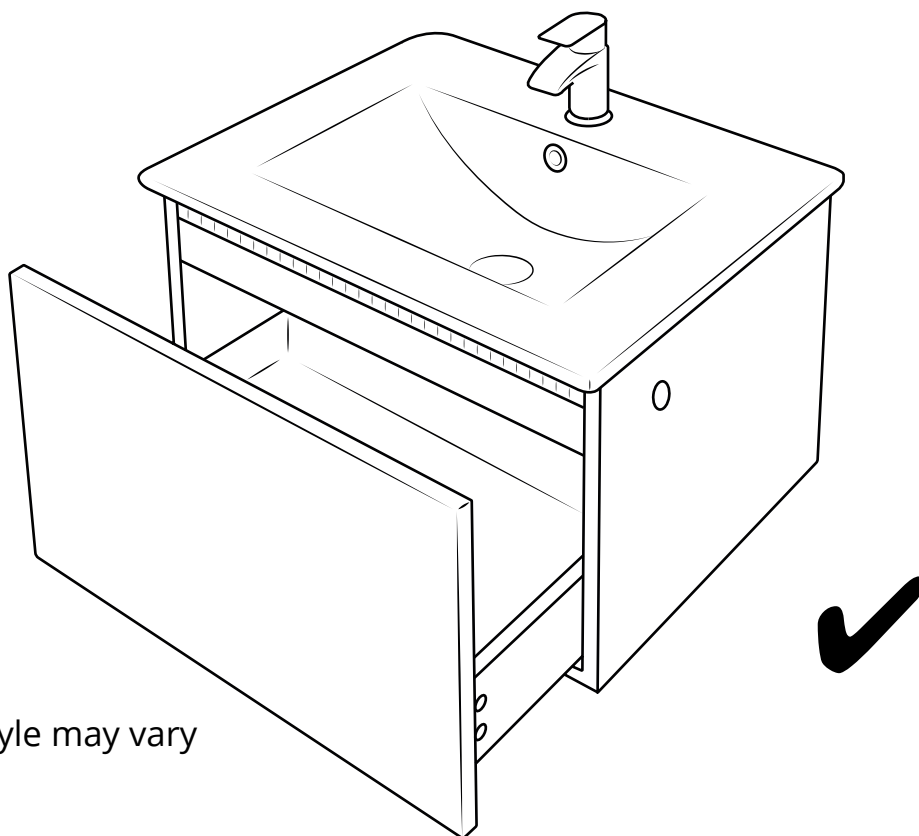

i Style may vary