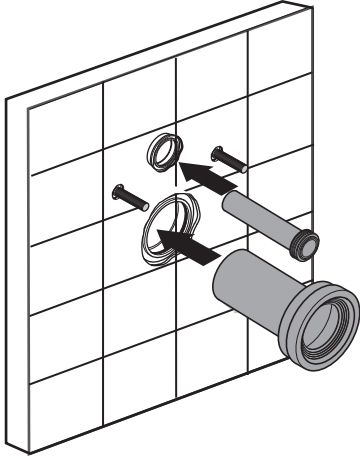

## Toilet Wall Frame

Installation Guide

*Tools required for installing:*

# Installation

21

22

1

2

3

4

5