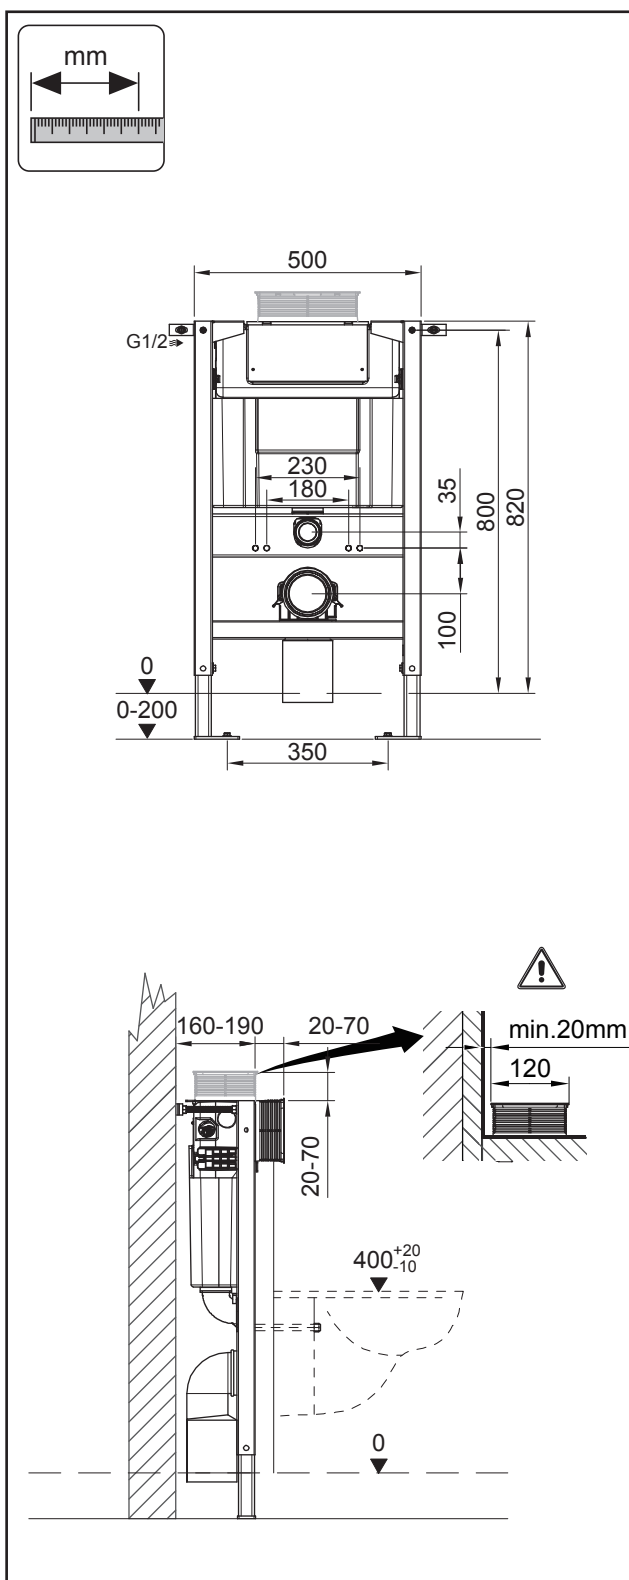

## Toilet Wall Frame

Installation Guide

*Tools required for installing:*

# Installation

21

22

1

2

3

4

5