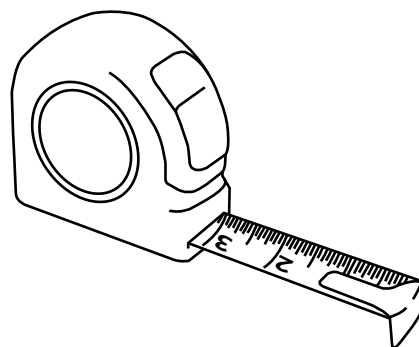

Milano

Toilet Wall Frame

Installation Guide

Installation

Tools required for installing:

Parts included:

4A

4B