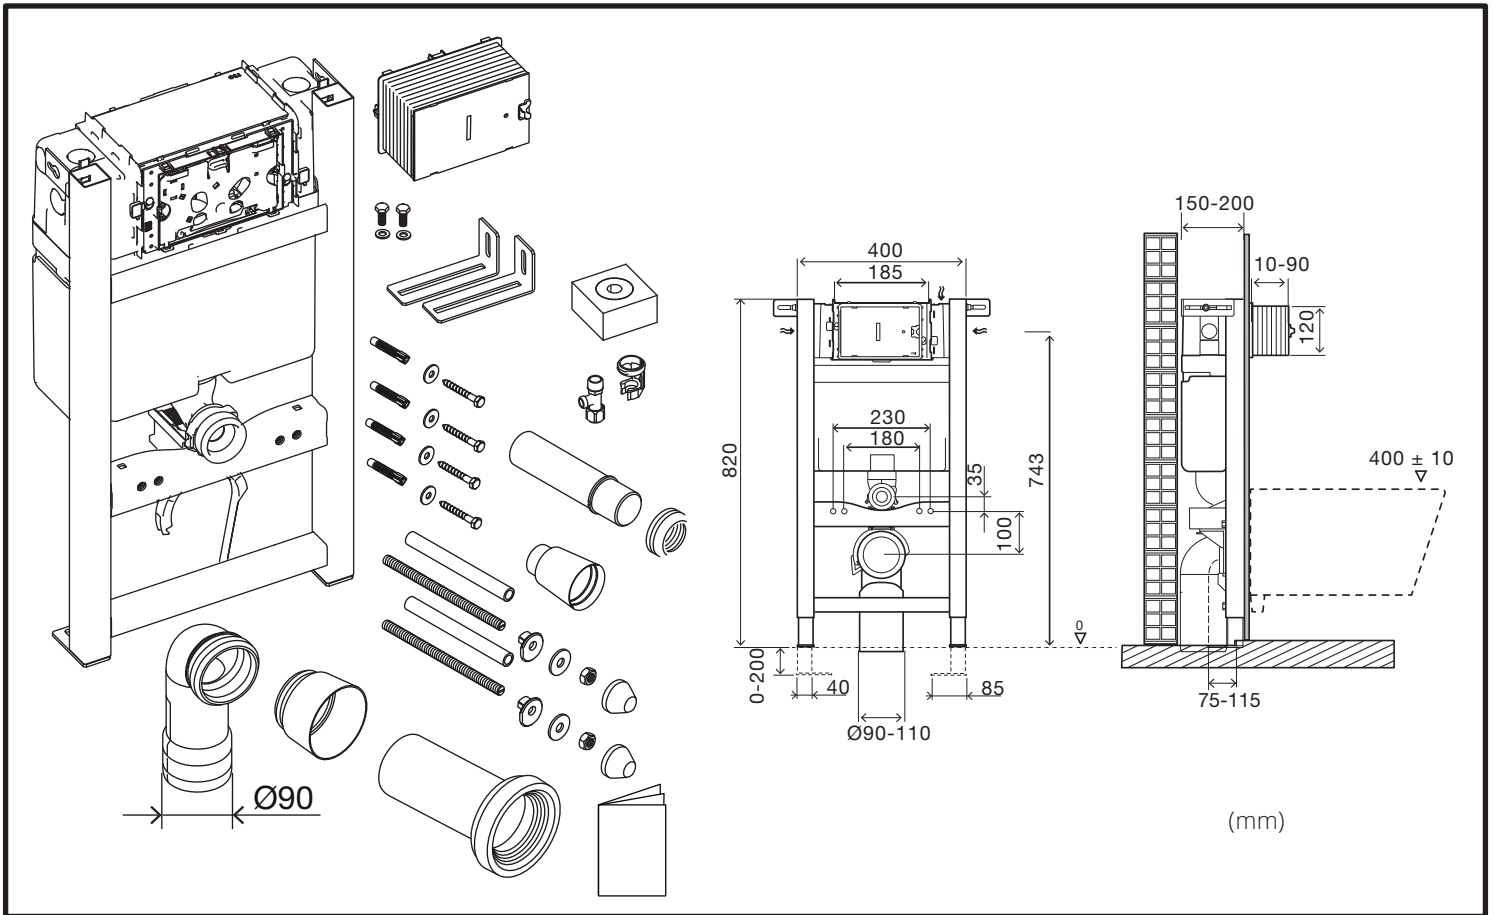

Milano

Toilet Wall Frame

Installation Guide

Installation

Tools required for installing:

Parts included:

4A

4B