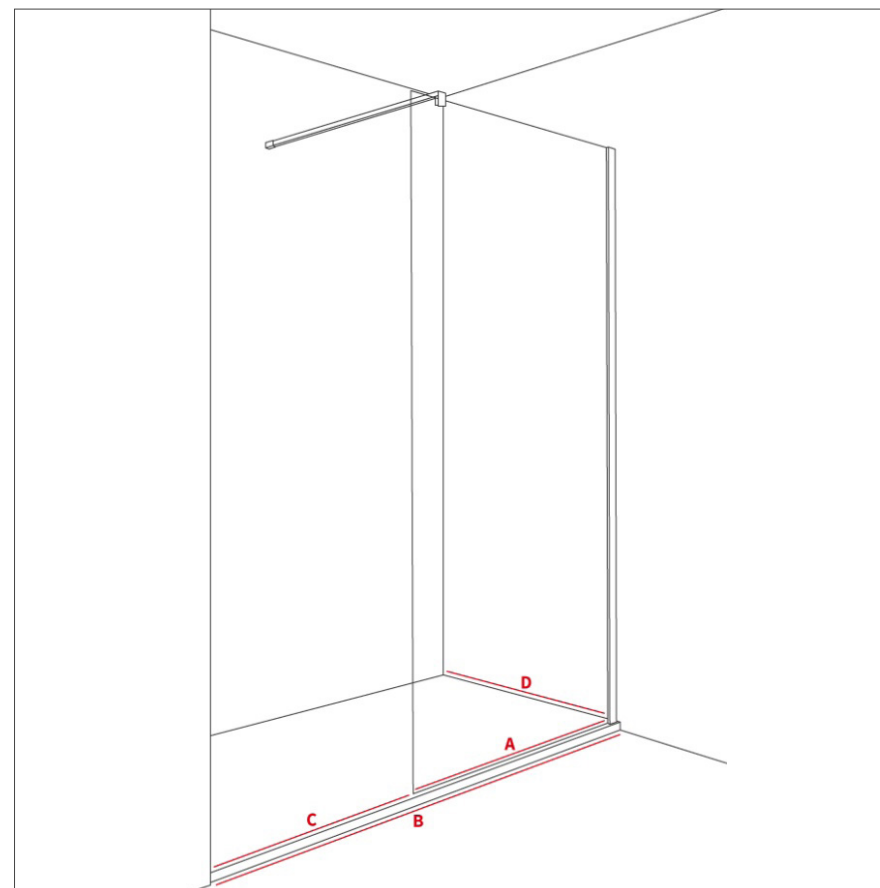

# Milano

SELECT YOUR TRAY SIZE	A (MM)	B (MM)	C (MM)	D (MM)
1400 x 900mm	800	1400	600	900
1600 x 800mm	1000	1600	600	800
1700 x 800mm	1000	1700	700	800
1700 x 900mm	1000	1700	700	900

TRAY SPECIFICATION					
SIZE	SKU	WEIGHT KG	WASTE POSITION	MATERIAL	DEPTH
1400x900mm	SHTRED1490	25		Acrylic Capped ABS	45
1600x800mm	SHTRED1680	25		Acrylic Capped ABS	45
1700x800mm	SHTRE1770	26		Acrylic Capped ABS	45
1700x900mm	SHTRED1790	26		Acrylic Capped ABS	45

GLASS SPECIFICATION				
SIZE	SKU	THICKNESS	WEIGHT KG	ADJUSTMENT
1950x800mm	SEPWR800-UV	8mm	34	775-800mm
1950x1000mm	SEPWR1000-UV	8mm	43	975-1000mm
1950x1000mm	SEPWR1000-UV	8mm	43	975-1000mm
1950x1000mm	SEPWR1000-UV	8mm	43	975-1000mm

SUPPORT ARM	
SHAPE	MATERIAL
Square	Aluminium
Square	Aluminium
Square	Aluminium
Square	Aluminium