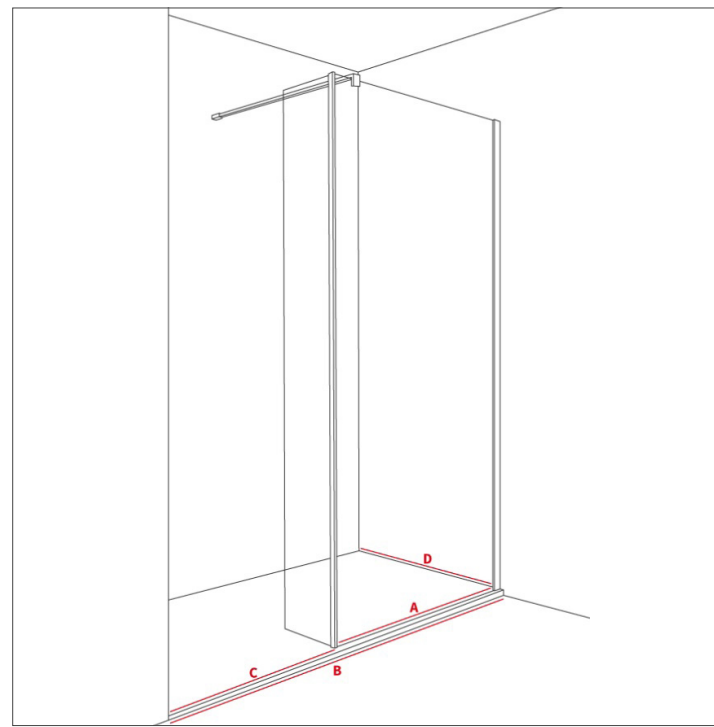

Milano

SELECT YOUR TRAY SIZE			TRAY SPECIFICATION			GLASS SPECIFICATION			RETURN GLASS SPECIFICATION			RETURN GLASS SPECIFICATION			SUPPORT ARM	
LENGTH (MM)	WIDTH (MM)	DEPTH (MM)	WASTE POSITION	WEIGHT KG	MATERIAL	SIZE (MM)	THICKNESS (MM)	WEIGHT KG	SIZE (MM)	THICKNESS (MM)	WEIGHT KG	SIZE	THICKNESS	WEIGHT KG	SHAPE	MATERIAL
1100	700	45		15	Acrylic Capped ABS	1950x700	8	30	1950x700	8	30	1950x250mm	8mm	12	Square	Aluminium
1100	700	45		16	Acrylic Capped ABS	1950x700	8	30	1950x760	8	30	1950x250mm	8mm	12	Square	Aluminium
1100	700	45		15	Acrylic Capped ABS	1950x700	8	30	1950x800	8	34	1950x250mm	8mm	12	Square	Aluminium
1100	700	45		16	Acrylic Capped ABS	1950x700	8	30	1950x900	8	37	1950x250mm	8mm	12	Square	Aluminium
1200	700	45		16	Acrylic Capped ABS	1950x700	8	30	1950x700	8	30	1950x250mm	8mm	12	Square	Aluminium
1200	700	45		16	Acrylic Capped ABS	1950x700	8	30	1950x760	8	30	1950x250mm	8mm	12	Square	Aluminium
1200	700	45		17	Acrylic Capped ABS	1950x700	8	30	1950x800	8	34	1950x250mm	8mm	12	Square	Aluminium
1200	700	45		18	Acrylic Capped ABS	1950x700	8	30	1950x900	8	37	1950x250mm	8mm	12	Square	Aluminium
1400	800	45		20	Acrylic Capped ABS	1950x800	8	34	1950x700	8	30	1950x250mm	8mm	12	Square	Aluminium
1400	800	45		20	Acrylic Capped ABS	1950x800	8	34	1950x760	8	30	1950x250mm	8mm	12	Square	Aluminium
1400	800	45		20	Acrylic Capped ABS	1950x800	8	34	1950x800	8	34	1950x250mm	8mm	12	Square	Aluminium
1400	800	45		20	Acrylic Capped ABS	1950x800	8	34	1950x900	8	37	1950x250mm	8mm	12	Square	Aluminium
1400	800	45		25	Acrylic Capped ABS	1950x800	8	34	1950x900	8	37	1950x250mm	8mm	12	Square	Aluminium
1500	900	45		22	Acrylic Capped ABS	1950x900	8	37	1950x700	8	30	1950x250mm	8mm	12	Square	Aluminium
1500	900	45		22	Acrylic Capped ABS	1950x900	8	37	1950x760	8	30	1950x250mm	8mm	12	Square	Aluminium
1500	900	45		23	Acrylic Capped ABS	1950x900	8	37	1950x800	8	34	1950x250mm	8mm	12	Square	Aluminium
1500	900	45		25	Acrylic Capped ABS	1950x900	8	37	1950x900	8	37	1950x250mm	8mm	12	Square	Aluminium
1600	1000	45		25	Acrylic Capped ABS	1950x1000	8	43	1950x700	8	30	1950x250mm	8mm	12	Square	Aluminium
1600	1000	45		25	Acrylic Capped ABS	1950x1000	8	43	1950x800	8	34	1950x250mm	8mm	12	Square	Aluminium
1600	1000	45		25	Acrylic Capped ABS	1950x1000	8	43	1950x800	8	34	1950x250mm	8mm	12	Square	Aluminium
1700	1000	45		26	Acrylic Capped ABS	1950x1000	8	43	1950x700	8	30	1950x250mm	8mm	12	Square	Aluminium
1700	1000	45		26	Acrylic Capped ABS	1950x1000	8	43	1950x760	8	30	1950x250mm	8mm	12	Square	Aluminium
1700	1000	45		27	Acrylic Capped ABS	1950x1000	8	43	1950x800	8	34	1950x250mm	8mm	12	Square	Aluminium
1700	1000	45		28	Acrylic Capped ABS	1950x1000	8	43	1950x900	8	37	1950x250mm	8mm	12	Square	Aluminium
1700	1000	45		26	Acrylic Capped ABS	1950x1000	8	43	1950x900	8	37	1950x250mm	8mm	12	Square	Aluminium