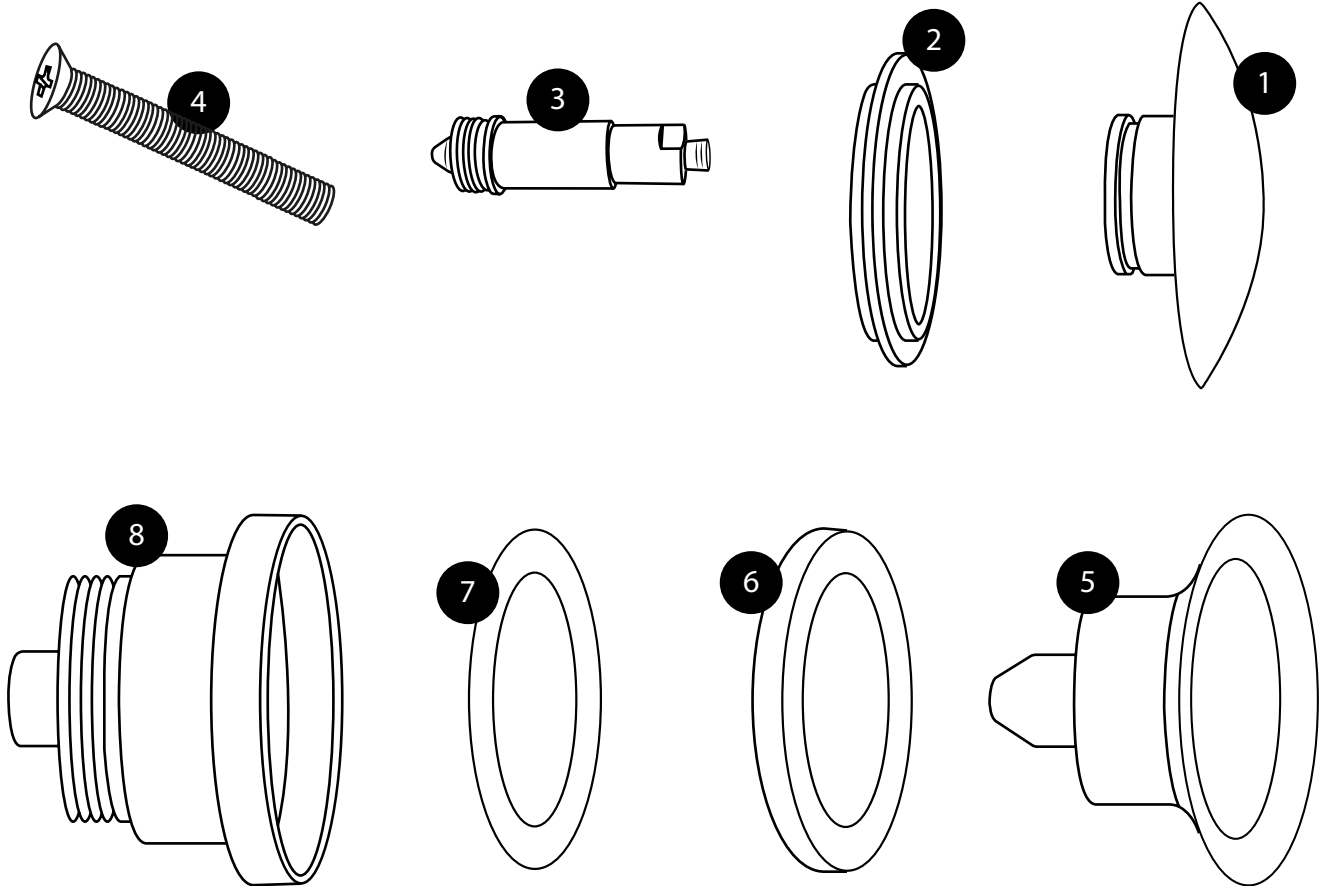

Milano

Universal Basin Waste

 Style may vary

Installation Guide

Installation

Tools required for installing:

Parts included:

Installation