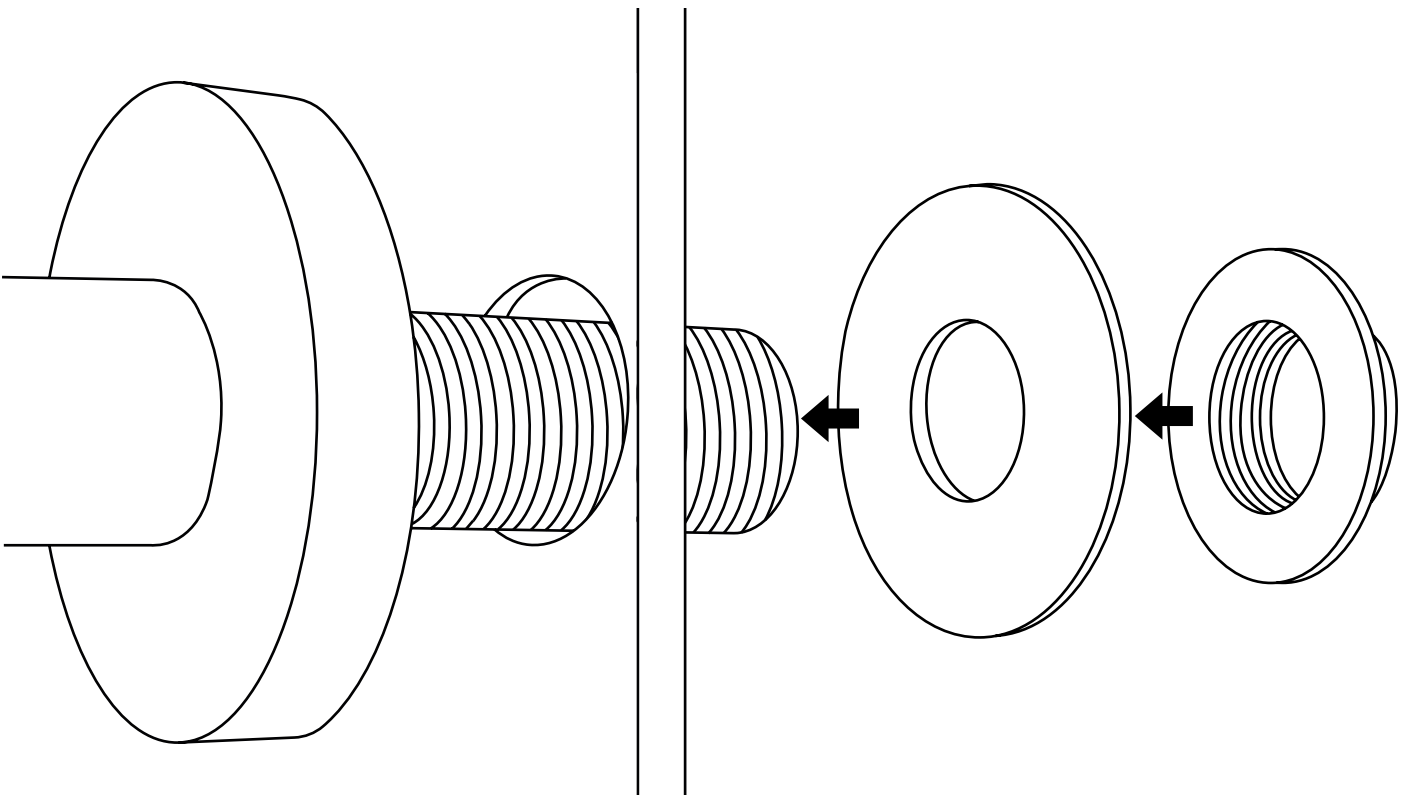

Milano

Wall Mounted Shower Arm

Installation Guide

Installation

Tools required for installing:

Parts included:

1

2