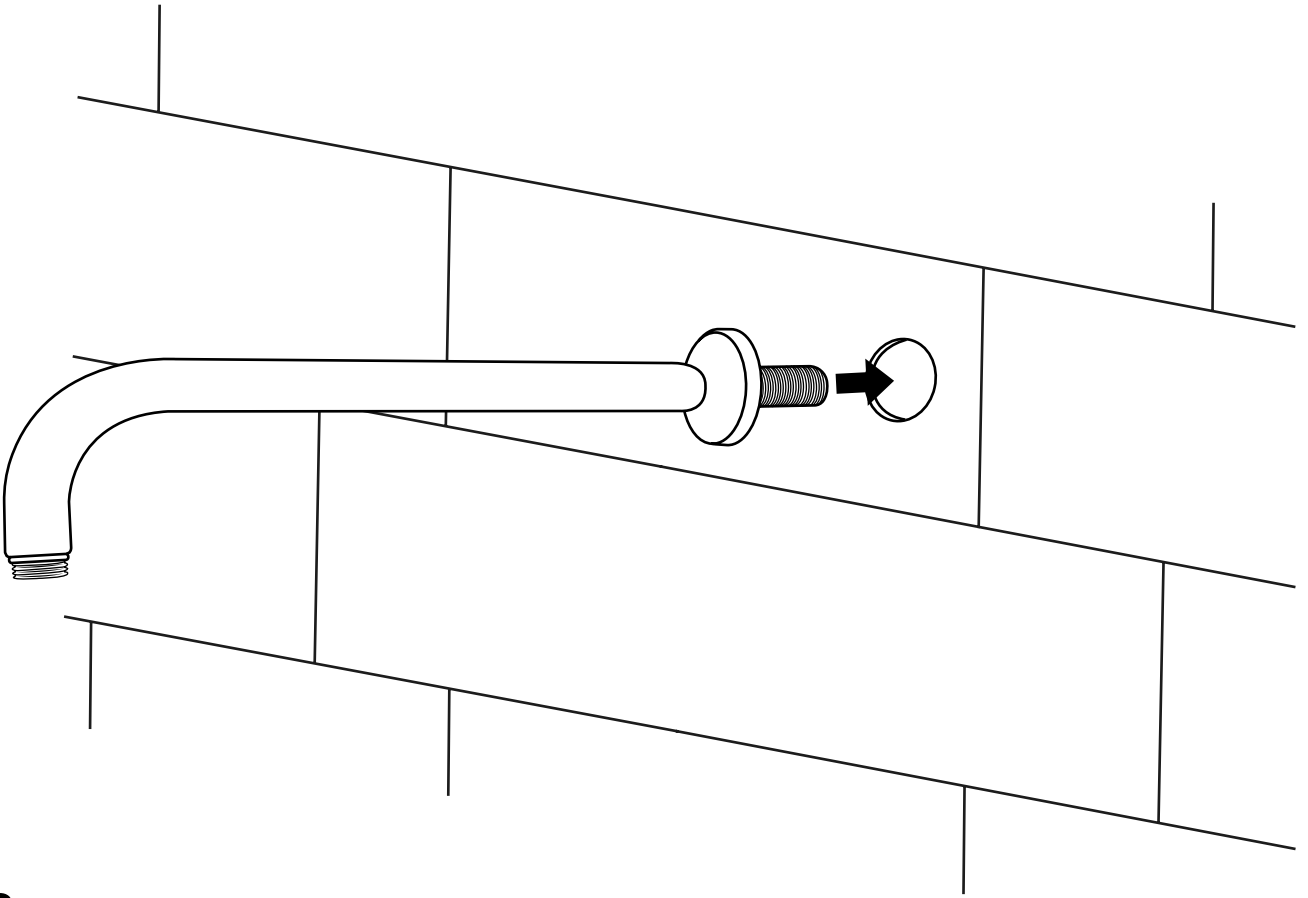

Milano

Wall Mounted Shower Arm

Installation Guide

Installation

Tools required for installing:

Parts included:

1

2