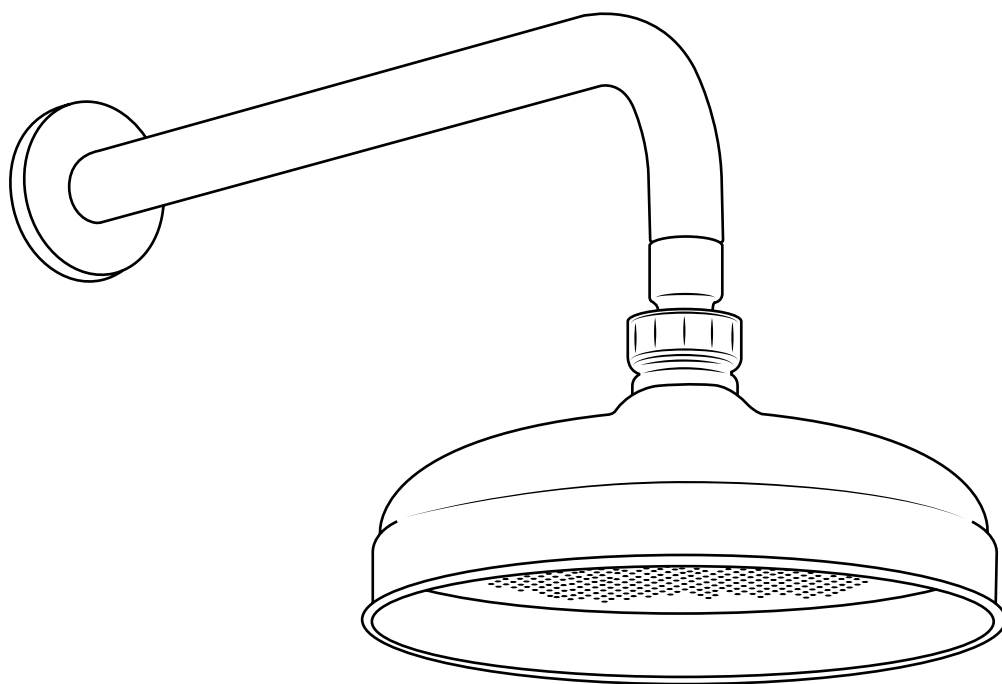

Milano

Wall Mounted Shower Arm

Installation Guide

Installation

Tools required for installing:

Parts included:

1

2