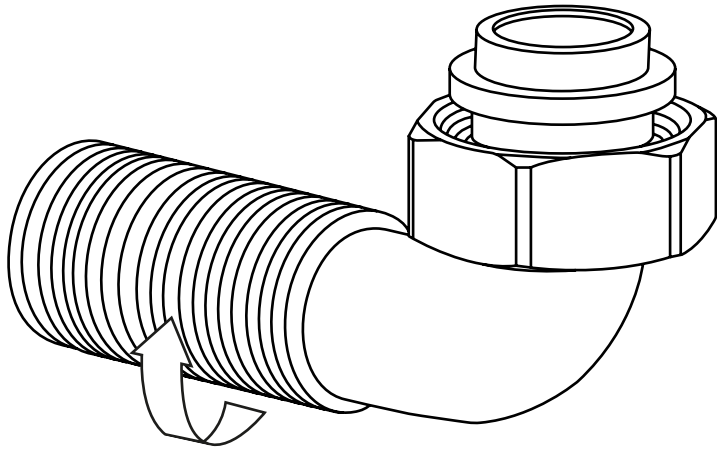

# Milano

Traditional Wall Mounted Bath Shower Mixer

Installation Guide

## Parts included:

1

2

3

4

5

6

7