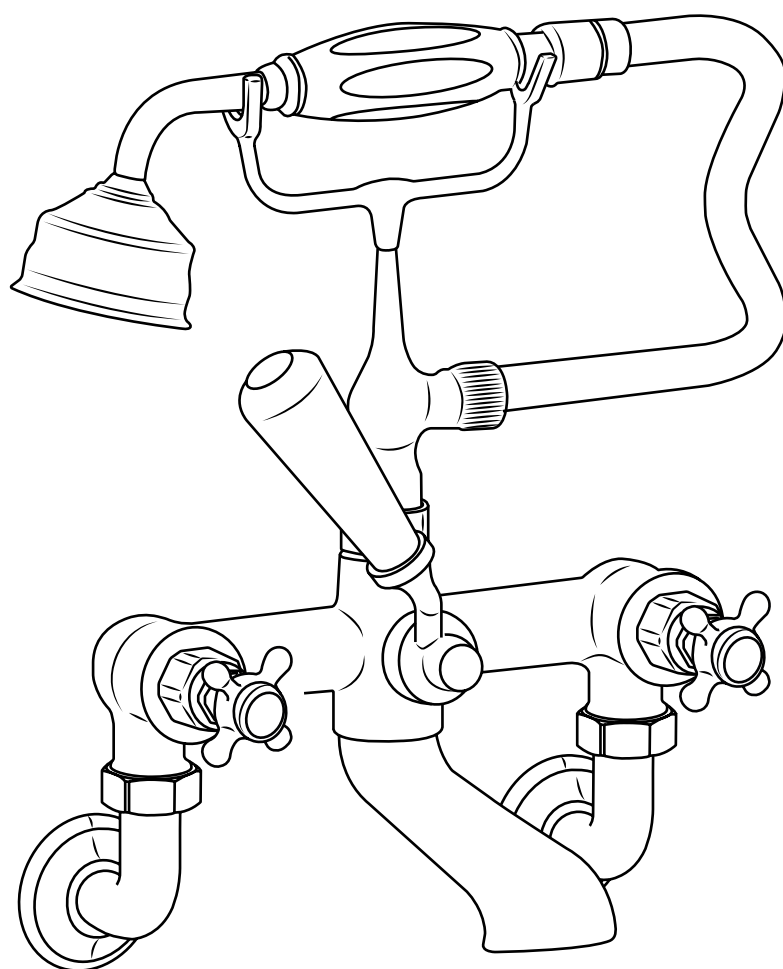

# Milano

Traditional Wall Mounted Bath Shower Mixer

Installation Guide

## Parts included:

1

2

3

4

5

6

7