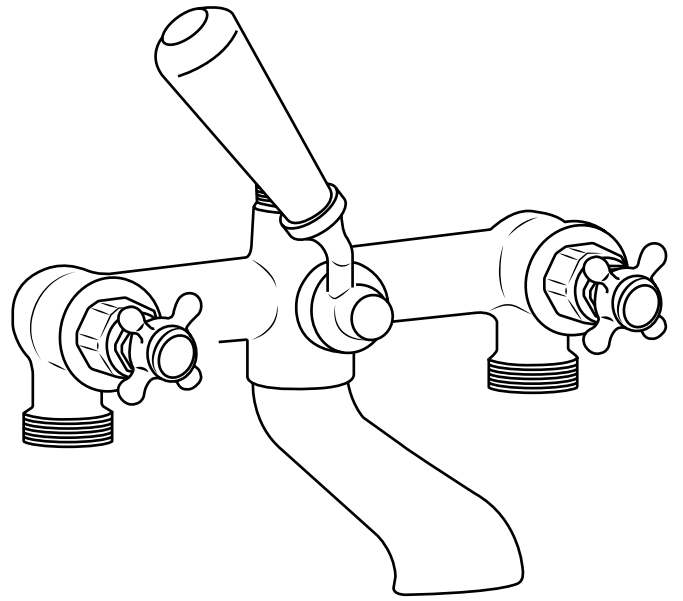

# Milano

Traditional Wall Mounted Bath Shower Mixer

Installation Guide

## Parts included:

1

2

3

4

5

6

7