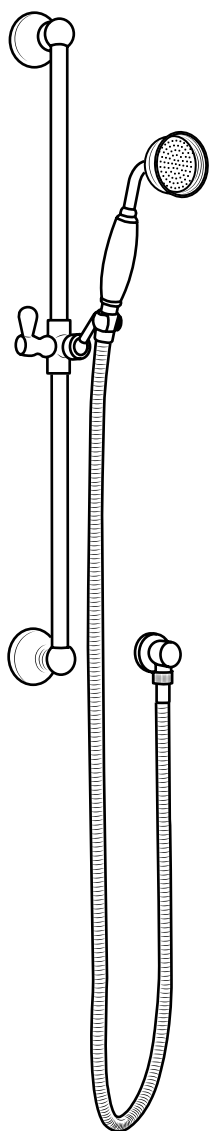

Milano

Traditional Slide Rail and Outlet Elbow

 Style may vary

Installation Guide

Installation

Tools required for installing:

Parts included:

i Style may vary

x2

x2

1

2

3

4

5

6

7

8

9

10

11

12

13

14