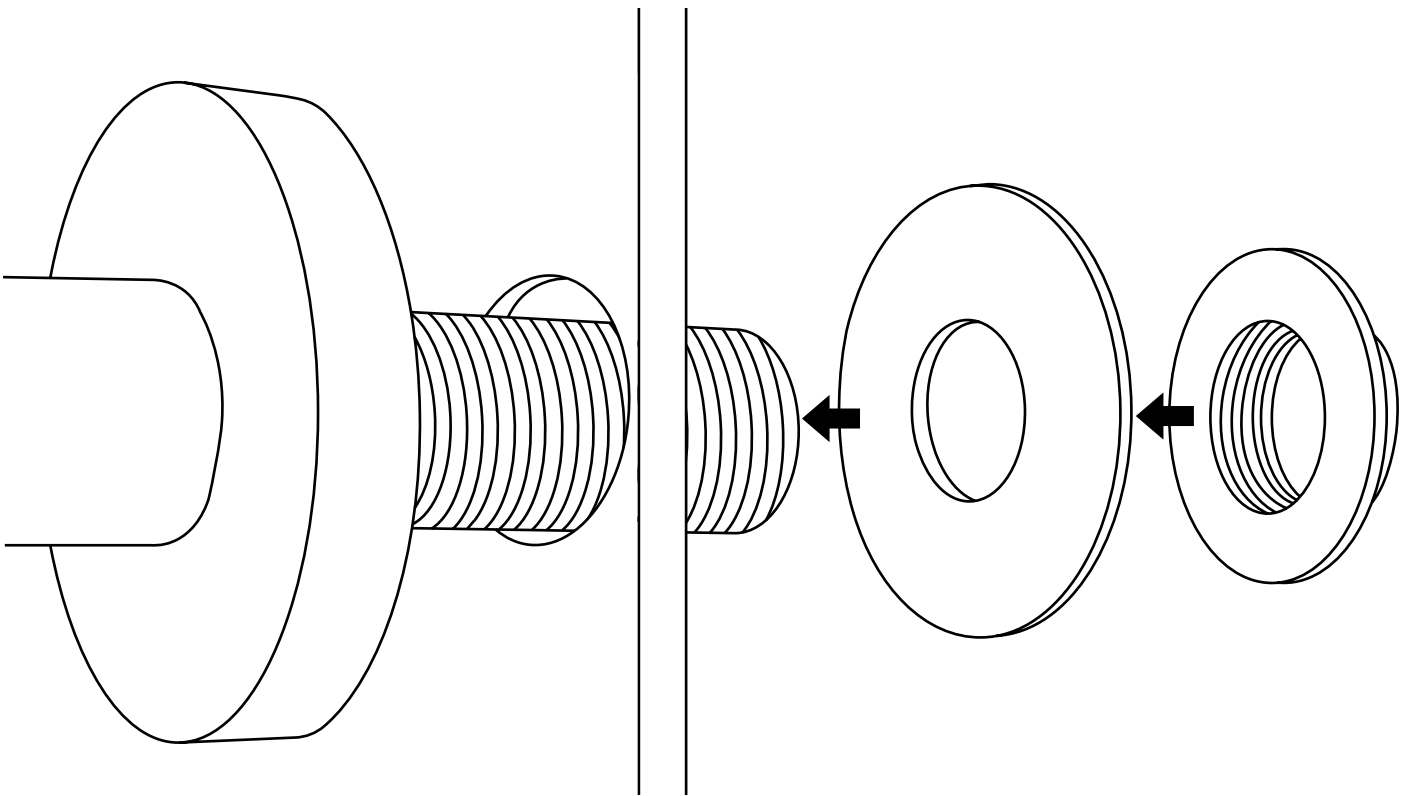

Milano

Various Shower Head Guides

- Shower Head & Wall Arm
- Shower Head & Ceiling Arm

Installation Guide

Style may vary

Milano

Wall Mounted Shower Head & Arm

Installation Guide

Style may vary

Installation

Tools required for installing:

 Style may vary

Parts included:

1

2

3

Parts included:

1

2

3

4

5