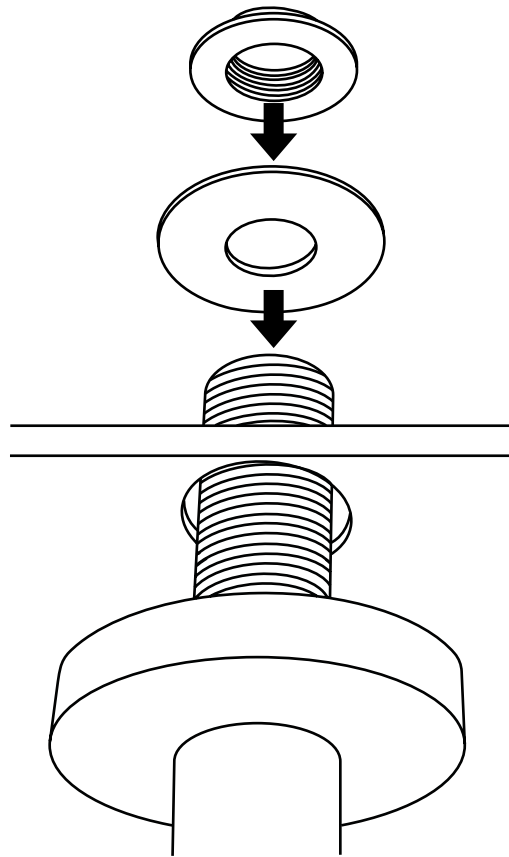

Milano

Various Shower Head Guides

- Shower Head & Wall Arm
- Shower Head & Ceiling Arm

Installation Guide

Style may vary

Milano

Wall Mounted Shower Head & Arm

Installation Guide

4

5

6

Milano

Shower Arm and Head

Installation Guide

Installation

Tools required for installing:

Parts included:

1

2

3

4

5