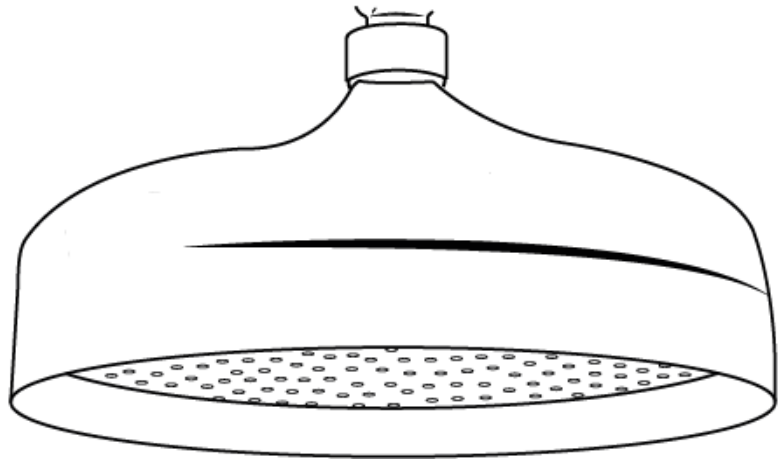

Milano

Various Shower Head Guides

- Shower Head & Wall Arm
- Shower Head & Ceiling Arm

Installation Guide

Style may vary

Milano

Wall Mounted Shower Head & Arm

Installation Guide

Style may vary

Installation

Tools required for installing:

 Style may vary

Parts included:

1

2

3

Parts included:

1

2

3

4

5