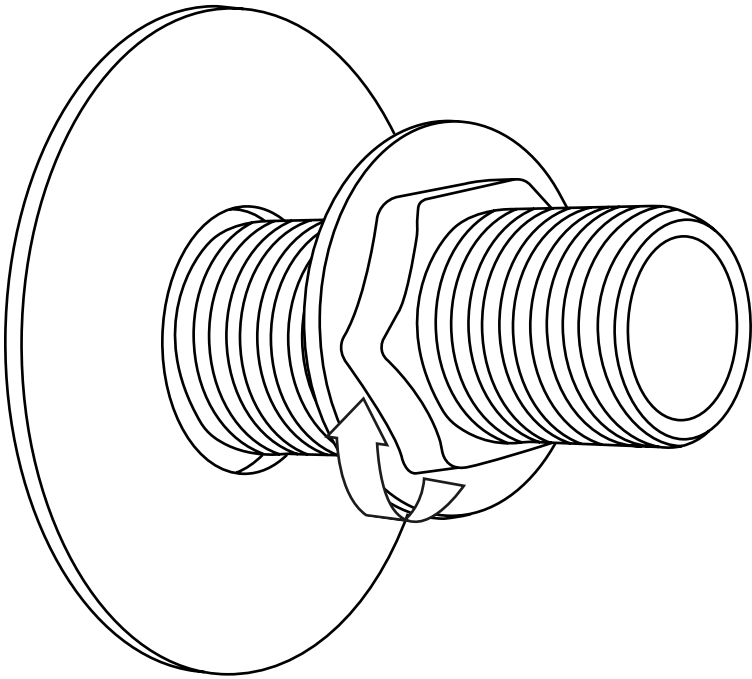

Milano

Various Shower Head Guides

- Shower Head & Wall Arm
- Shower Head & Ceiling Arm

Installation Guide

Style may vary

Milano

Wall Mounted Shower Head & Arm

Installation Guide

Style may vary

Installation

Tools required for installing:

 Style may vary

Parts included:

1

2

3

Parts included:

1

2

3

4

5