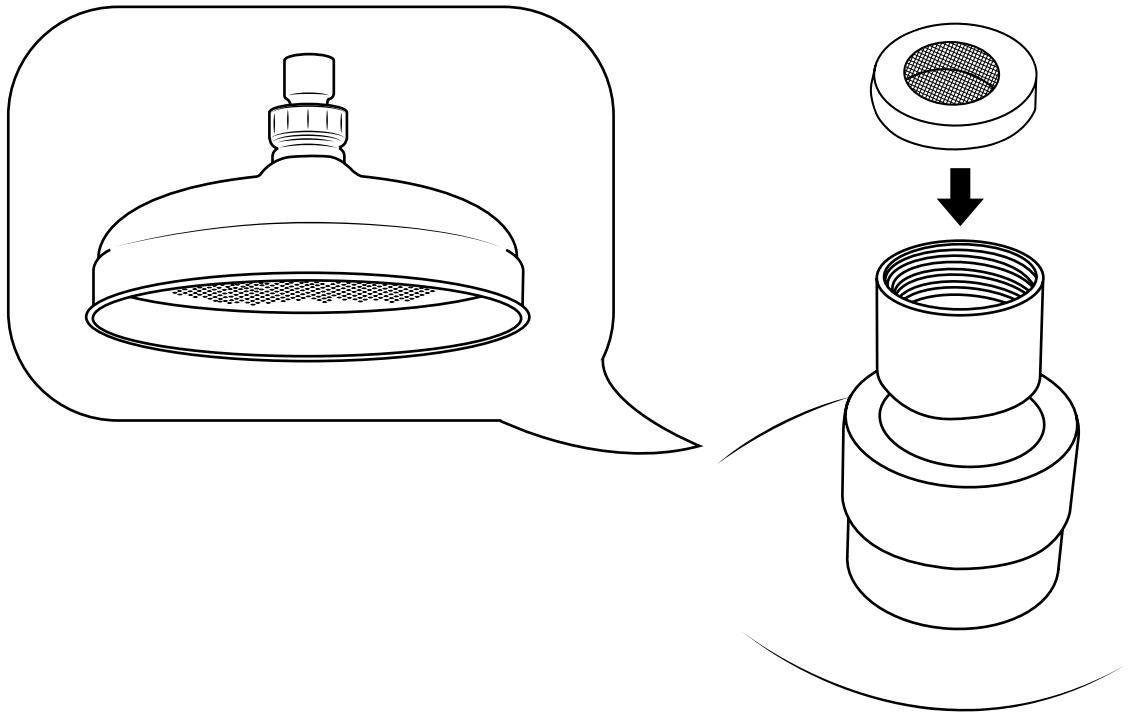

Milano

Various Shower Head Guides

- Shower Head & Wall Arm
- Shower Head & Ceiling Arm

Installation Guide

Style may vary

Milano

Wall Mounted Shower Head & Arm

Installation Guide

Parts included:

1

2

3

4

5