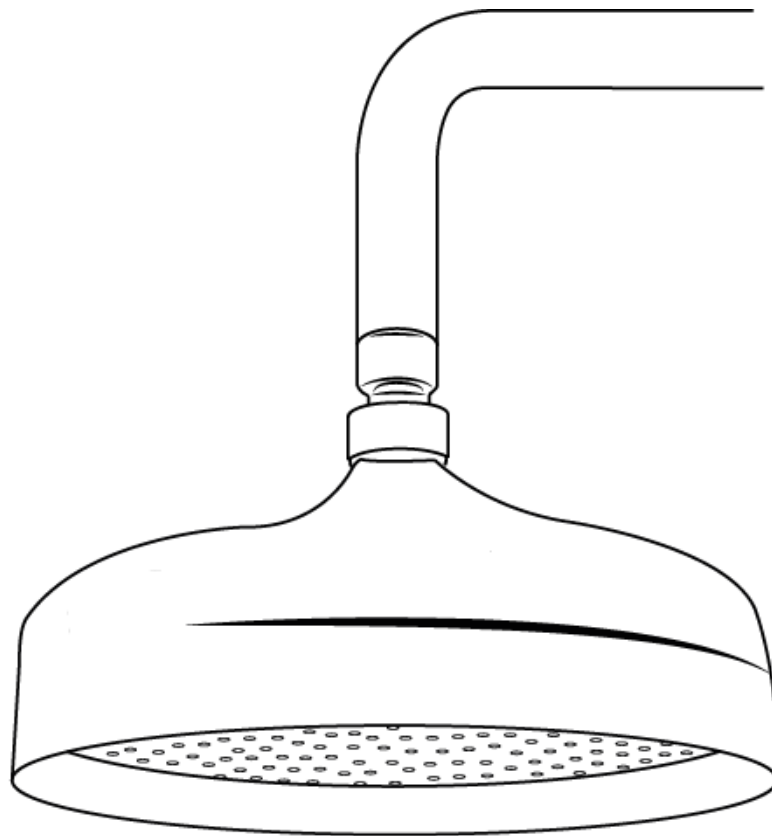

Milano

Various Shower Head Guides

- Shower Head & Wall Arm
- Shower Head & Ceiling Arm

Installation Guide

Style may vary

Milano

Wall Mounted Shower Head & Arm

Installation Guide

Parts included:

1

2

3

4

5