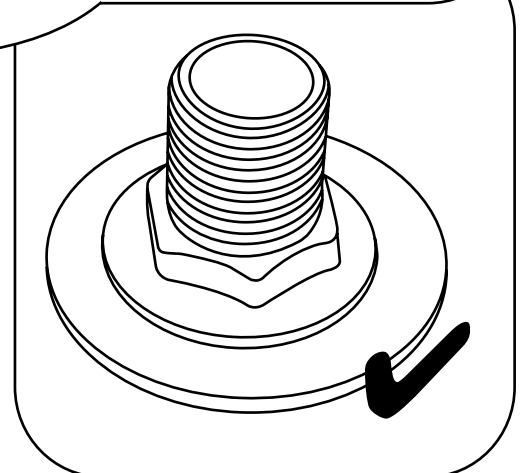

Milano

Various Shower Head Guides

- Shower Head & Wall Arm
- Shower Head & Ceiling Arm

Installation Guide

Style may vary

Milano

Wall Mounted Shower Head & Arm

Installation Guide

Parts included:

1

2

3

4

5