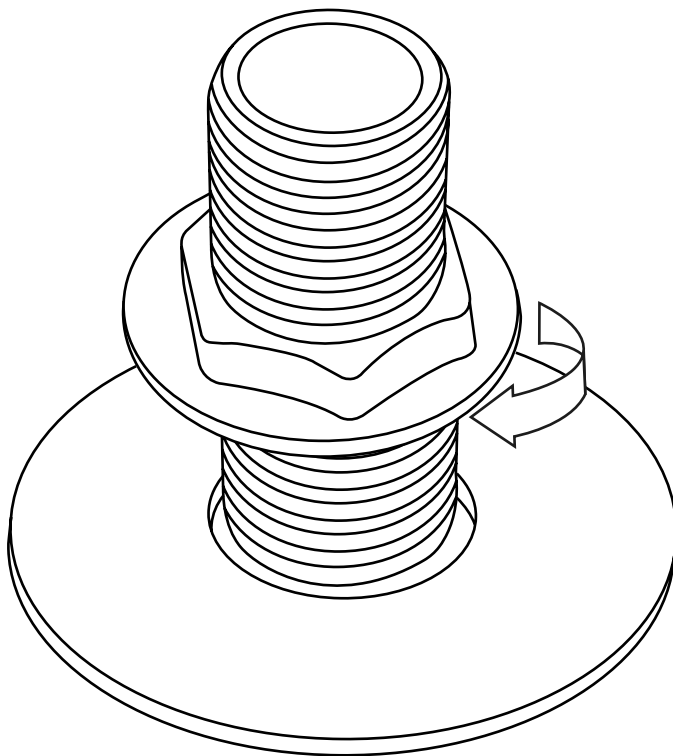

Milano

Various Shower Head Guides

- Shower Head & Wall Arm
- Shower Head & Ceiling Arm

Installation Guide

Style may vary

Milano

Wall Mounted Shower Head & Arm

Installation Guide

4

5

6

Milano

Shower Arm and Head

Installation Guide

Installation

Tools required for installing:

Parts included:

1

2

3

4

5