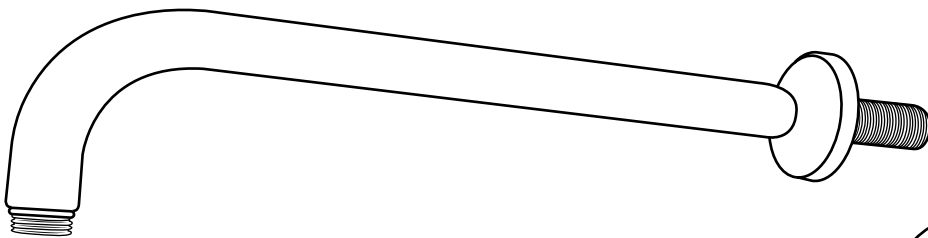

Milano

Various Shower Head Guides

- Shower Head & Wall Arm
- Shower Head & Ceiling Arm

Installation Guide

Style may vary

Milano

Wall Mounted Shower Head & Arm

Installation Guide

Style may vary

Installation

Tools required for installing:

 Style may vary

Parts included:

1

2

3