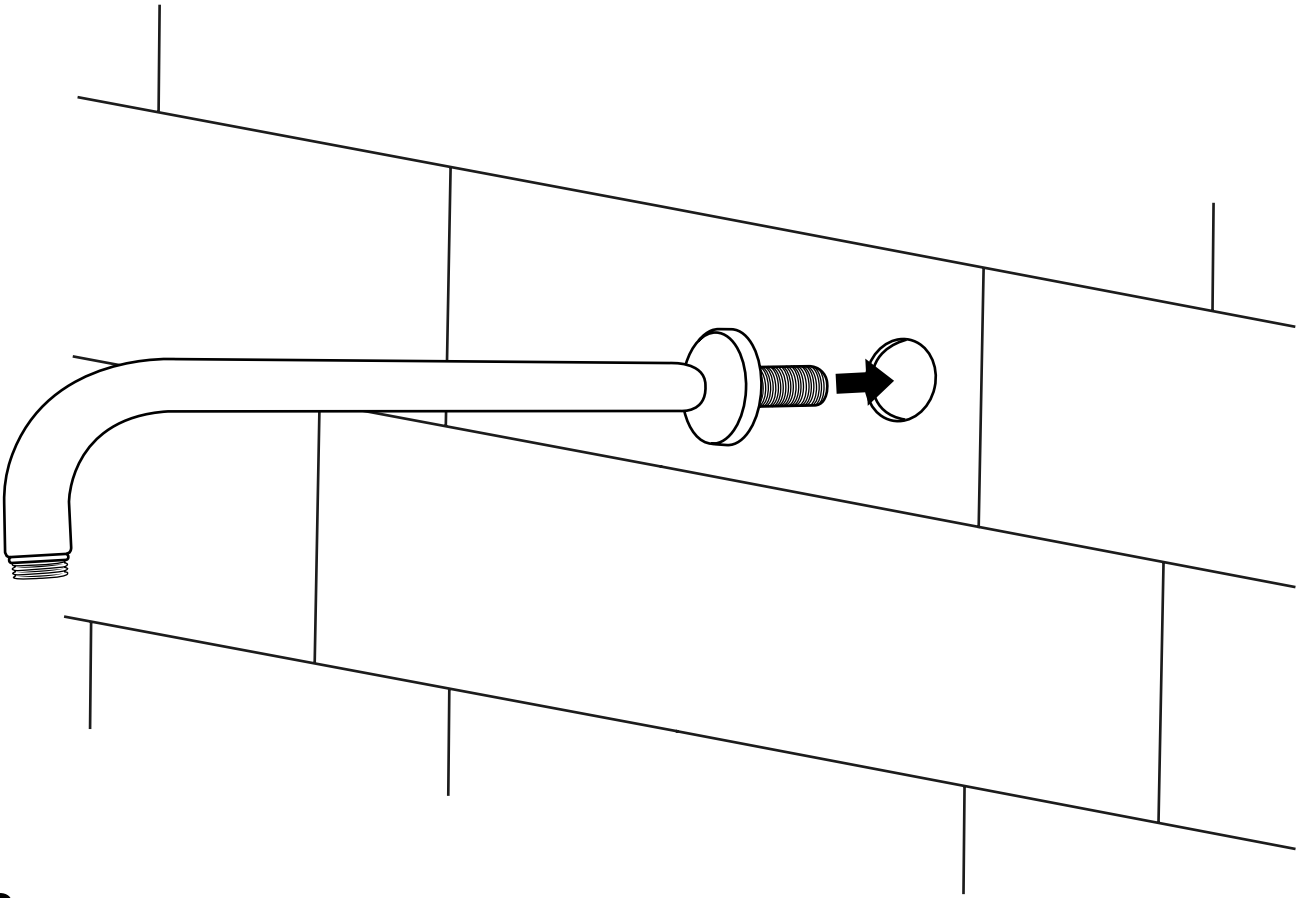

Milano

Various Shower Head Guides

- Shower Head & Wall Arm
- Shower Head & Ceiling Arm

Installation Guide

Style may vary

Milano

Wall Mounted Shower Head & Arm

Installation Guide

Style may vary

Installation

Tools required for installing:

 Style may vary

Parts included:

1

2

3

Parts included:

1

2

3

4

5