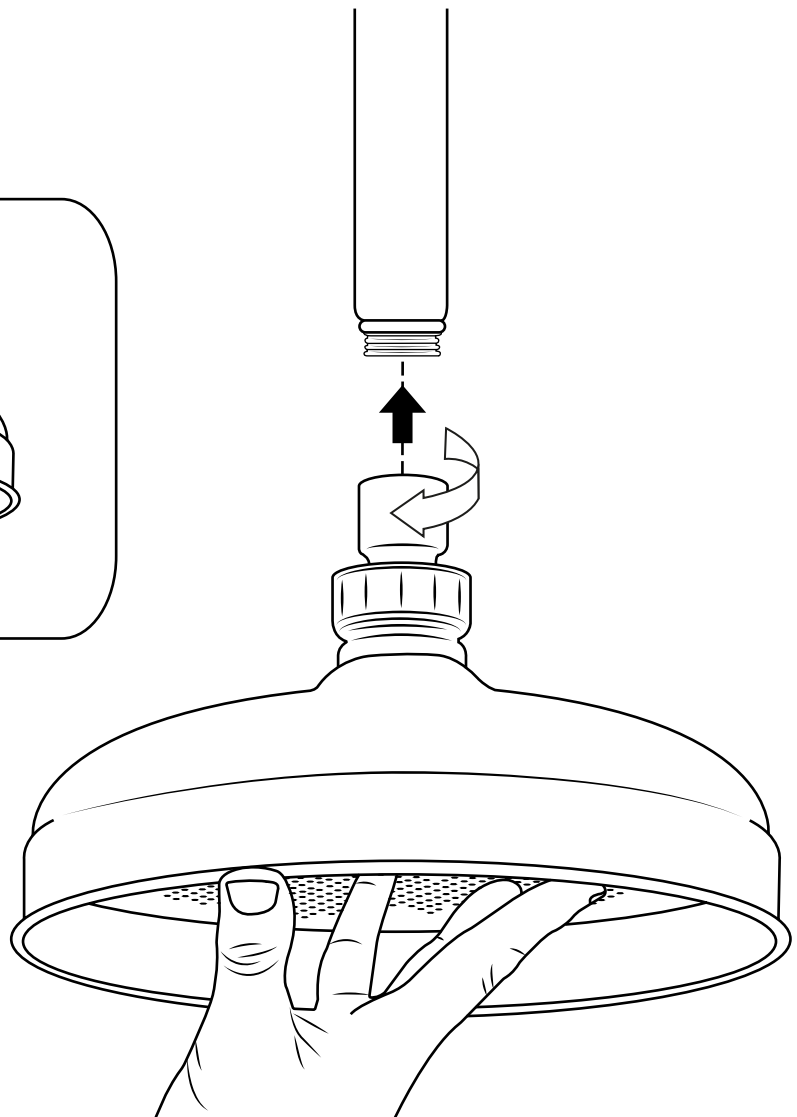

Milano

Various Shower Head Guides

- Shower Head & Wall Arm
- Shower Head & Ceiling Arm

Installation Guide

Style may vary

Milano

Wall Mounted Shower Head & Arm

Installation Guide

Parts included:

1

2

3

4

5