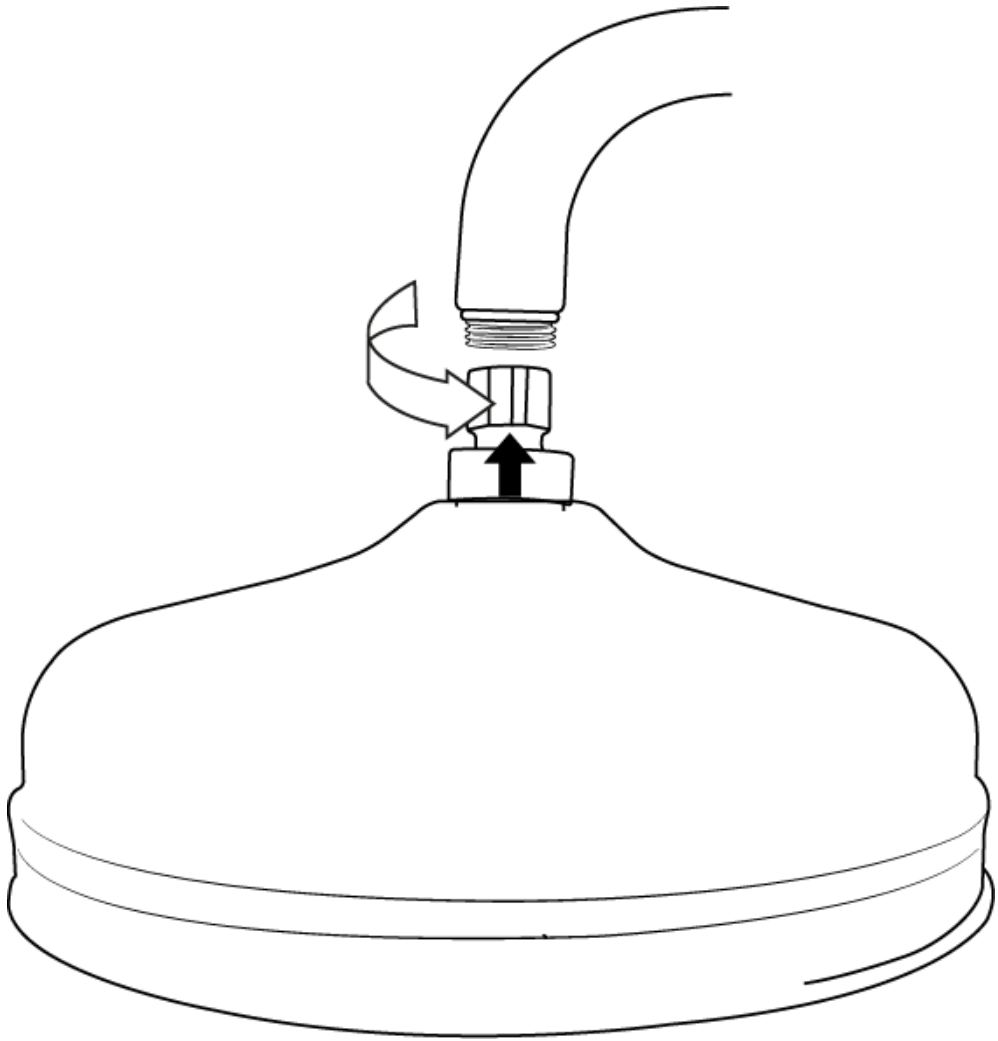

5

6

If you require any additional information or have any issues with this product please refer to the website.