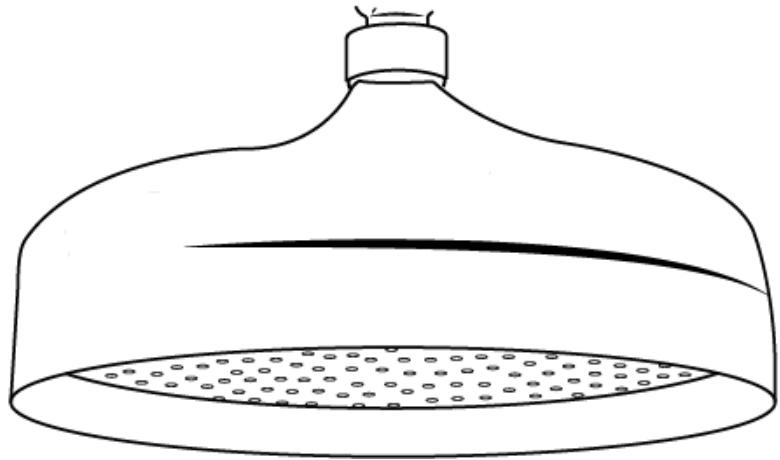

Milano

Wall Mounted Shower Head & Arm

Installation Guide

Style may vary

Installation

Tools required for installing:

 Style may vary

Parts included: