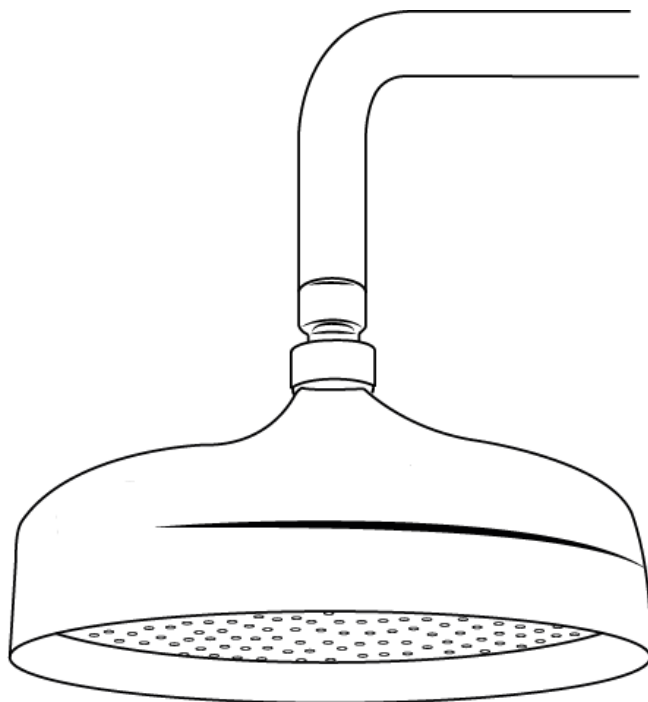

If you require any additional information or have any issues with this product please refer to the website.