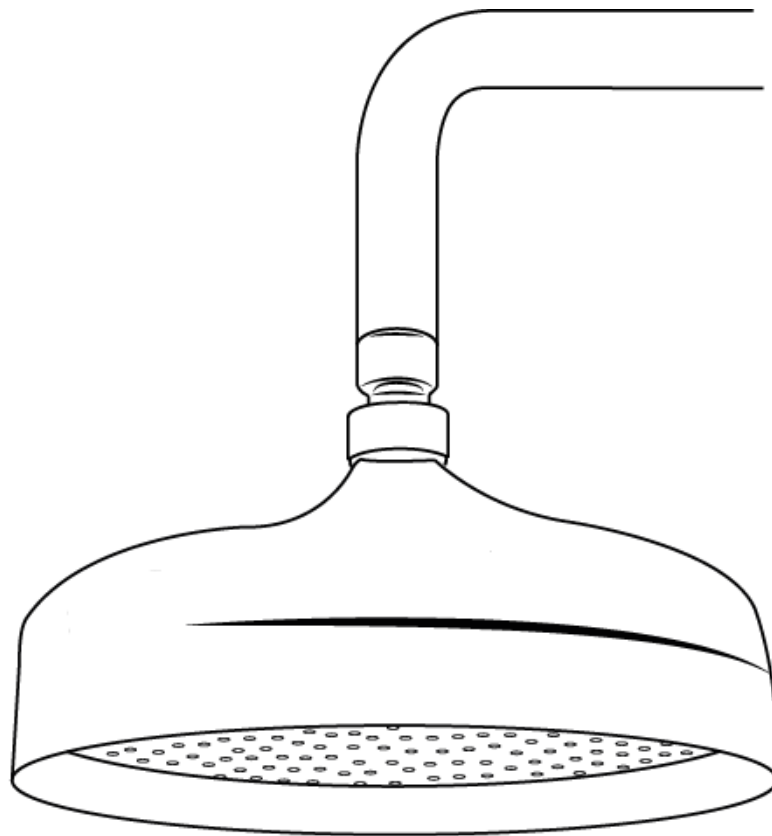

Milano

Wall Mounted Shower Head & Arm

Installation Guide

Style may vary

Installation

Tools required for installing:

 Style may vary

Parts included: