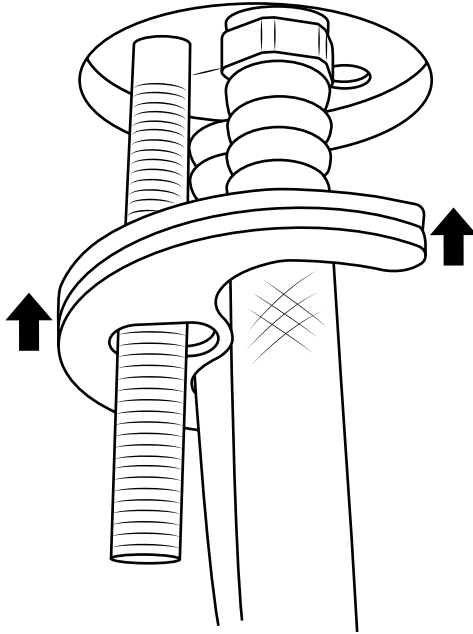

Milano

Traditional Mono Bidet Tap

 Style may vary

Installation Guide

Installation

Tools required for installing:

Parts included:

i Style may vary

1

2

3

4

5

6

7

8