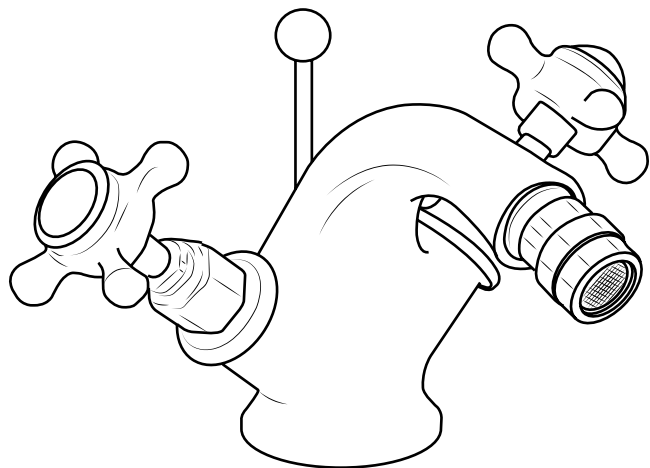

Milano

Traditional Mono Bidet Tap

 Style may vary

Installation Guide

Installation

Tools required for installing:

Parts included:

i Style may vary