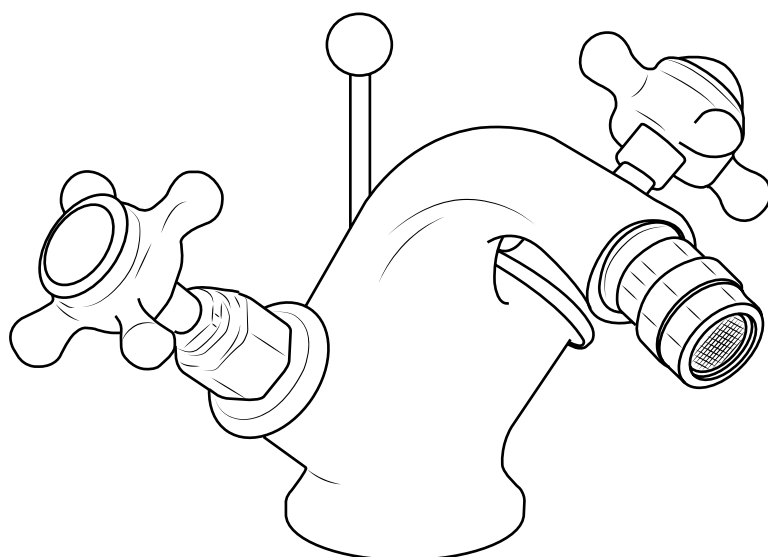

Milano

Traditional Mono Bidet Tap

 Style may vary

Installation Guide

Installation

Tools required for installing:

Parts included:

i Style may vary