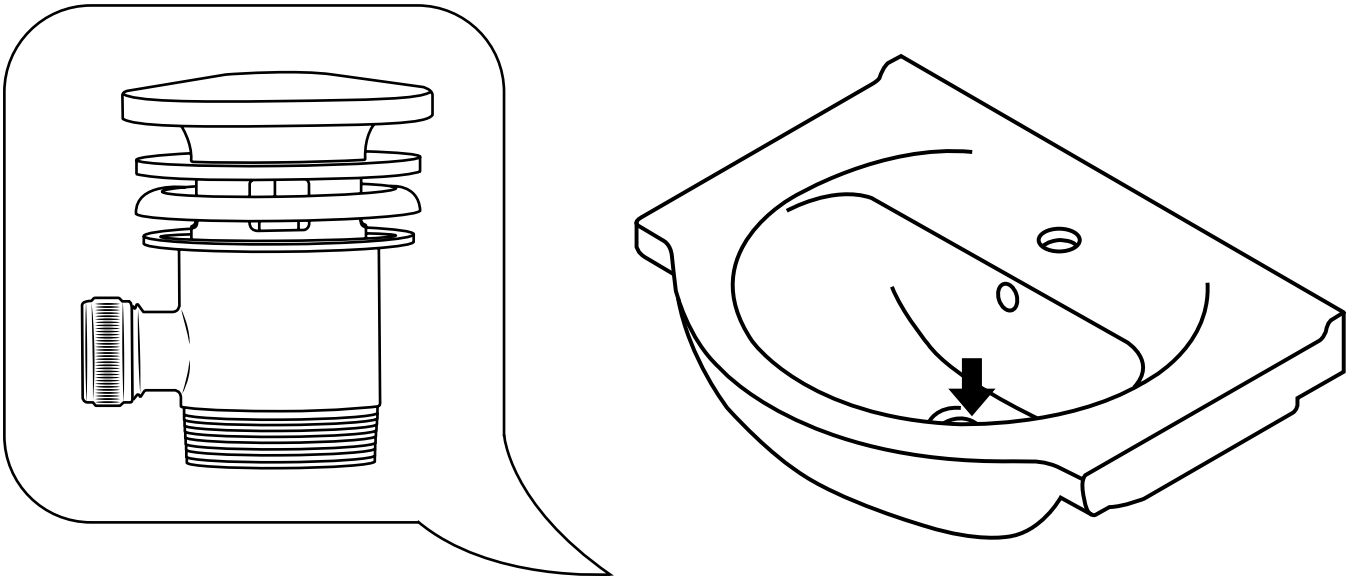

8

i Style may vary