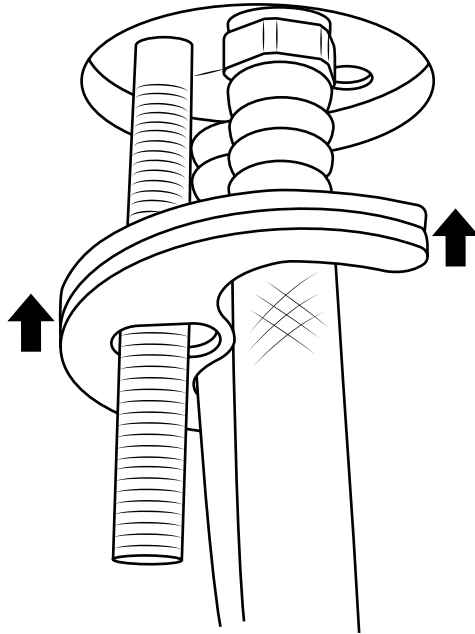

Milano

Traditional Mono Basin Tap

 Style may vary

Installation Guide

Installation

Tools required for installing:

Parts included:

i Style may vary

1

2

3

4

5

6

7

8