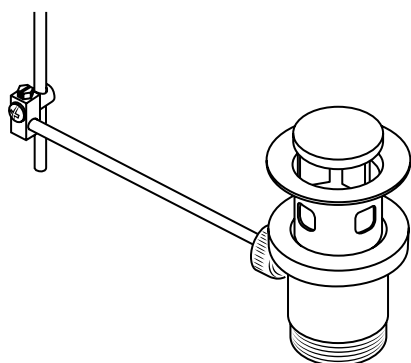

Milano

Traditional Mono Basin Tap

 Style may vary

Installation Guide

Installation

Tools required for installing:

Parts included:

i Style may vary