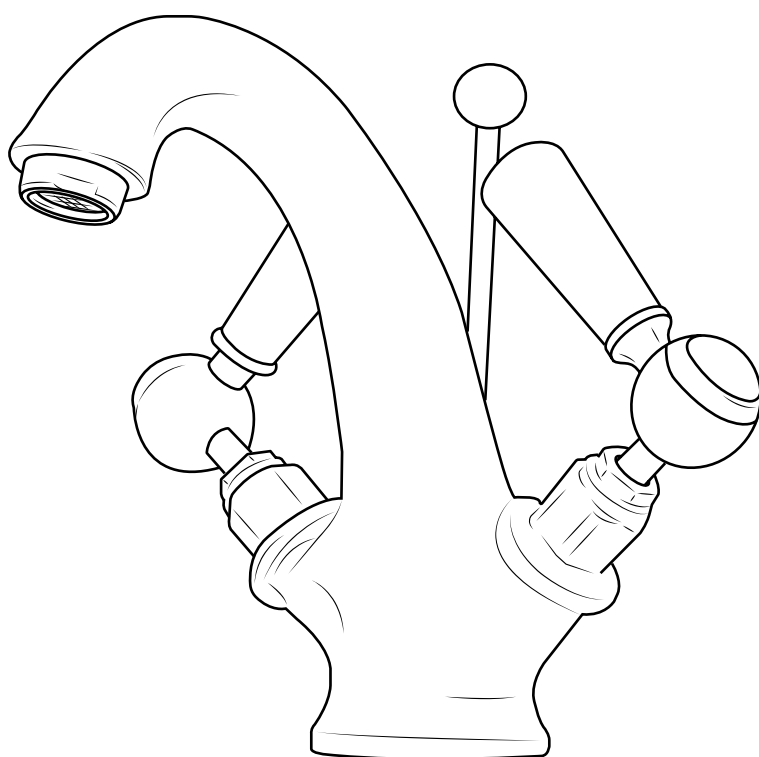

Milano

Traditional Mono Basin Tap

 Style may vary

Installation Guide

Installation

Tools required for installing:

Parts included:

i Style may vary