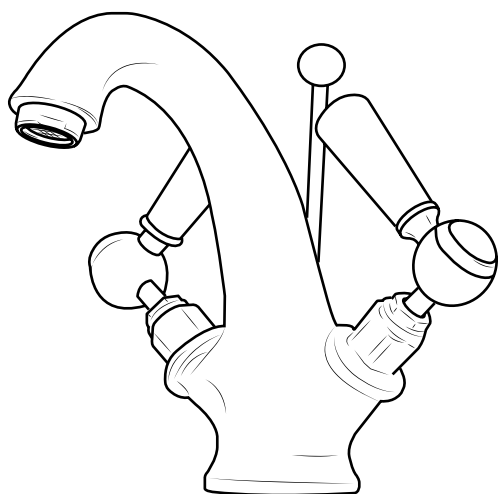

Milano

Traditional Mono Basin Tap

 Style may vary

Installation Guide

Installation

Tools required for installing:

Parts included:

i Style may vary