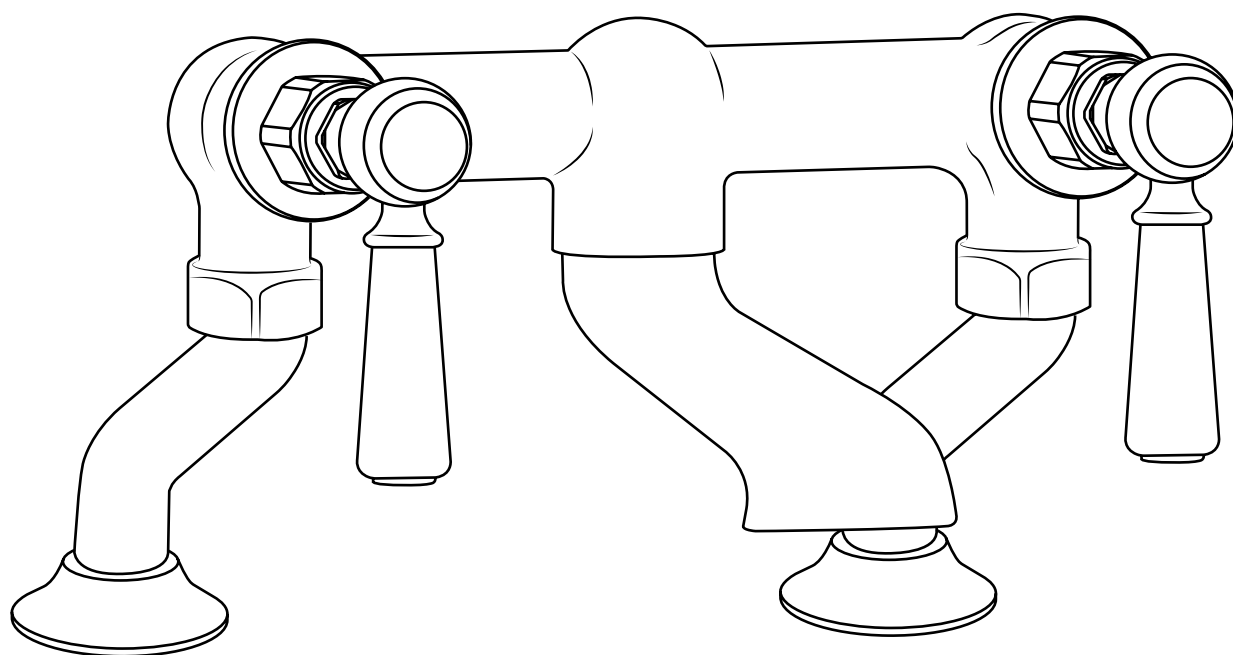

# Milano

Traditional Deck Mounted Bath Filler

 Style may vary

Installation Guide

## Parts included:

1

2

3

\*Remember to install the 'O' ring or washer between the mixer body & sanitary ware\*

4

5

6