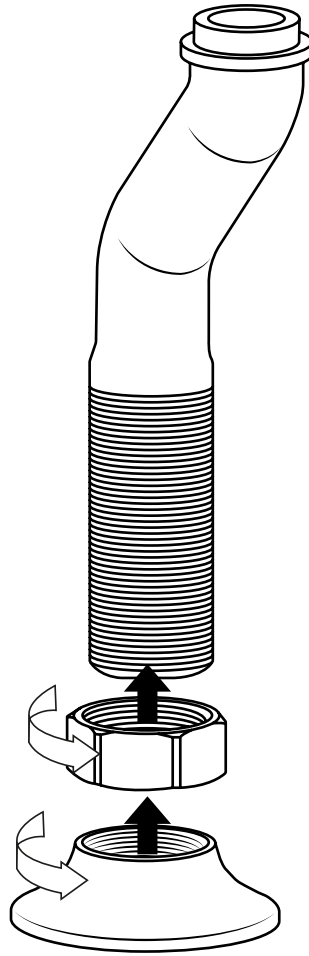

# Milano

Traditional Deck Mounted Bath Filler

 Style may vary

Installation Guide

## Parts included:

1

2

3

\*Remember to install the 'O' ring or washer between the mixer body & sanitary ware\*

4

5

6