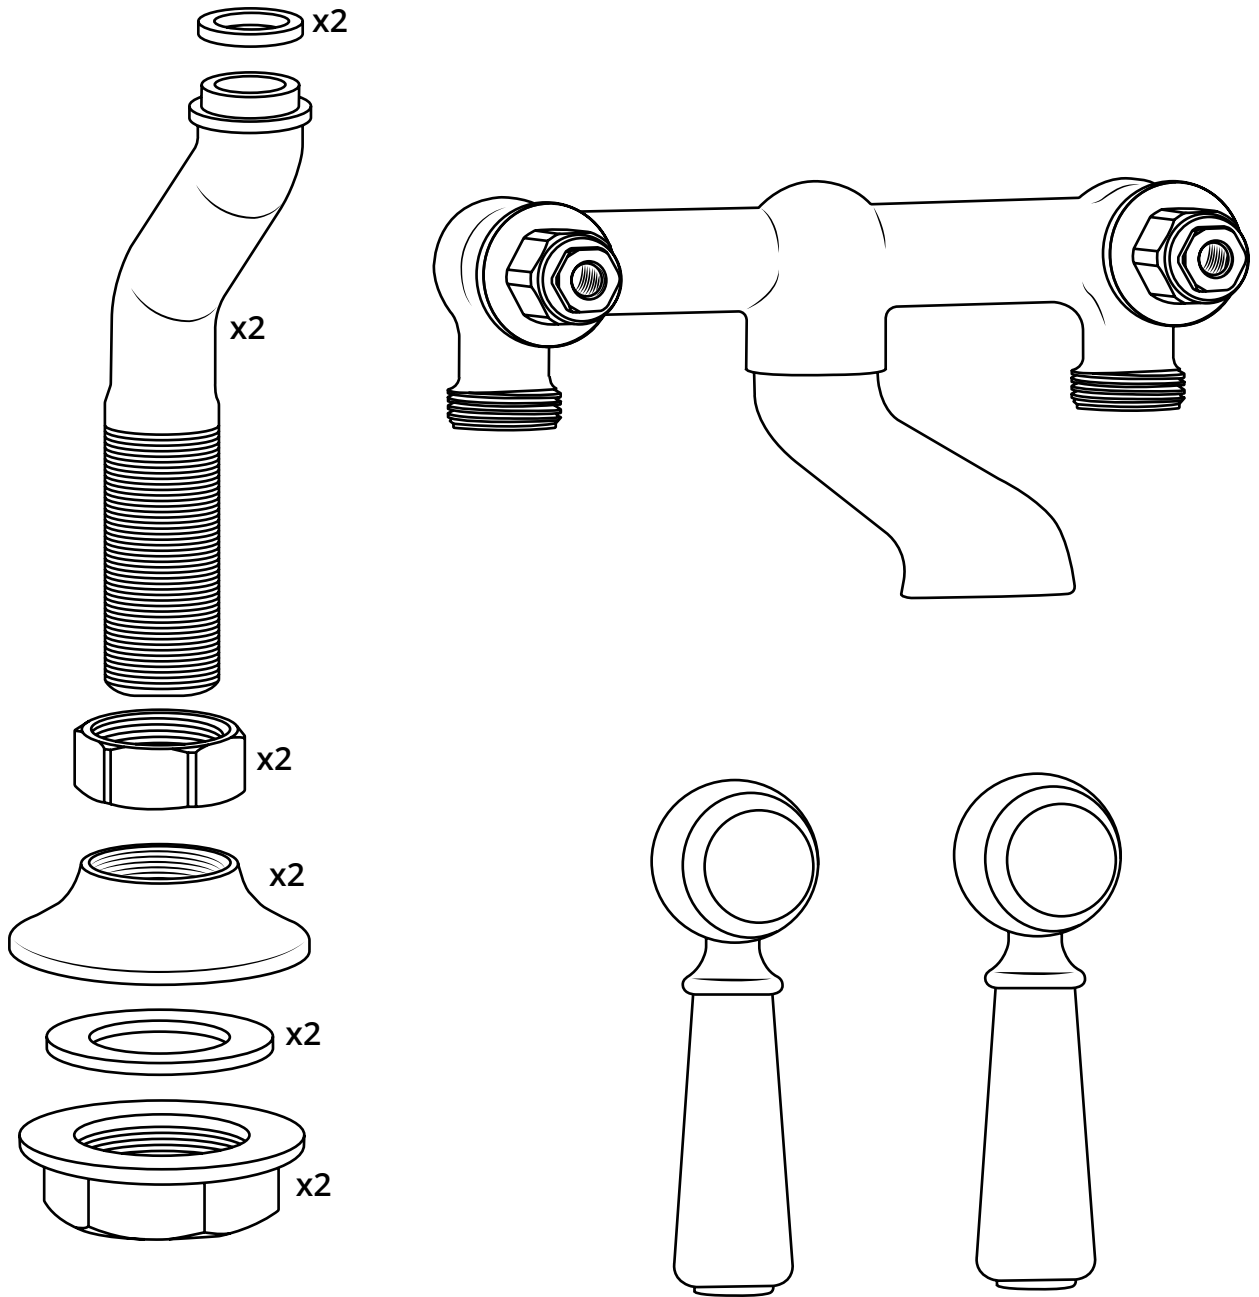

# Milano

Traditional Deck Mounted Bath Filler

 Style may vary

Installation Guide

# Installation

---

***Tools required for installing:***

## Parts included:

1

2

3

\*Remember to install the 'O' ring or washer between the mixer body & sanitary ware\*

4

5

6