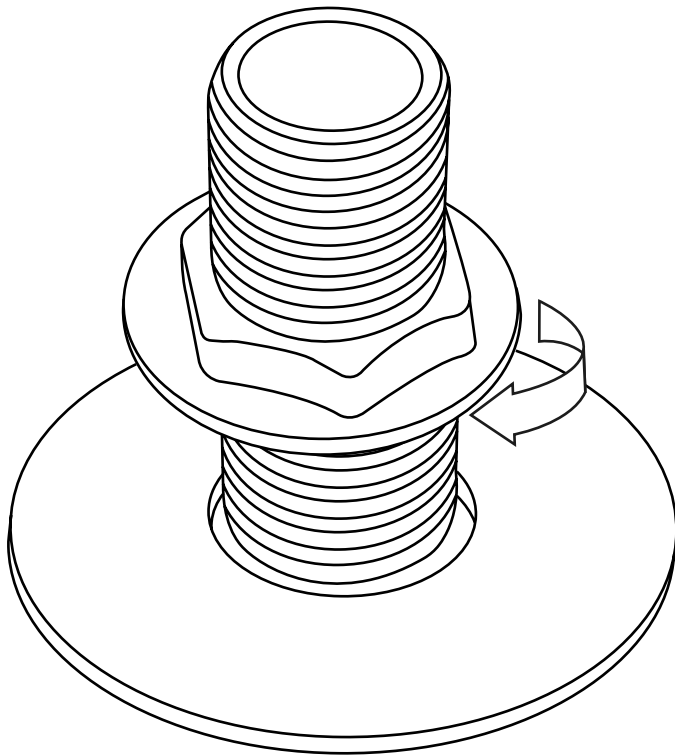

Milano

Shower Arm and Head

Installation Guide

Installation

Tools required for installing:

Parts included:

1

2