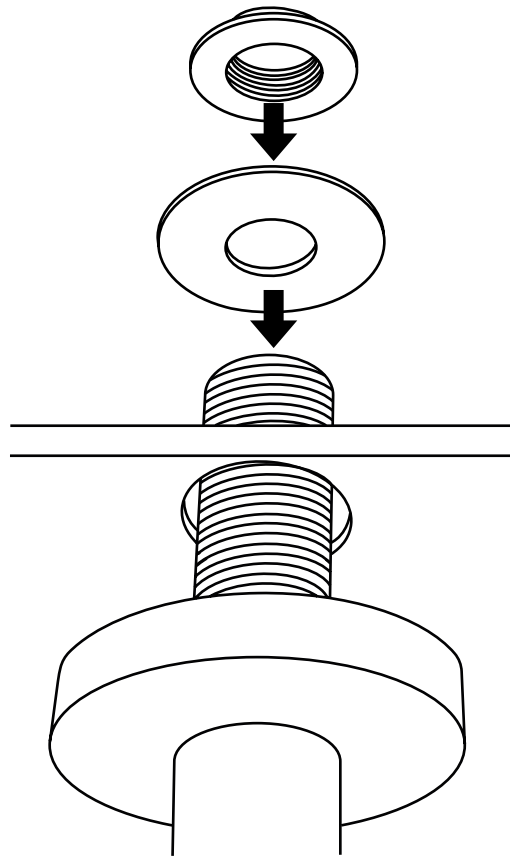

Milano

Shower Arm and Head

Installation Guide

Installation

Tools required for installing:

Parts included:

1

2