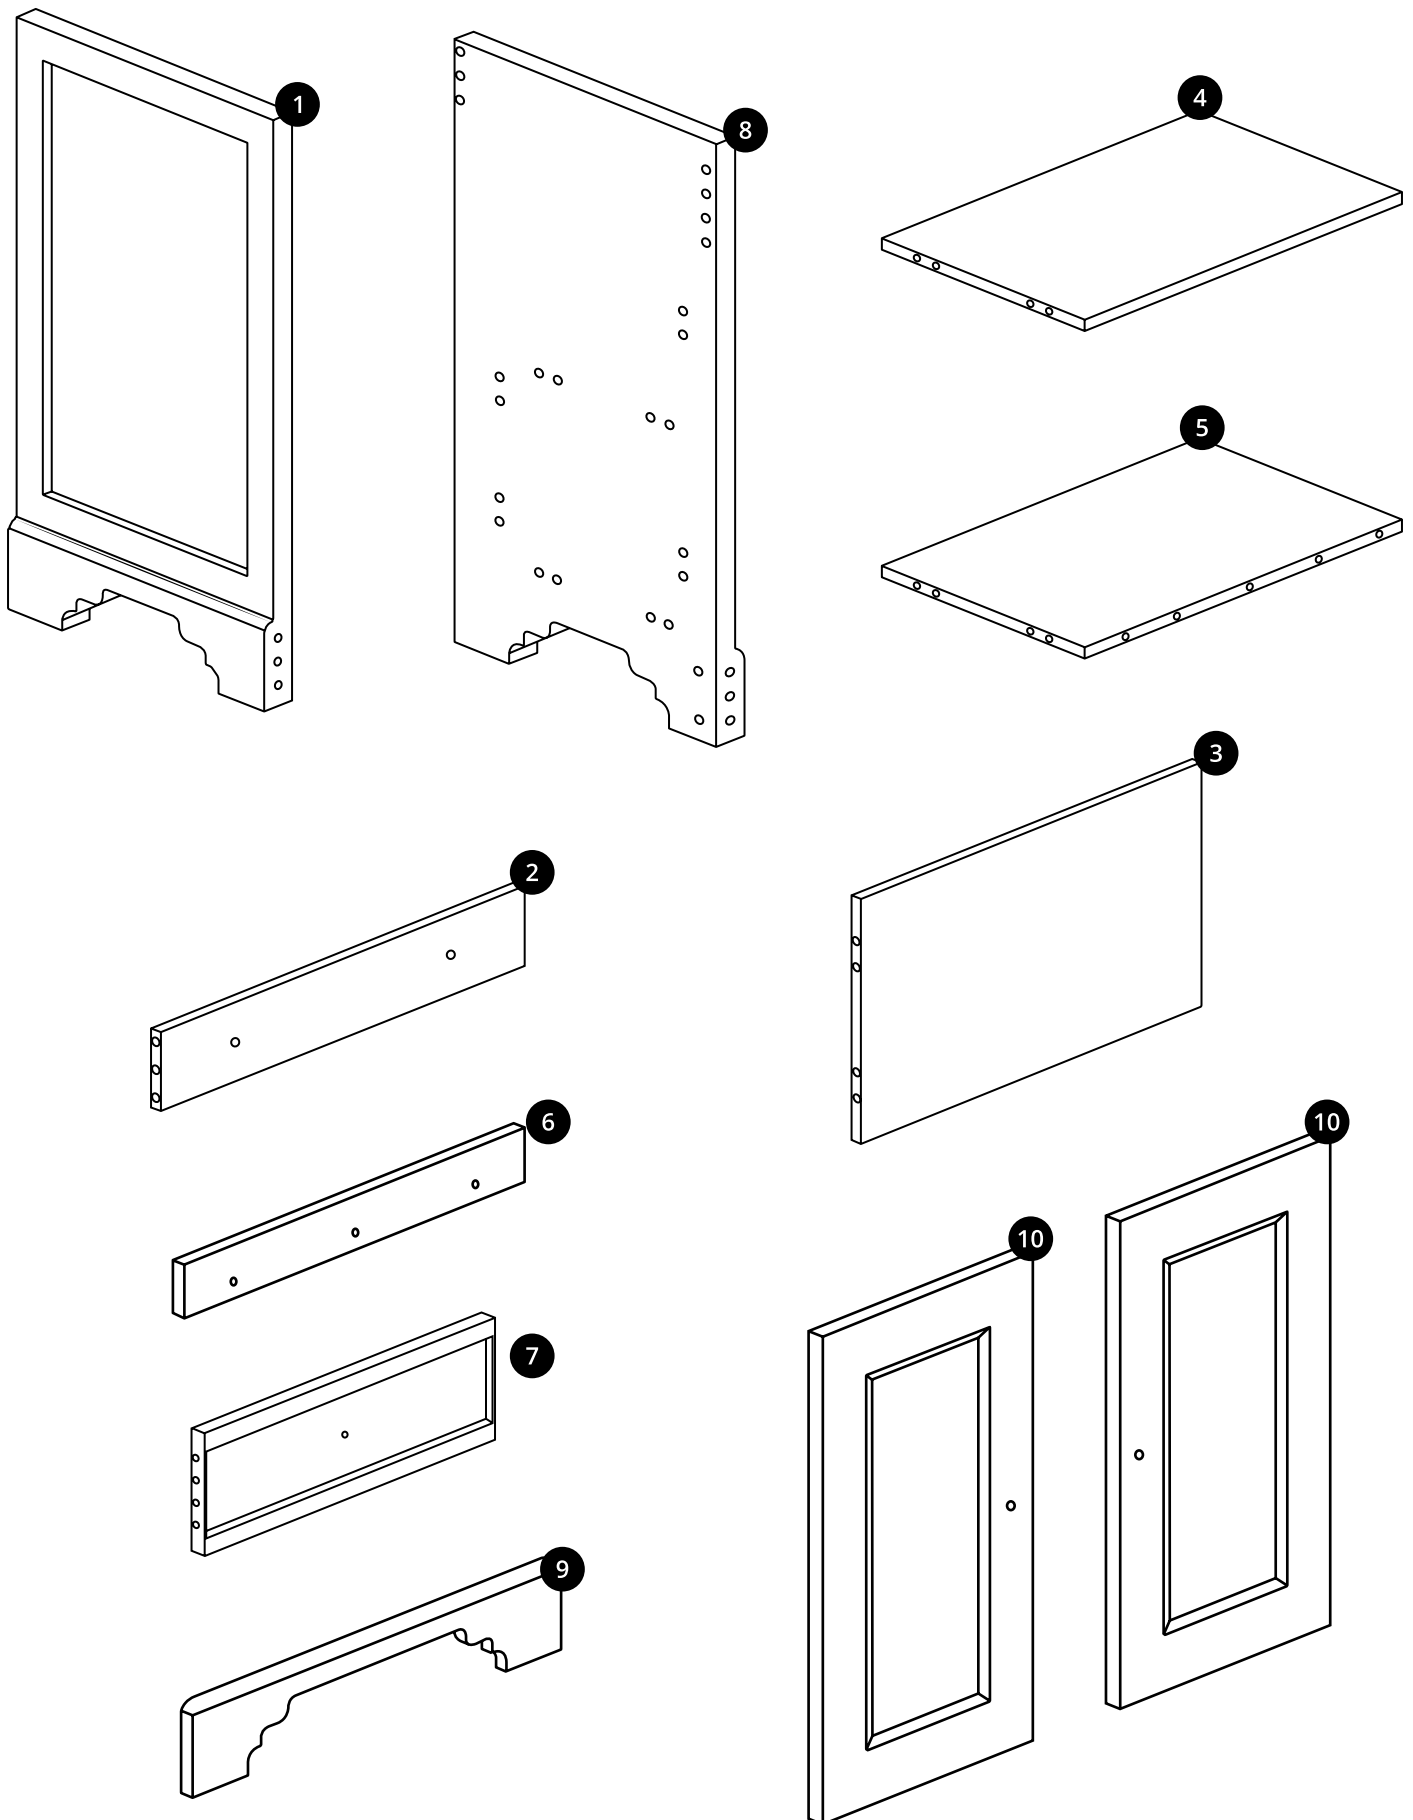

Milano

Vanity Unit with Countertop

 Style may vary

Installation Guide

Installation

Tools required for installing:

Parts included:

Parts included: