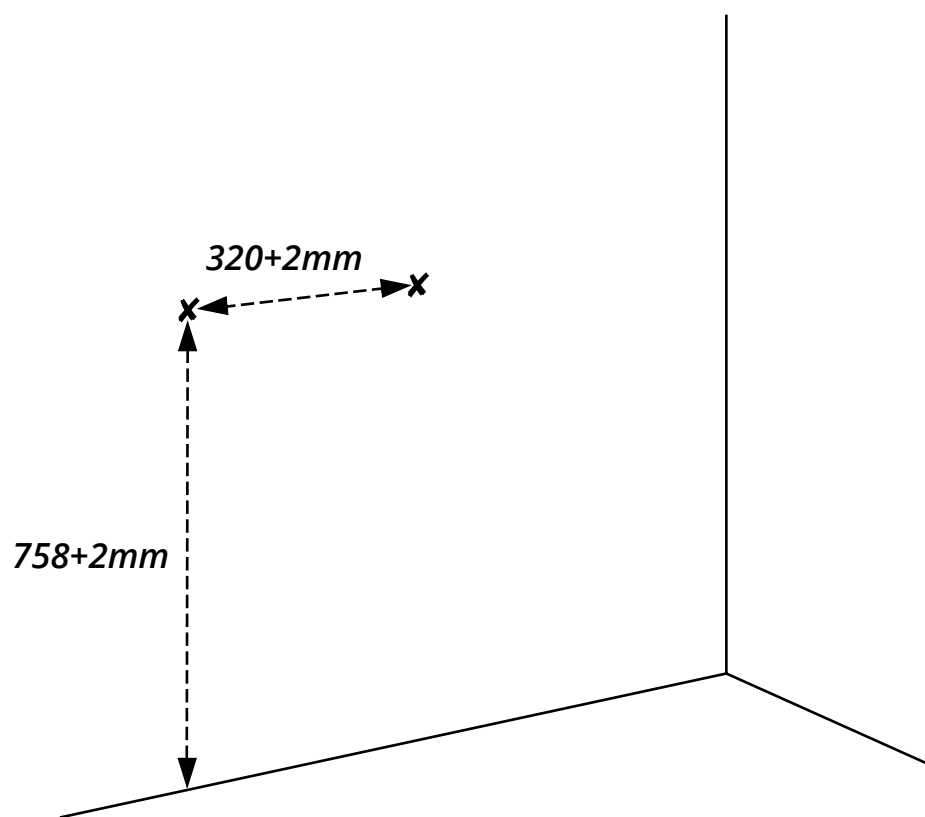

A
x4

15

16

17

18

19

Hinge adjustments:

Countertop Installation