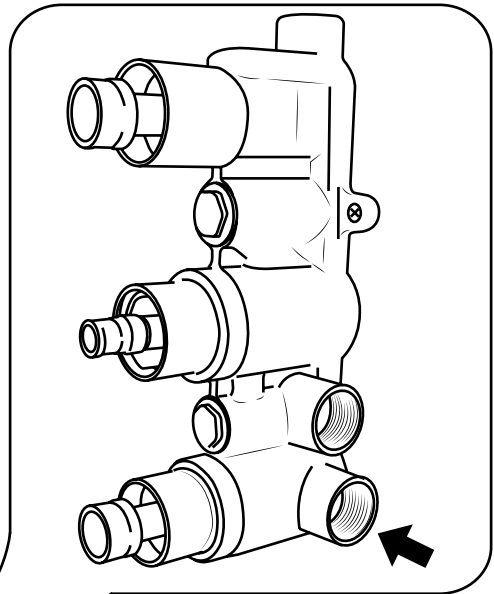

# Milano

Traditional Triple Diverter Valve

Installation Guide

**Parts included:**

x2

x2

1

2

3

4

5

6

7

8

9

10