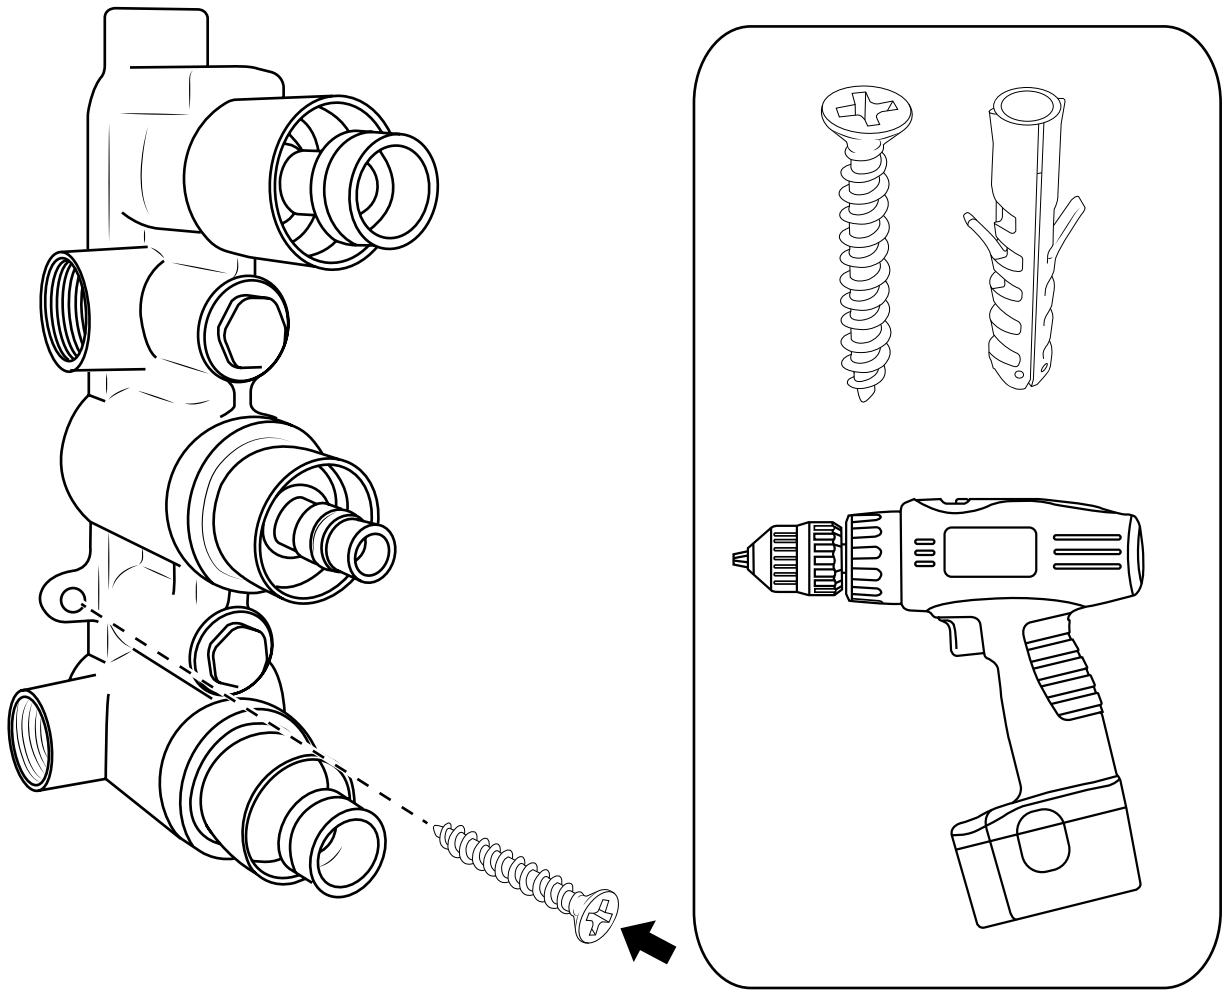

# Milano

Traditional Triple Diverter Valve

Installation Guide

**Parts included:**

x2

x2

1

2