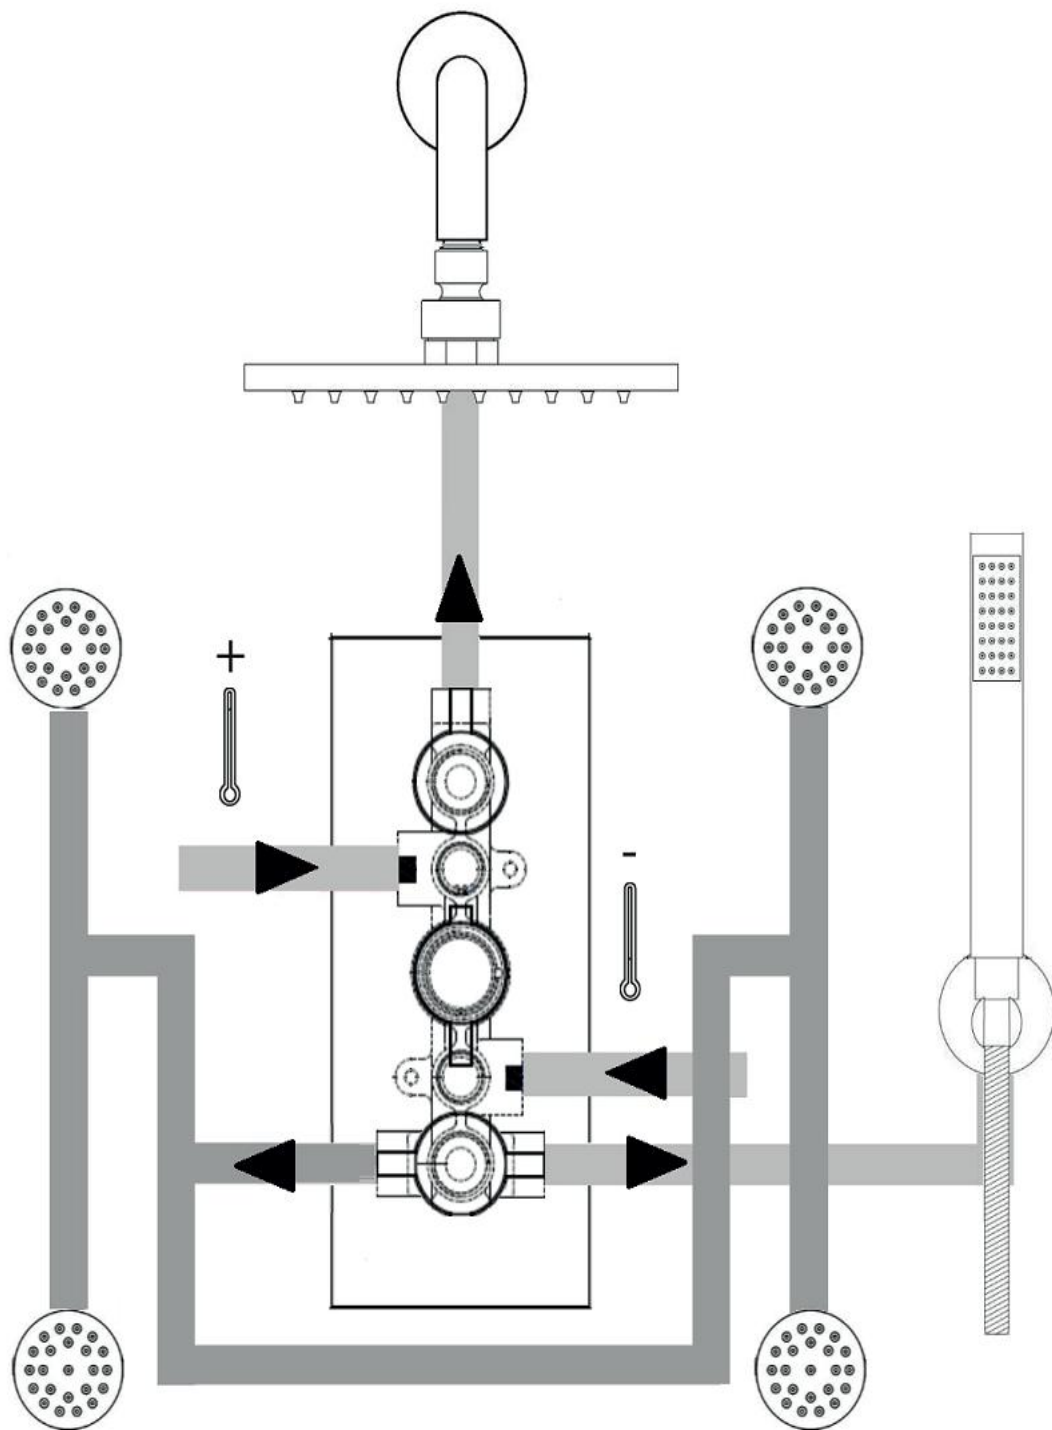

# Milano

Traditional Triple Valve

Installation Guide

Parts included:

x2

x2

1

2

# Milano

Traditional Triple Diverter Valve

Installation Guide

**Parts included:**

x2

x2

1

2

3

4

5

6

7

8

9

10

11

12

13

14

15

If you require any additional information or have any issues with this product please refer to the website.