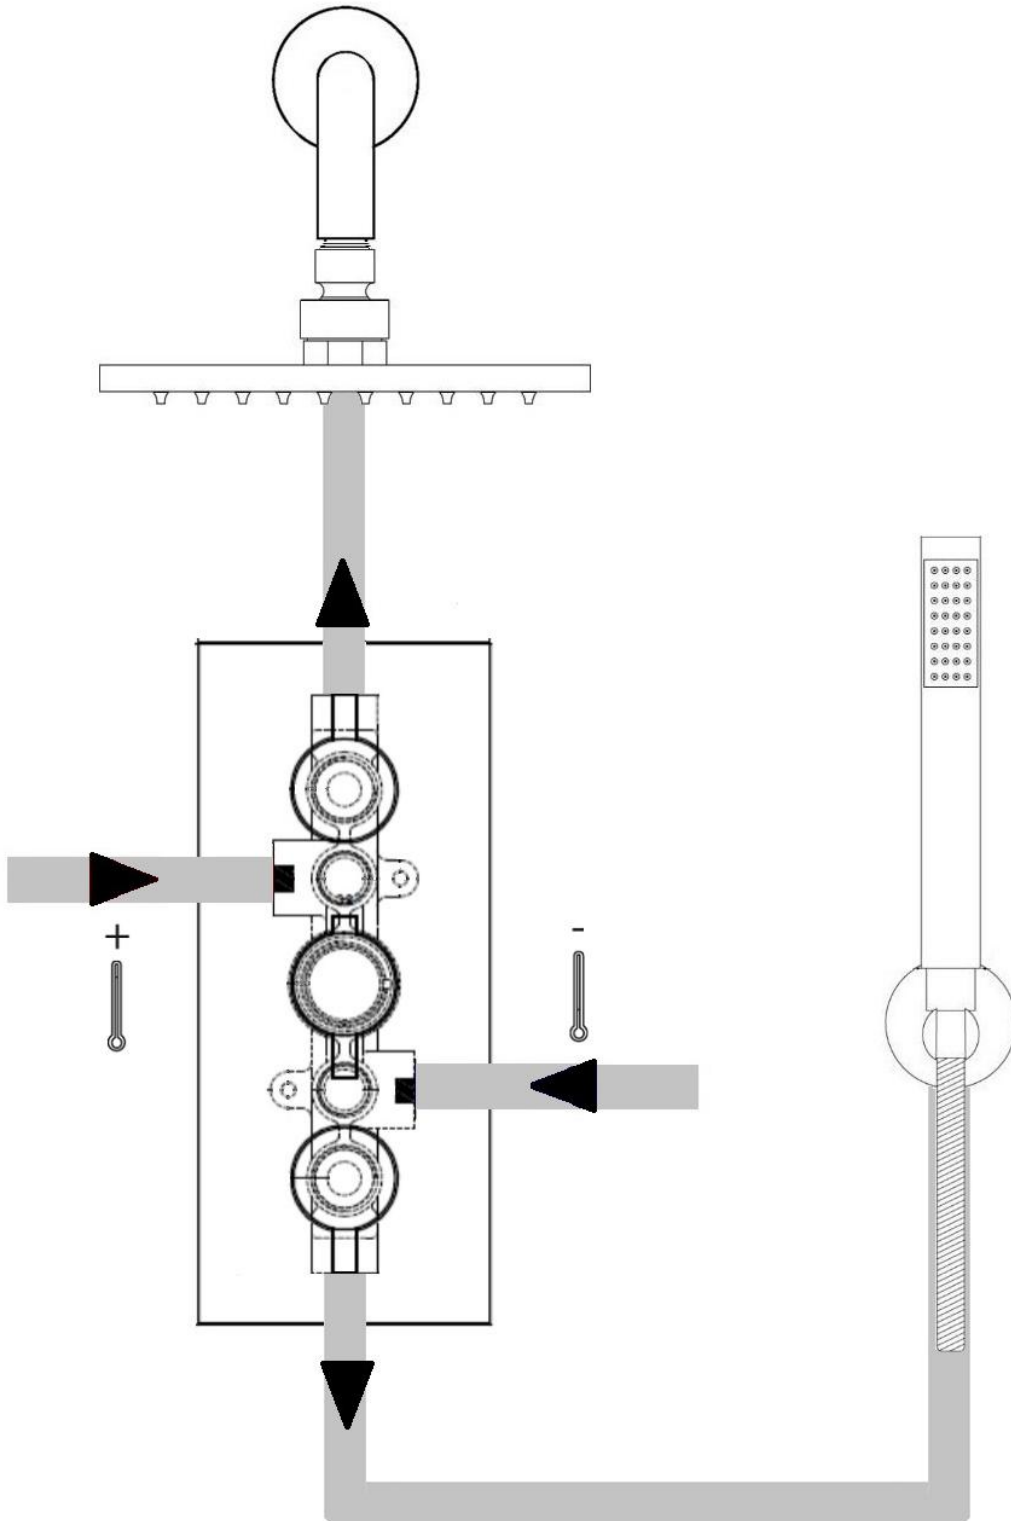

Installation Example

If you require any additional information or have any issues with this product please refer to the website.