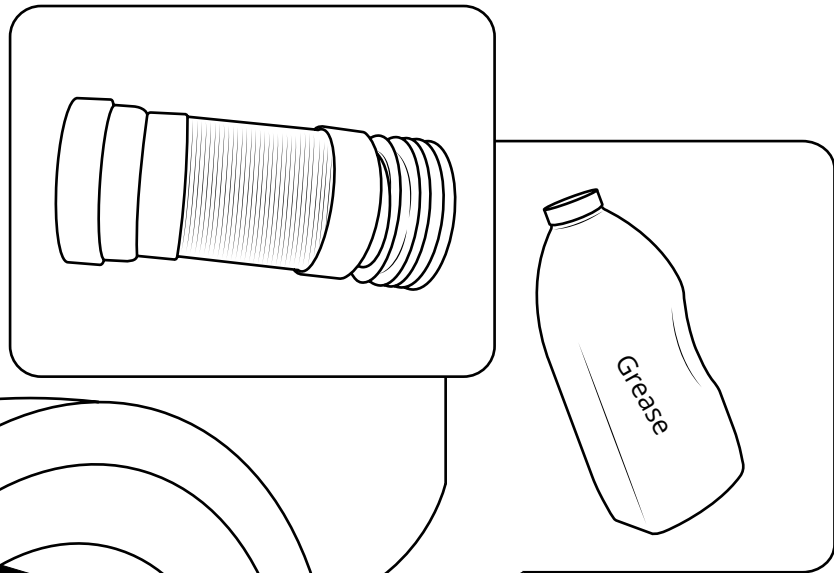

# Milano

Toilet Pan Connector

Installation Guide

 Style may vary

# Installation

---

*Tools required for installing:*

---

*Parts included:*

 Style may vary

1

2