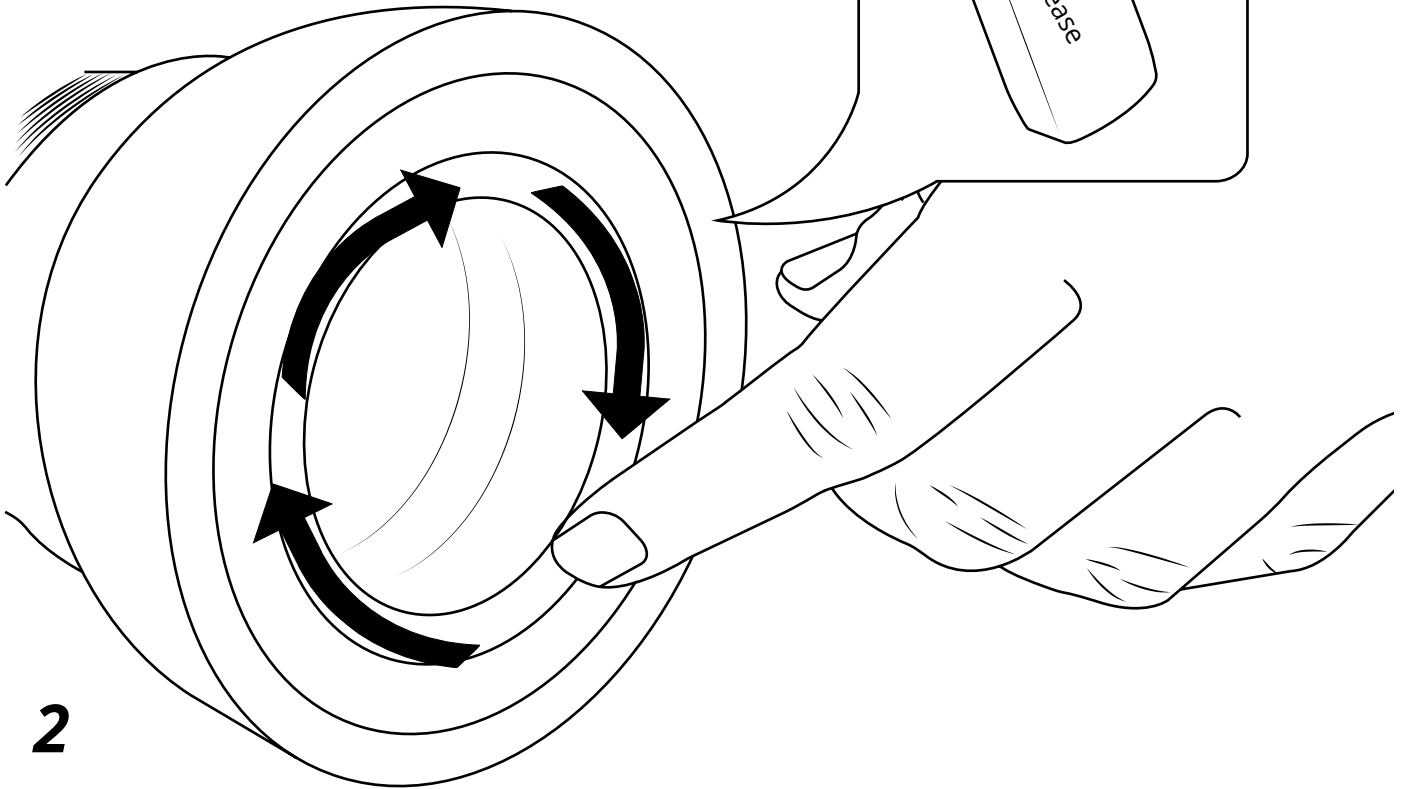

# Milano

Toilet Pan Connector

Installation Guide

 Style may vary

# Installation

---

*Tools required for installing:*

---

*Parts included:*

 Style may vary

1

2