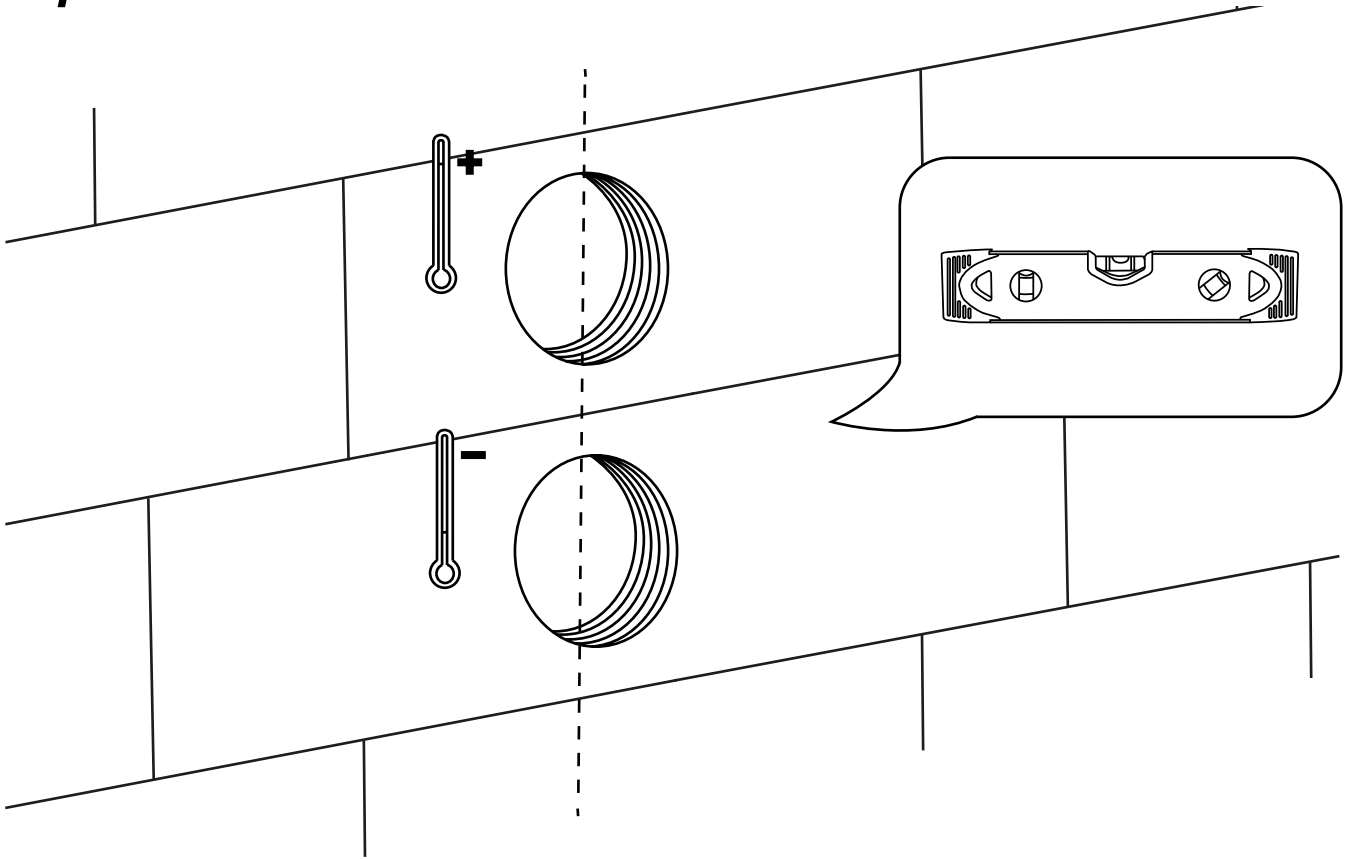

Milano

Thermostatic Douche Spray

 Style may vary

Installation Guide

Installation

Tools required for installing:

Parts included:

1