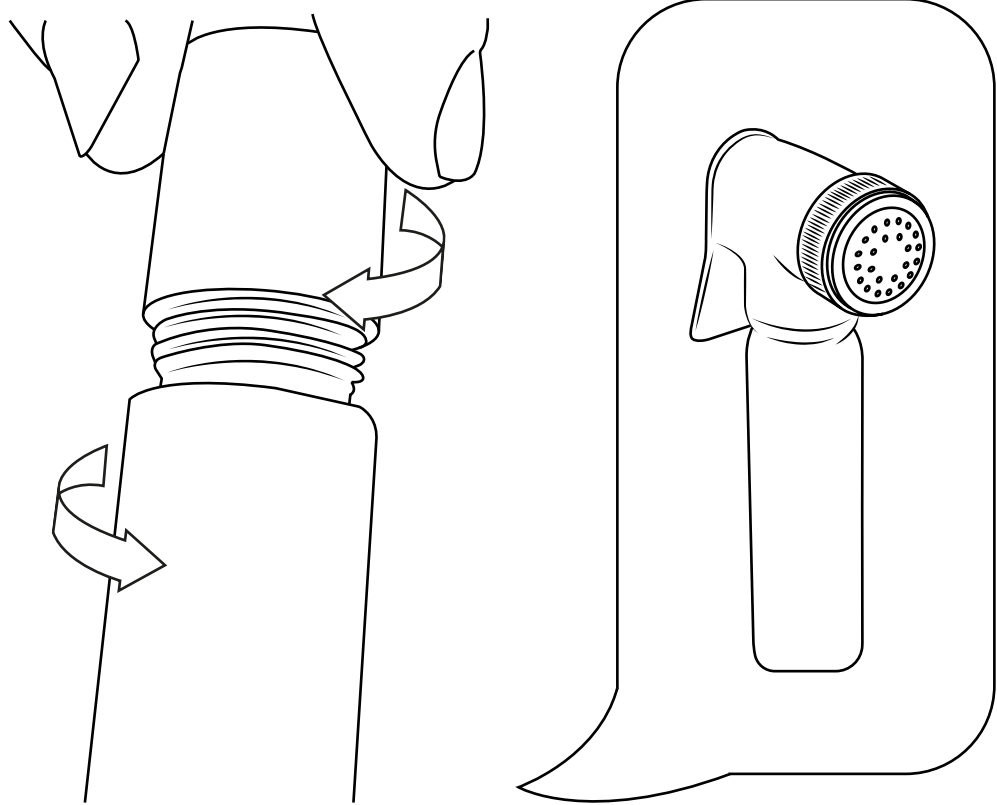

Milano

Thermostatic Douche Spray

 Style may vary

Installation Guide

Installation

Tools required for installing:

Parts included:

1

10

11

12

13

14