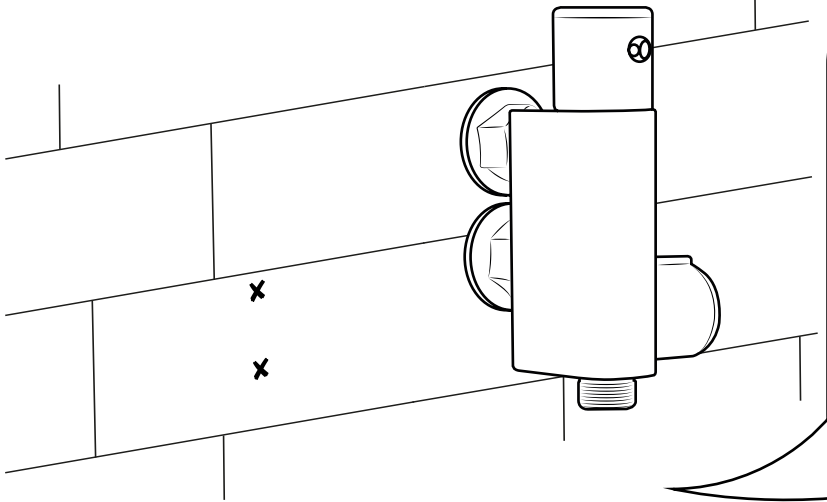

Milano

Thermostatic Douche Spray

 Style may vary

Installation Guide

Installation

Tools required for installing:

Parts included:

1

2

3

4

5

6

7

8

9