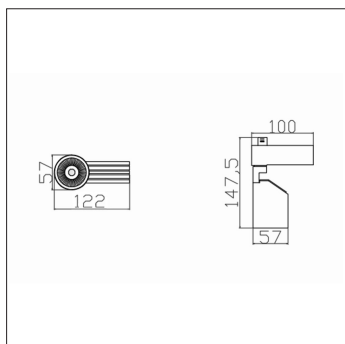

Biard LED 2 x 7W Track Light - White

Product Specification

Brand	Biard LED
Wattage (w)	7W
Base	Single Circuit
Lifespan	30,000 hours
Lumens	460
Energy Rating	A
Colour	Natural or Cool White
CRI (Ra>)	>80
Power Factor	>0.9
Input Power	200-240VAC
Beam Angle	24°
Waterproof	IP20
Dimensions	122 x 57 x 147.5mm
Non Dimmable	Non-Dimmable
Weight	1.45kg
Certification	CE, RoHS, LVD & EMC

Product Features

- ✓ 2 pack of 7W LED lights
- ✓ Equivalent to 45W Halogen
- ✓ 24° Beam Angle
- ✓ IP20 Rated
- ✓ Long Life Span

Safety Information

- ✓ Use only at stated voltages.
- ✗ **DO NOT** look directly into LED.
- ✗ **DO NOT** spray with chemicals.
- ✓ If in doubt use a qualified electrician.
- ✗ **NEVER** expose electrical parts when switched on.
- ✗ **DO NOT** remove PIR (if fitted).
- ✗ **DO NOT** cover with flammable materials.
- ✓ Turn off power before fitting.