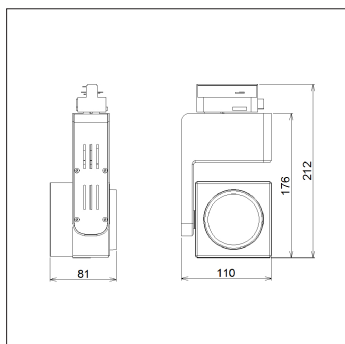

### Product Specification

Brand	<b>Biard LED</b>
Wattage (w)	<b>25W</b>
Base	<b>Single Circuit</b>
Lifespan	<b>40,000 hours</b>
Lumens	<b>2050</b>
Energy Rating	<b>A</b>
Colour	<b>Natural and Cool White</b>
CRI (Ra>)	<b>&gt;80</b>
Power Factor	<b>&gt;0.9</b>
Input Power	<b>AC100-240V</b>
Beam Angle	<b>45°</b>
Waterproof	<b>IP20</b>
Dimensions	<b>110 x 81 x 233mm</b>
Dimmable	<b>Non-Dimmable</b>
Weight	<b>1kg</b>
Certification	<b>LVD, EMC &amp; RoHS</b>