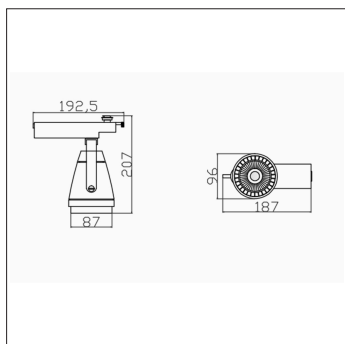

Biard LED 12W Track Light - White

Product Specification

Brand	Biard LED
Wattage (w)	12W
Base	Single Circuit
Lifespan	30,000 hours
Lumens	900
Energy Rating	A
Colour	Natural or Cool White
CRI (Ra>)	>80
Power Factor	>0.9
Input Power	200-240VAC
Beam Angle	24°
Waterproof	IP20
Dimensions	187 x 96 x 207mm
Non Dimmable	Non-Dimmable
Weight	0.60kg
Certification	CE, RoHS, LVD & EMC

Product Features

- ✓ Equivalent to 100W Halogen
- ✓ 24° Beam Angle
- ✓ 900 Lumens
- ✓ IP20 Rated
- ✓ Long Life Span

Safety Information

- ✓ Use only at stated voltages.
- ✗ **DO NOT** look directly into LED.
- ✗ **DO NOT** spray with chemicals.
- ✓ If in doubt use a qualified electrician.
- ✗ **NEVER** expose electrical parts when switched on.
- ✗ **DO NOT** remove PIR (if fitted).
- ✗ **DO NOT** cover with flammable materials.
- ✓ Turn off power before fitting.