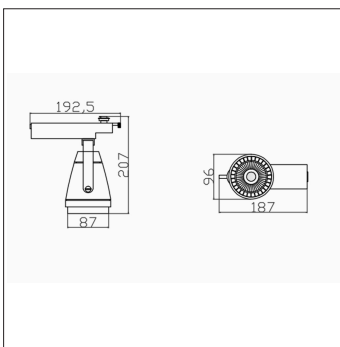

Biard LED 12W Track Light - Black

Product Specification

Brand	Biard LED
Wattage (w)	12W
Base	Single Circuit
Lifespan	30,000 hours
Lumens	900
Energy Rating	A
Colour	Natural or Cool White
CRI (Ra>)	>80
Power Factor	>0.9
Input Power	200-240VAC
Beam Angle	24°
Waterproof	IP20
Dimensions	187 x 96 x 207mm
Non Dimmable	Non-Dimmable
Weight	0.60kg
Certification	CE, RoHS, LVD & EMC

Product Features

- ✓ Equivalent to 100W Halogen
- ✓ 24° Beam Angle
- ✓ 900 Lumens
- ✓ IP20 Rated
- ✓ Long Life Span

Safety Information

- ✓ Use only at stated voltages.
- ✗ **DO NOT** look directly into LED.
- ✗ **DO NOT** spray with chemicals.
- ✓ If in doubt use a qualified electrician.
- ✗ **NEVER** expose electrical parts when switched on.
- ✗ **DO NOT** remove PIR (if fitted).
- ✗ **DO NOT** cover with flammable materials.
- ✓ Turn off power before fitting.