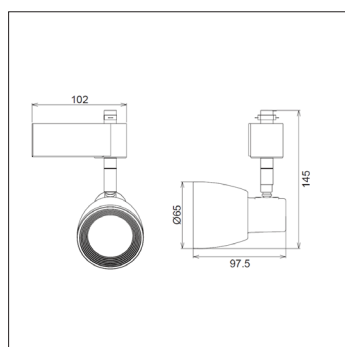

Biard LED 10W White Dimmable Track Light

Product Specification

Brand	Biard LED
Wattage	10W
Base	LED
Lifespan	40,000h
Lumens	700-740
Energy Rating	A++
IK Rating	N/A
Colour	Cool, Natural or Warm White
CRI	80
Power factor	0.9
Input Power	AC200-240V
Beam Angle	45°
Waterproof	No
Dimensions	102 x 97.5 x 145mm
Dimmable	Yes
Weight	0.3kg
Certification	CE & RoSH

Product Features

- ✓ White & Chrome
- ✓ Dimmable
- ✓ Polycarbonate Body
- ✓ Single Circuit
- ✓ IP20

Safety Information

- ✓ Use only at stated voltages.
- ✗ **DO NOT** look directly into LED.
- ✗ **DO NOT** spray with chemicals.
- ✓ If in doubt use a qualified electrician.
- ✗ **NEVER** expose electrical parts when switched on.
- ✗ **DO NOT** remove PIR (if fitted).
- ✗ **DO NOT** cover with flammable materials.
- ✓ Turn off power before fitting.