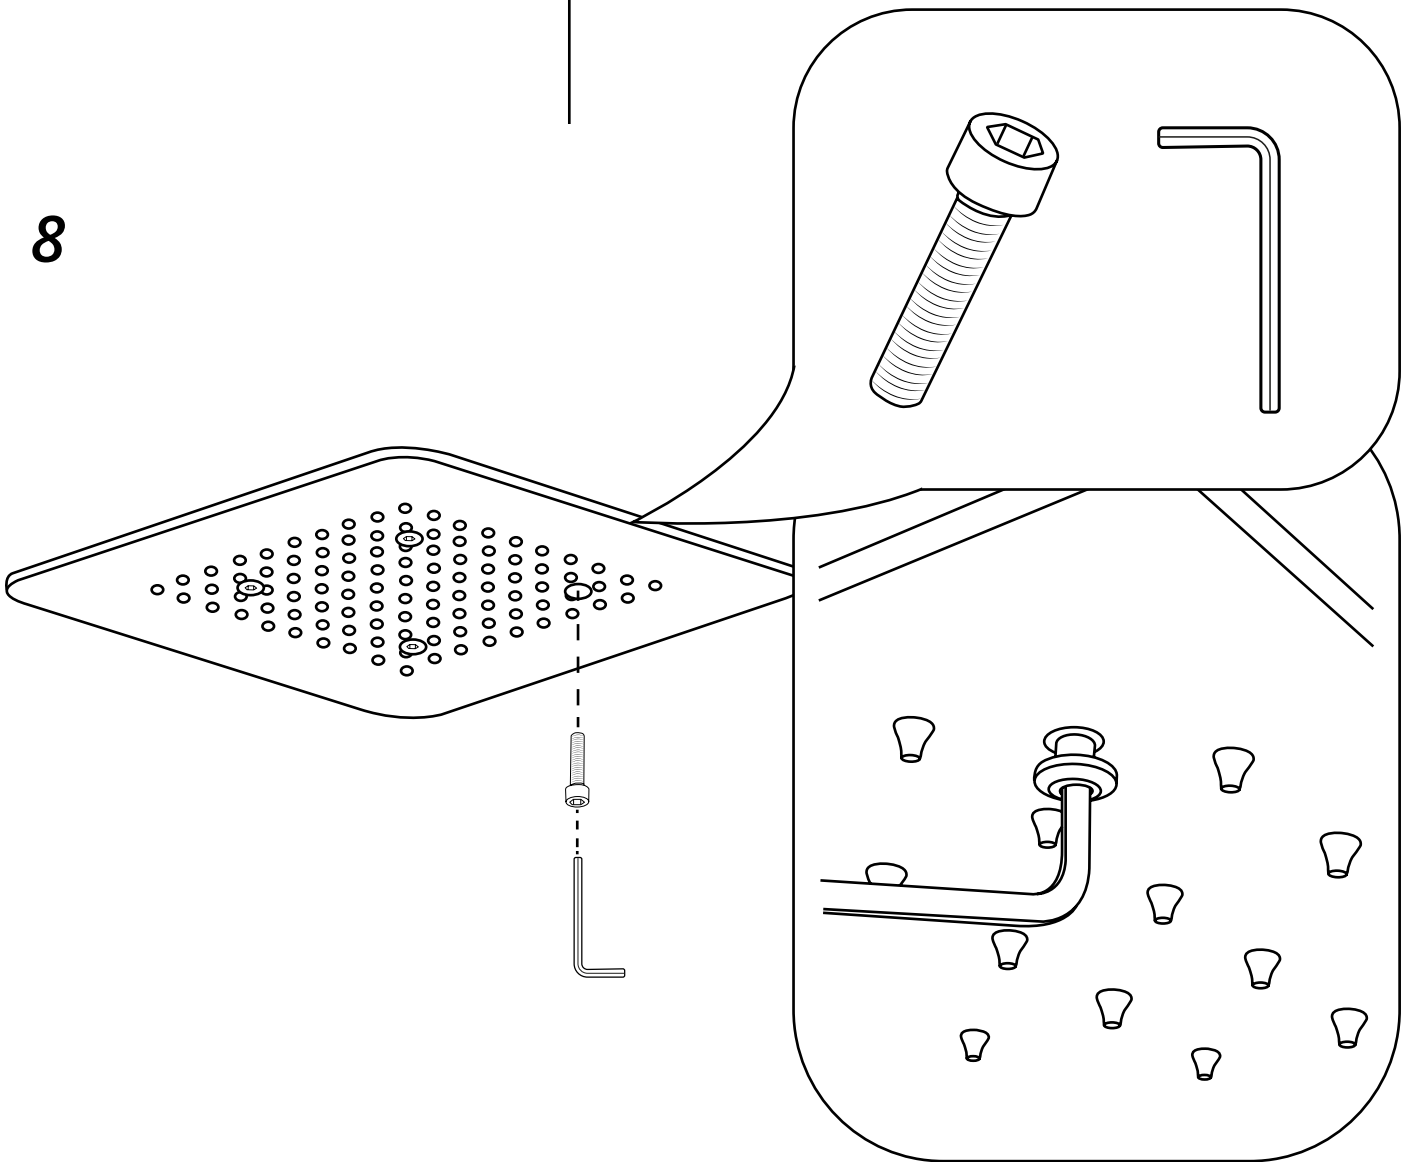

Milano

Various Shower Head Guides

- Recessed Shower Head
- Front Fix Shower Head & Arm
- Rear Fix Shower Head & Arm
- Wire Hanging Shower Head

Installation Guide

Large Recessed Shower Head

Installation Guide

5

6

7

8

9

Milano

Wall Mounted Shower Head & Arm

Installation Guide

5

6

If you require any additional information or have any issues with this product please refer to the website.

Milano

Wall Mounted Shower Head & Arm

Installation Guide

Style may vary

Installation