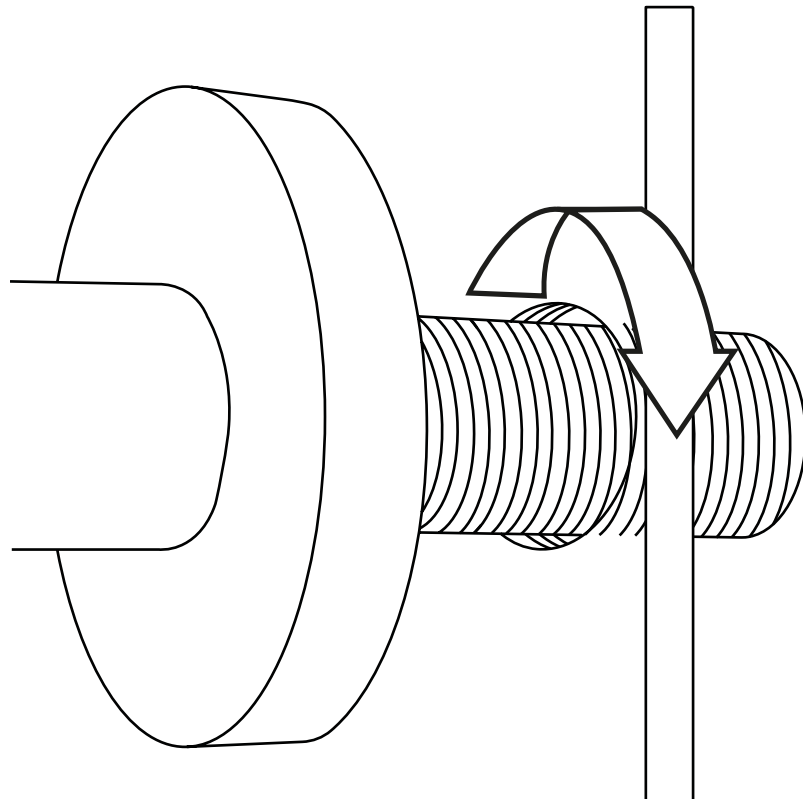

Milano

Various Shower Head Guides

- Recessed Shower Head
- Front Fix Shower Head & Arm
- Rear Fix Shower Head & Arm
- Wire Hanging Shower Head

Installation Guide

Large Recessed Shower Head

Installation Guide

Tools required for installing:

Parts included:

1

2

3

4

5

6