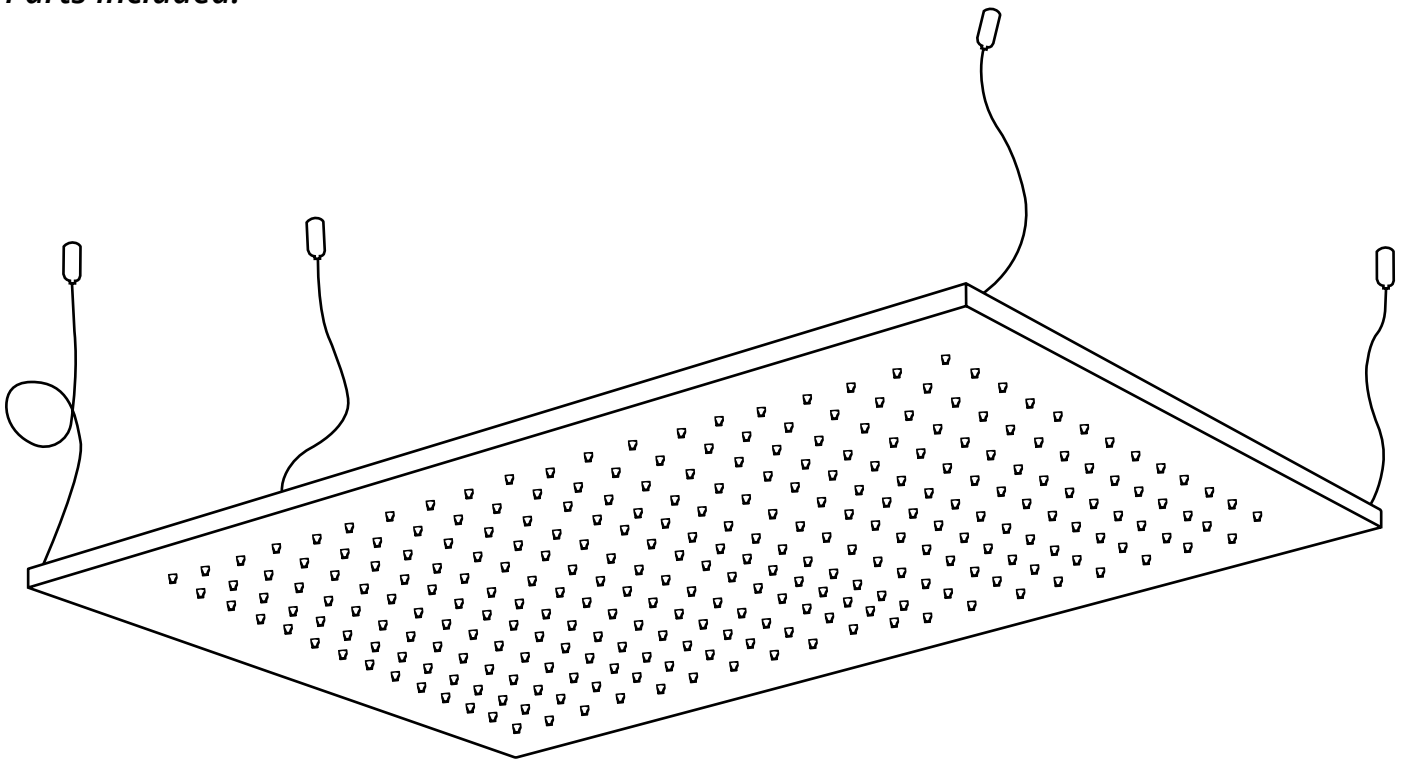

Milano

Various Shower Head Guides

- Recessed Shower Head
- Front Fix Shower Head & Arm
- Rear Fix Shower Head & Arm
- Wire Hanging Shower Head

Installation Guide

Large Recessed Shower Head

Installation Guide

If you require any additional information or have any issues with this product please refer to the website.

Milano

Shower Head

Installation Guide

Installation

Tools required for installing:

Parts included:

1