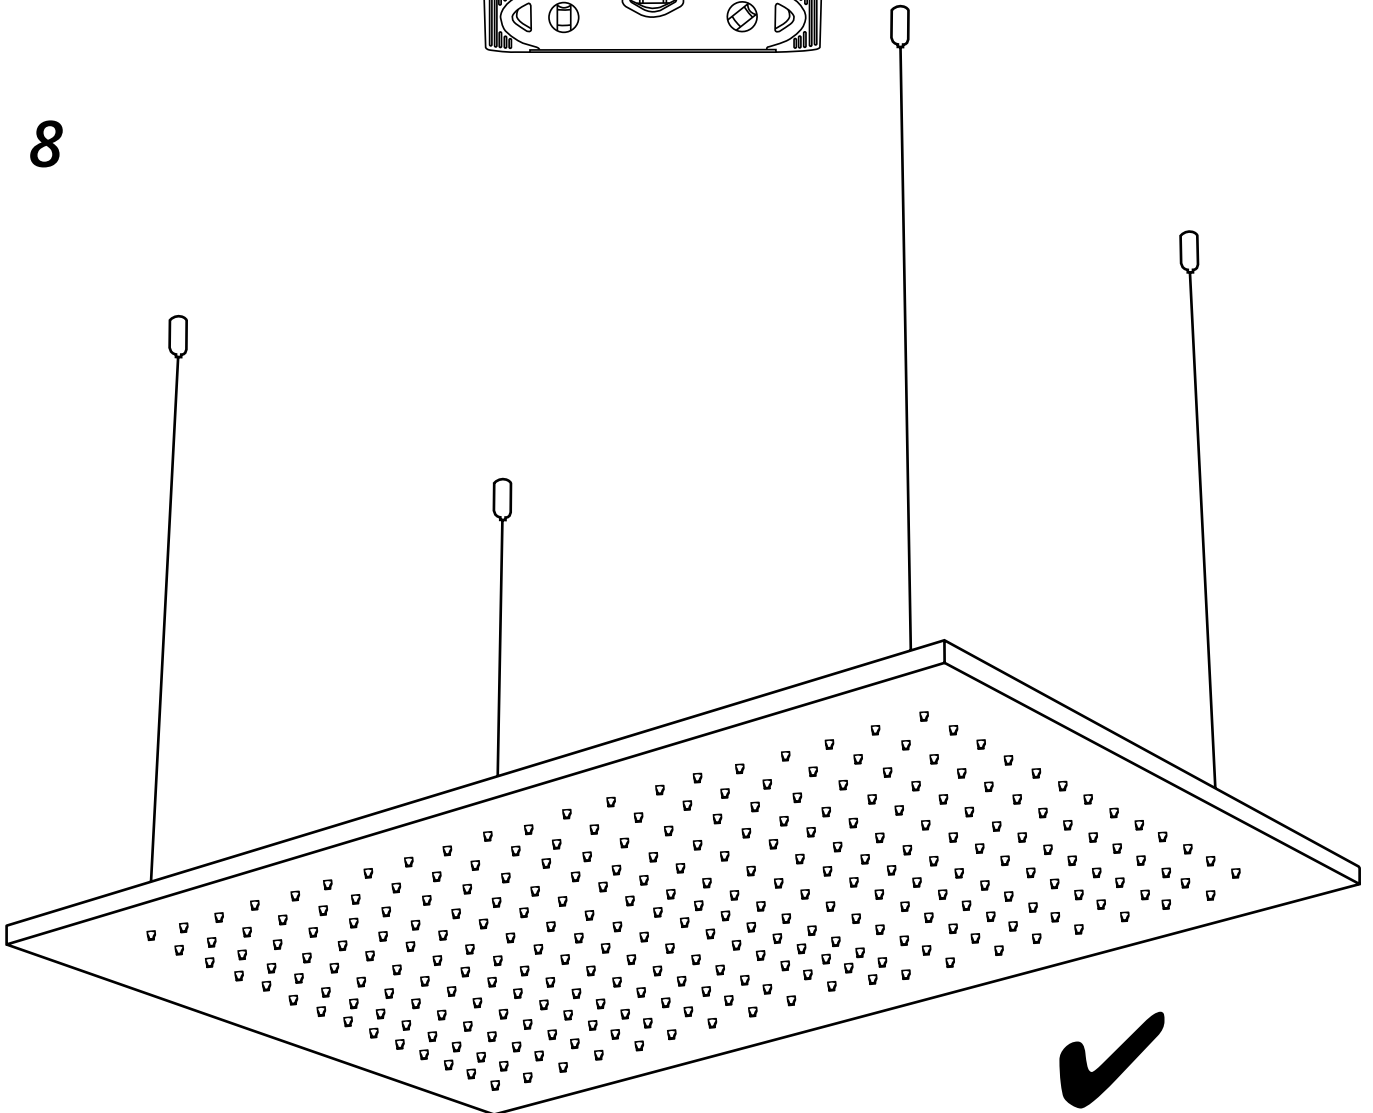

Milano

Various Shower Head Guides

- Recessed Shower Head
- Front Fix Shower Head & Arm
- Rear Fix Shower Head & Arm
- Wire Hanging Shower Head

Installation Guide

Large Recessed Shower Head

Installation Guide

2

3

4

5

i Not included

6

7

8