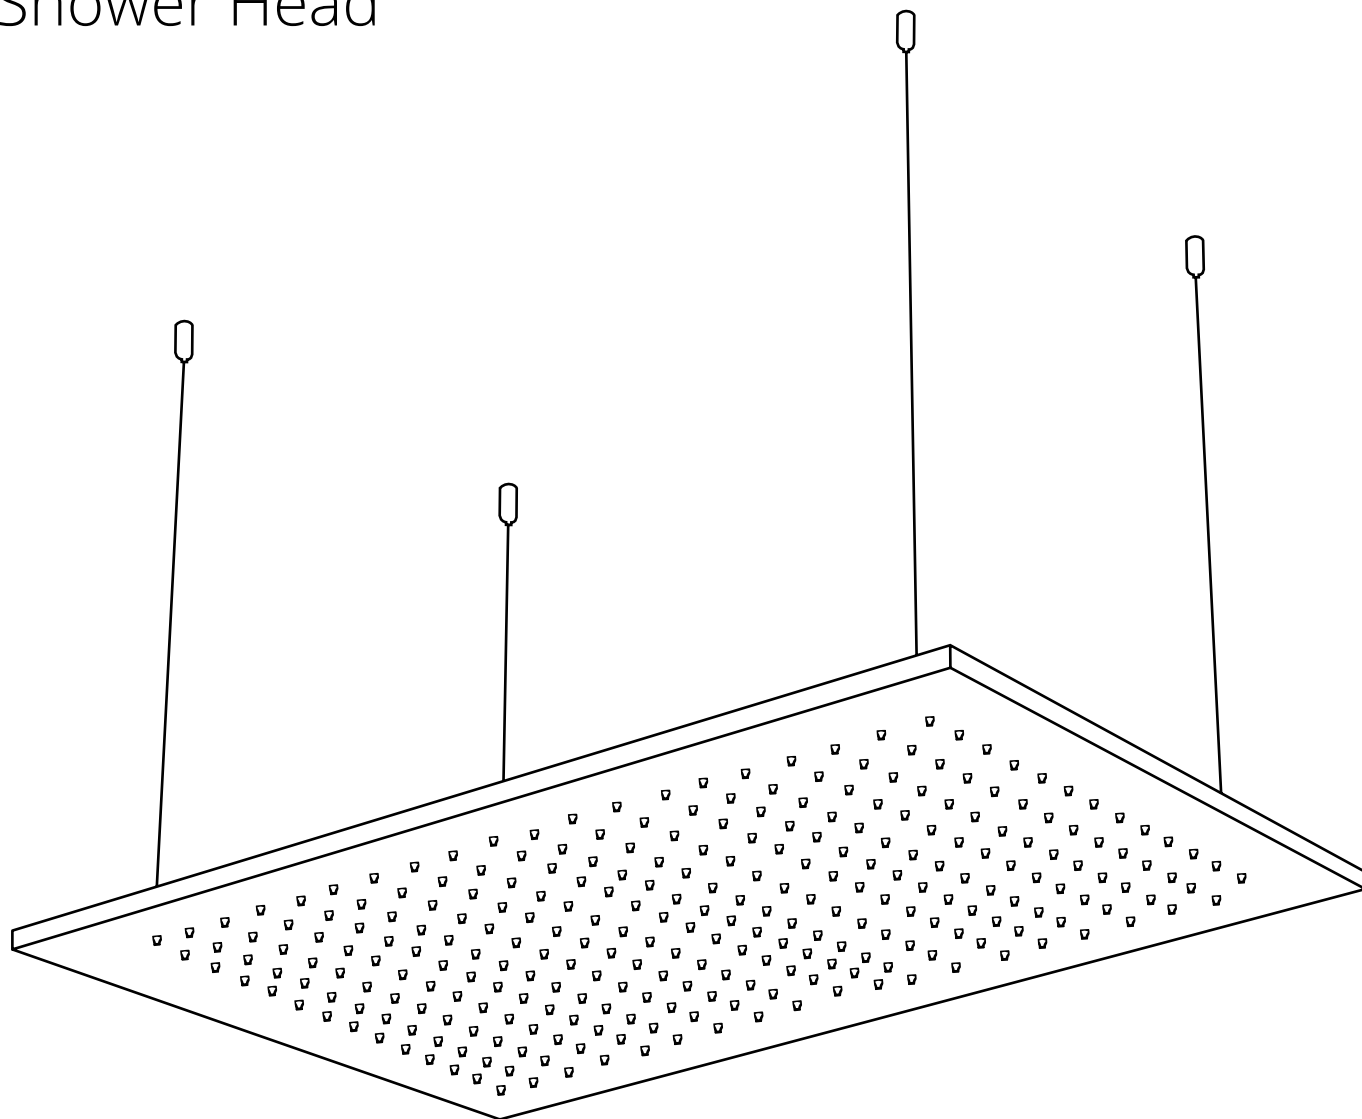

Milano

Shower Head

Installation Guide