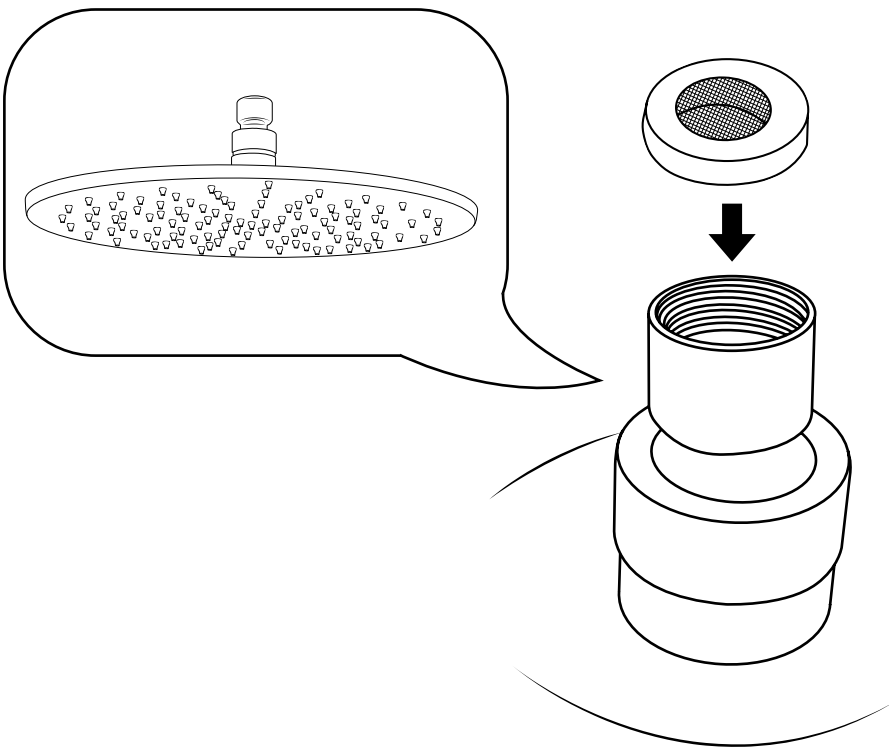

Milano

Various Shower Head Guides

- Recessed Shower Head
- Front Fix Shower Head & Arm
- Rear Fix Shower Head & Arm
- Wire Hanging Shower Head

Installation Guide

Large Recessed Shower Head

Installation Guide

Tools required for installing:

Parts included:

1

2

3

4

5

6

If you require any additional information or have any issues with this product please refer to the website.

Milano

Shower Head

Installation Guide

Installation

Tools required for installing:

Parts included:

1