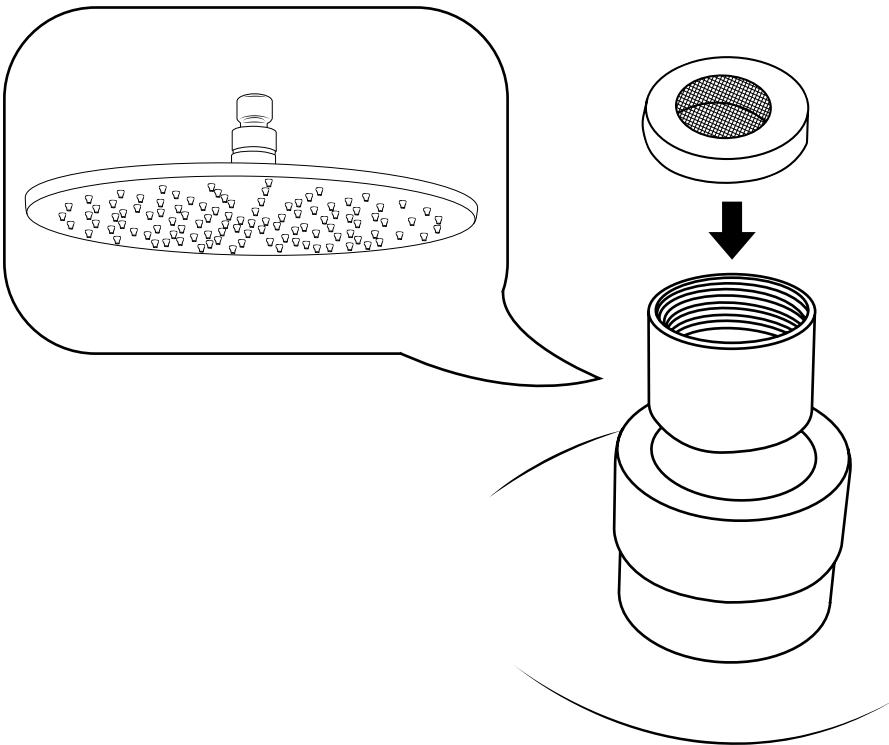

Milano

Various Shower Head Guides

- Recessed Shower Head
- Front Fix Shower Head & Arm
- Rear Fix Shower Head & Arm
- Wire Hanging Shower Head

Installation Guide

Large Recessed Shower Head

Installation Guide

Style may vary

Installation

Tools required for installing:

Parts included:

1

2

3

4