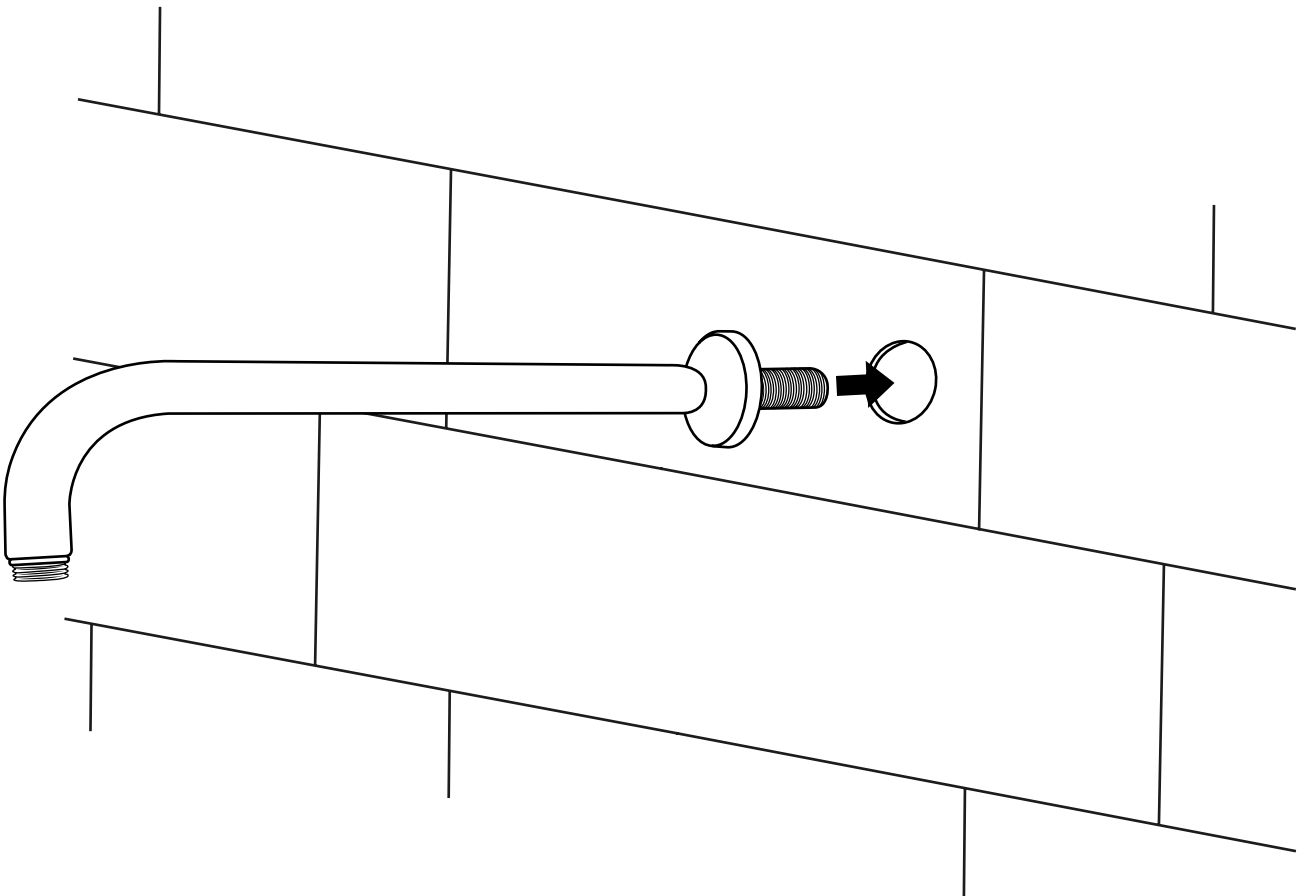

Milano

Various Shower Head Guides

- Recessed Shower Head
- Front Fix Shower Head & Arm
- Rear Fix Shower Head & Arm
- Wire Hanging Shower Head

Installation Guide

Large Recessed Shower Head

Installation Guide

5

6

If you require any additional information or have any issues with this product please refer to the website.

Milano

Wall Mounted Shower Head & Arm

Installation Guide

Style may vary

Installation

Tools required for installing:

Parts included:

1

2

3

4

5

6

If you require any additional information or have any issues with this product please refer to the website.

Milano

Shower Head

Installation Guide

Installation

Tools required for installing:

Parts included:

1