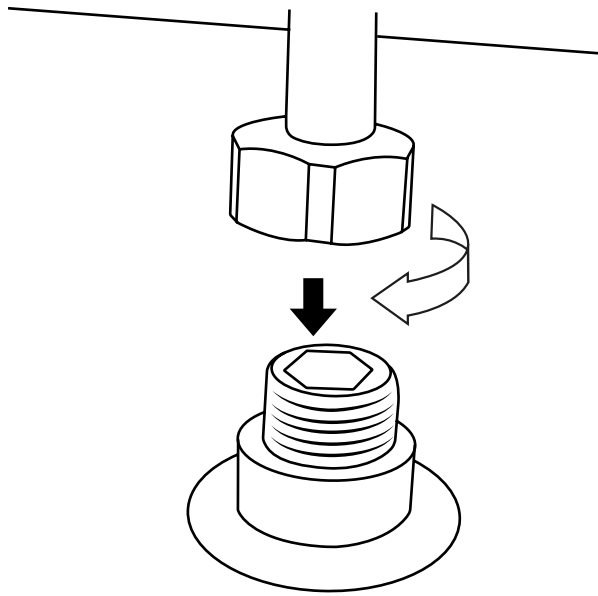

Milano

Various Shower Head Guides

- Recessed Shower Head
- Front Fix Shower Head & Arm
- Rear Fix Shower Head & Arm
- Wire Hanging Shower Head

Installation Guide

Large Recessed Shower Head

Installation Guide

If you require any additional information or have any issues with this product please refer to the website.

Milano

Shower Head

Installation Guide

Installation

Tools required for installing:

Parts included:

1

2

3

4

5

i Not included

6

7

8