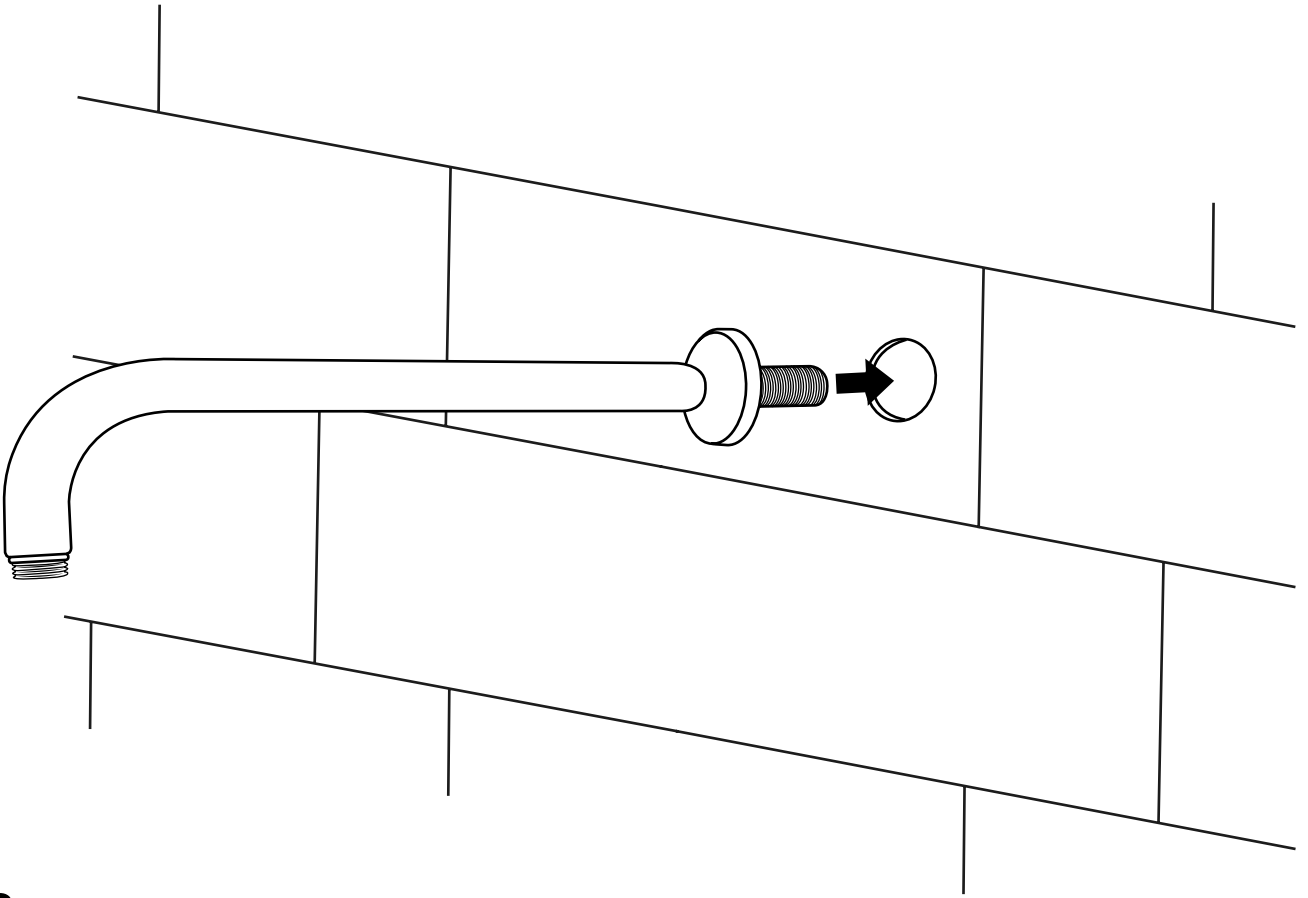

Milano

Various Shower Head Guides

- Recessed Shower Head
- Front Fix Shower Head & Arm
- Rear Fix Shower Head & Arm
- Wire Hanging Shower Head

Installation Guide

Large Recessed Shower Head

Installation Guide

Style may vary

Installation

Tools required for installing:

Parts included:

1

2

3

4

5

6

If you require any additional information or have any issues with this product please refer to the website.

Milano

Wall Mounted Shower Head & Arm

Installation Guide

Style may vary

Installation