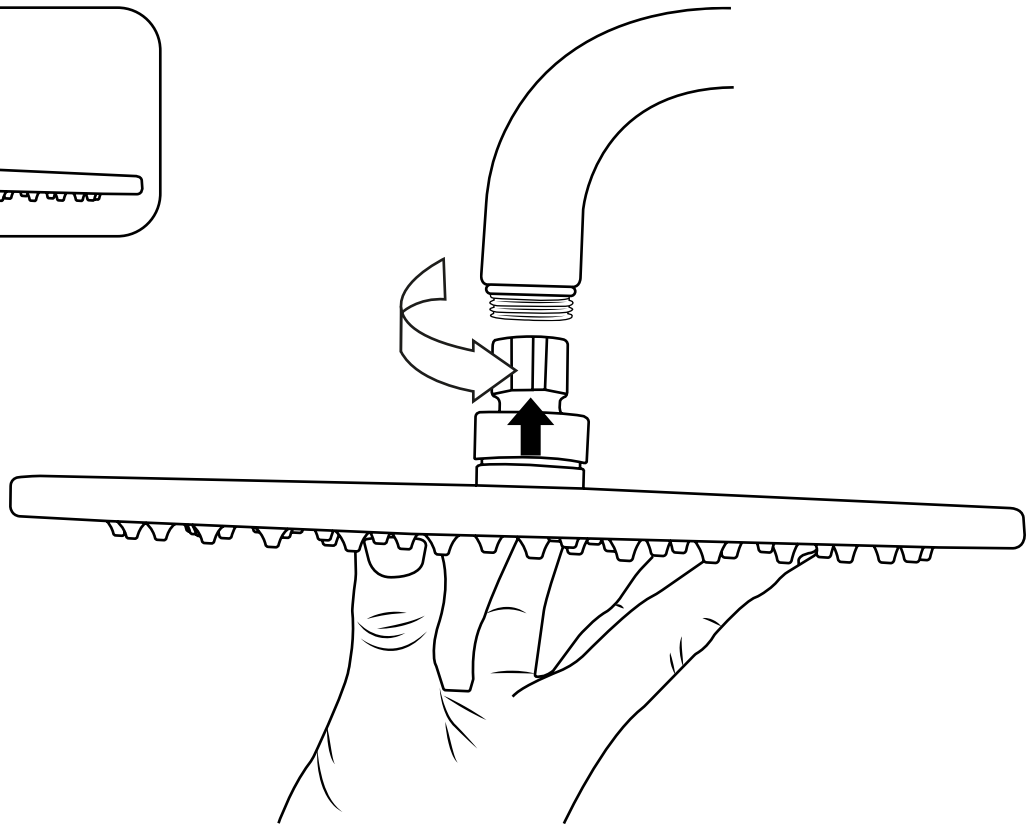

Milano

Various Shower Head Guides

- Recessed Shower Head
- Front Fix Shower Head & Arm
- Rear Fix Shower Head & Arm
- Wire Hanging Shower Head

Installation Guide

Large Recessed Shower Head

Installation Guide

Tools required for installing:

Parts included:

1

2

3

4

5

6