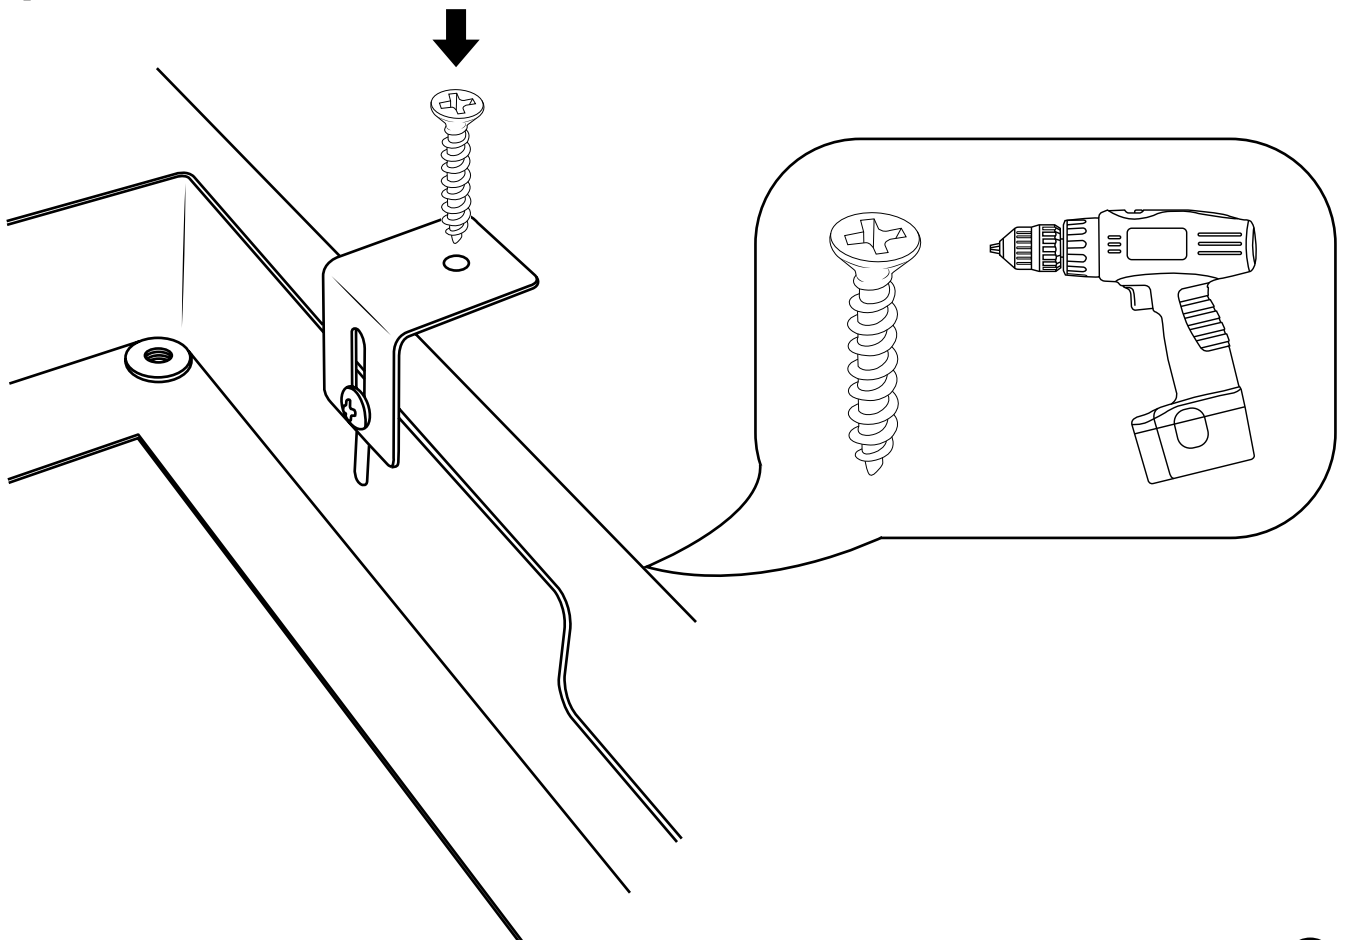

Milano

Various Shower Head Guides

- Recessed Shower Head
- Front Fix Shower Head & Arm
- Rear Fix Shower Head & Arm
- Wire Hanging Shower Head

Installation Guide

Large Recessed Shower Head

Installation Guide

Style may vary

Installation

Tools required for installing:

Parts included:

1

2

3

4

5

6

7

8

9

Milano

Wall Mounted Shower Head & Arm

Installation Guide