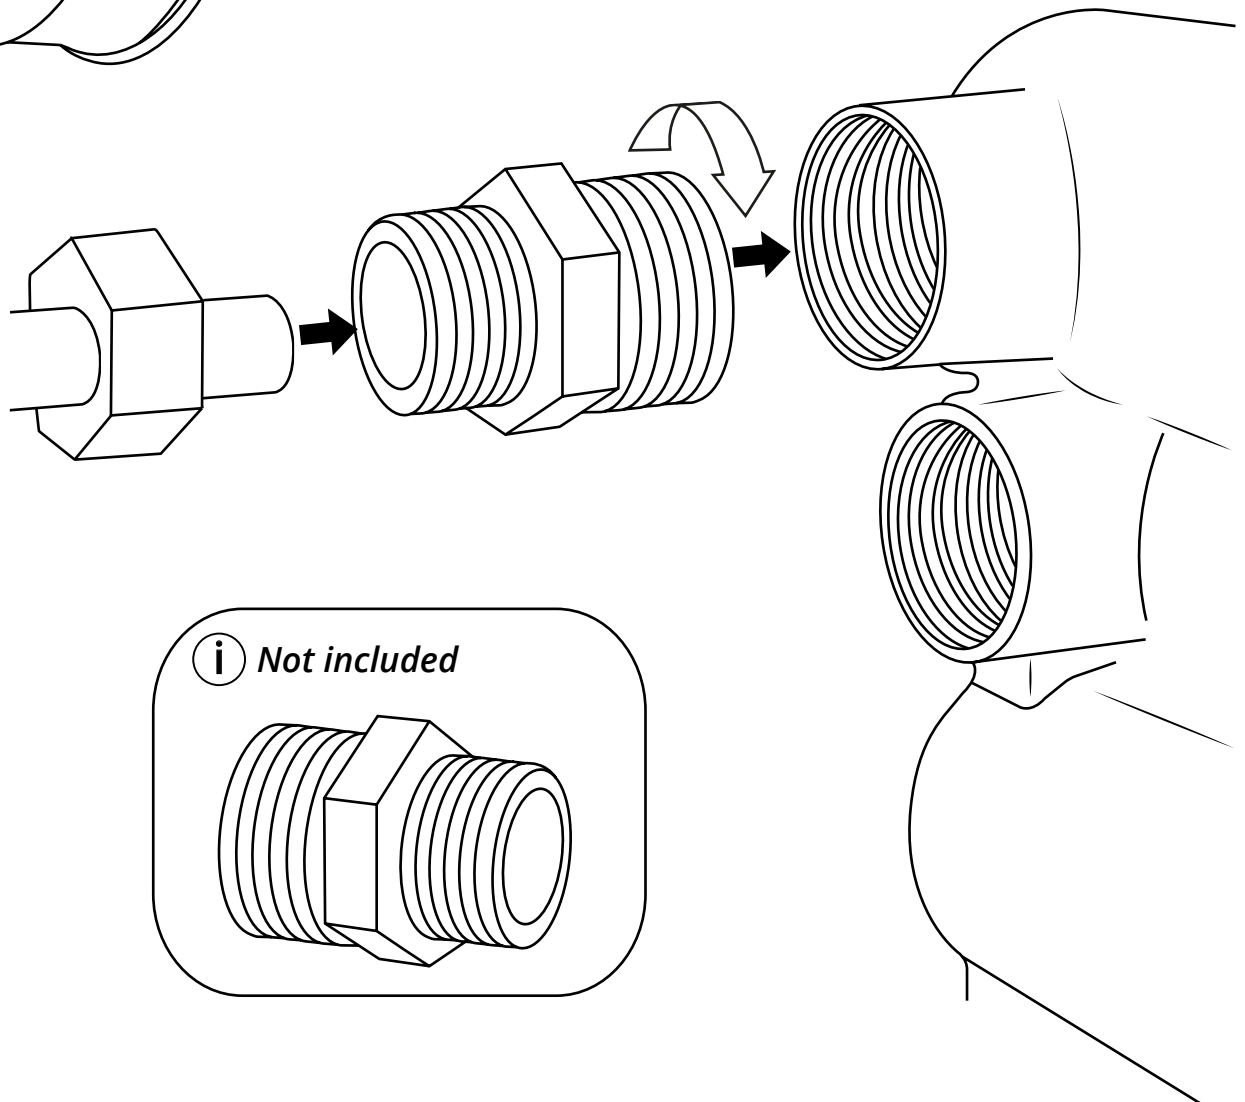

# Milano

Shower Valve

Installation Guide

## *Tools required for installing:*

**Parts included:**

1

2

3

4

5

6