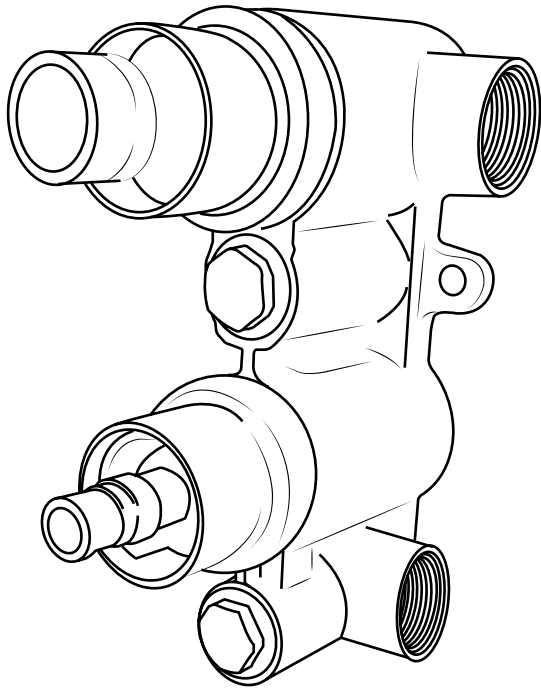

Parts included: