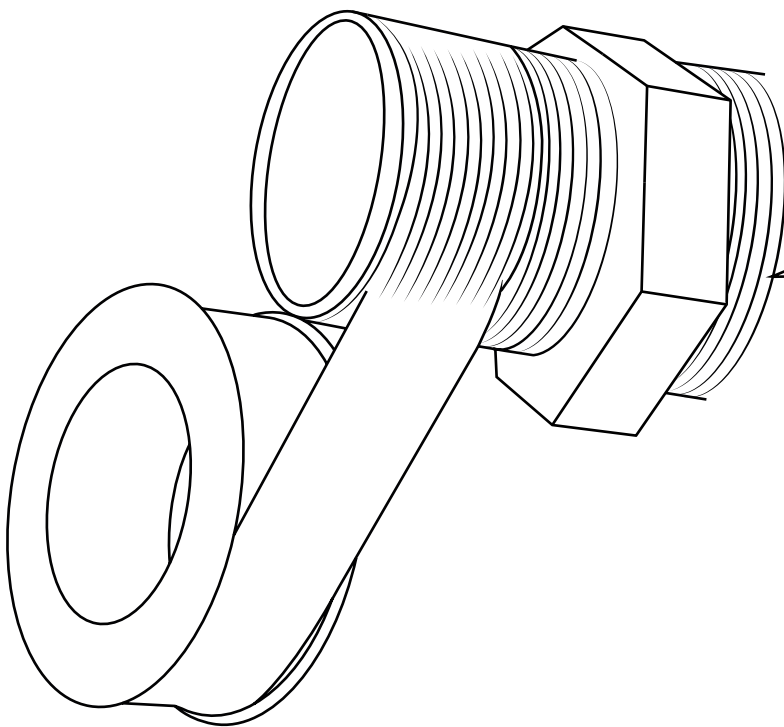

Milano

Shower Valve

Installation Guide

Installation

Tools required for installing:

Parts included:

1

2