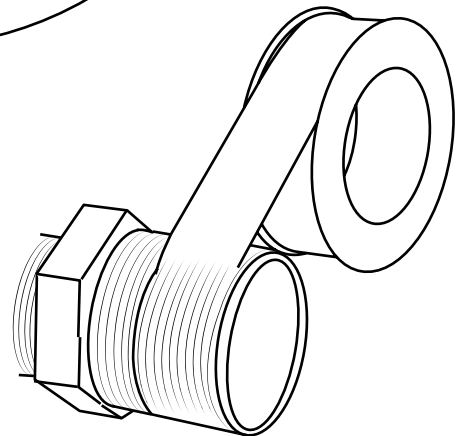

i Not included