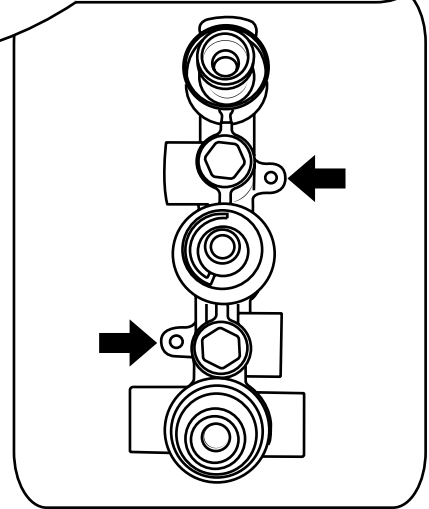

Milano

Shower Valve

Installation Guide

Installation

Tools required for installing:

Parts included:

1

2