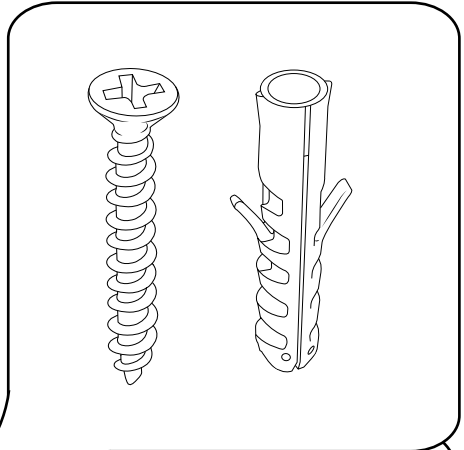

Milano

Shower Valve

Installation Guide

Installation

Tools required for installing:

Parts included:

1

2