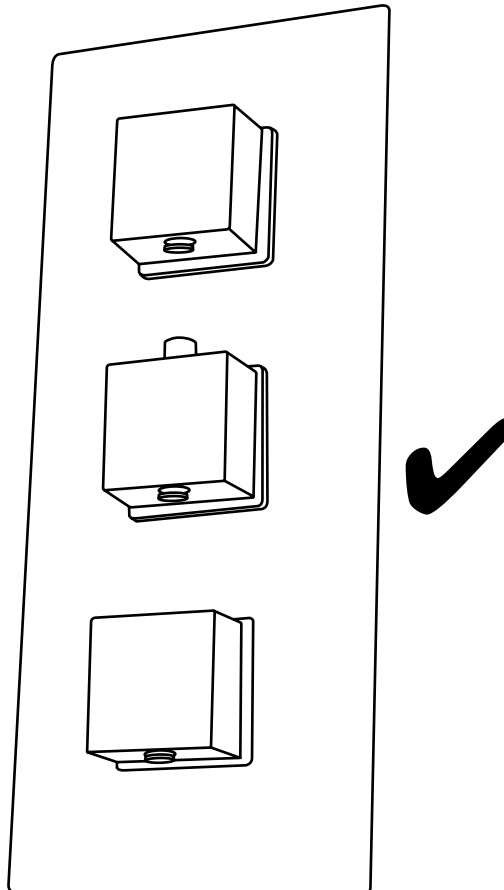

Milano

Shower Valve

Installation Guide

Installation

Tools required for installing:

Parts included:

1

2

i Not included

3

4

5

6

7

8

Installation Example