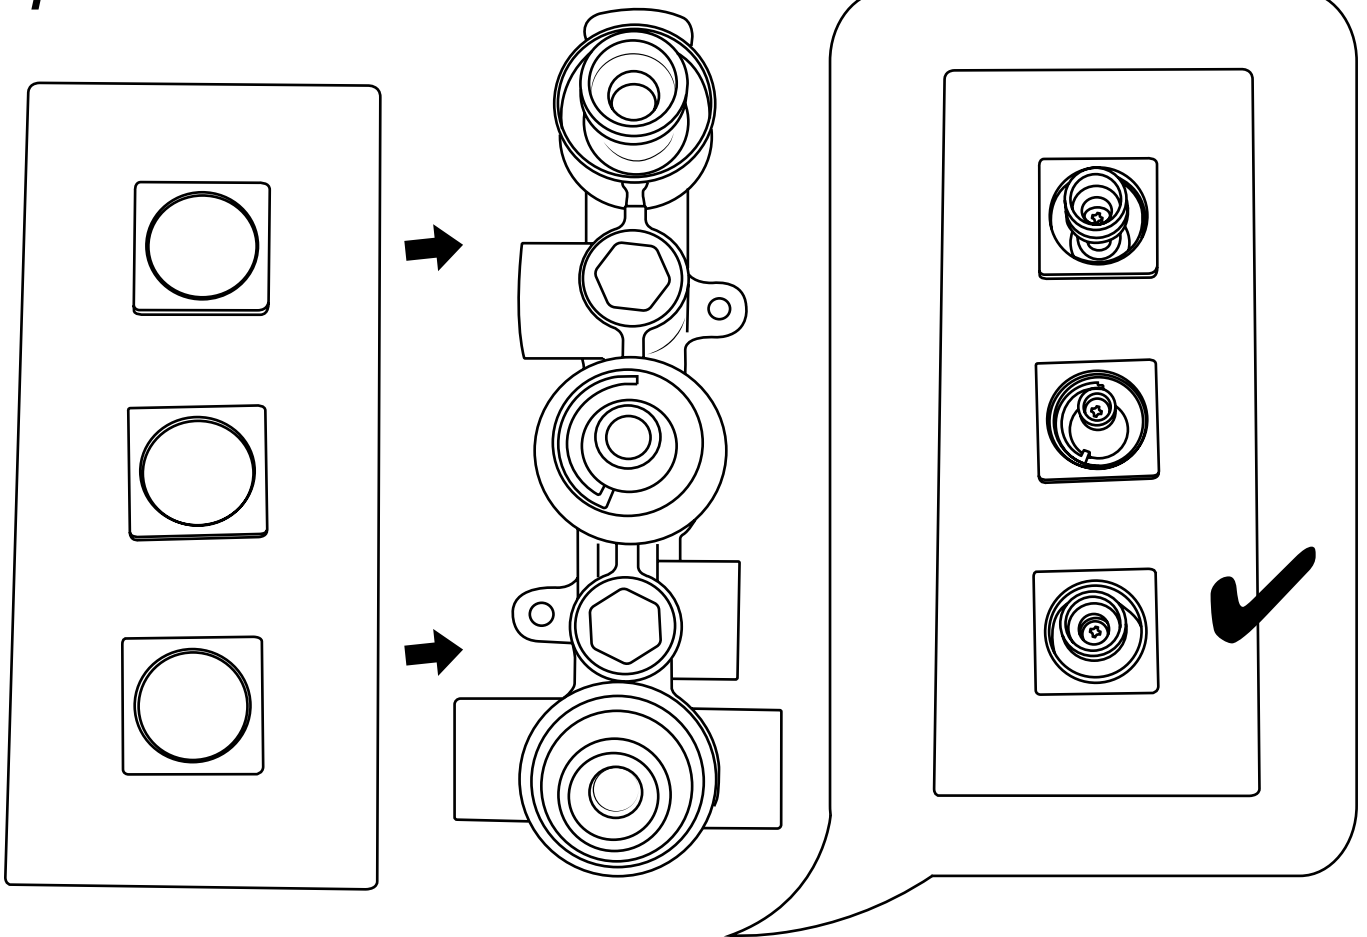

Milano

Shower Valve

Installation Guide

Installation

Tools required for installing:

Parts included:

1

2

i Not included

3

4

5

6

7

8

Installation Example