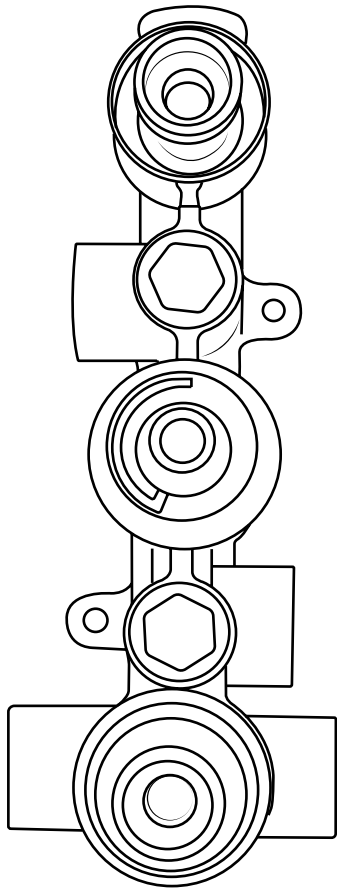

Milano

Shower Valve

Installation Guide

Installation

Tools required for installing:

Parts included:

1

2