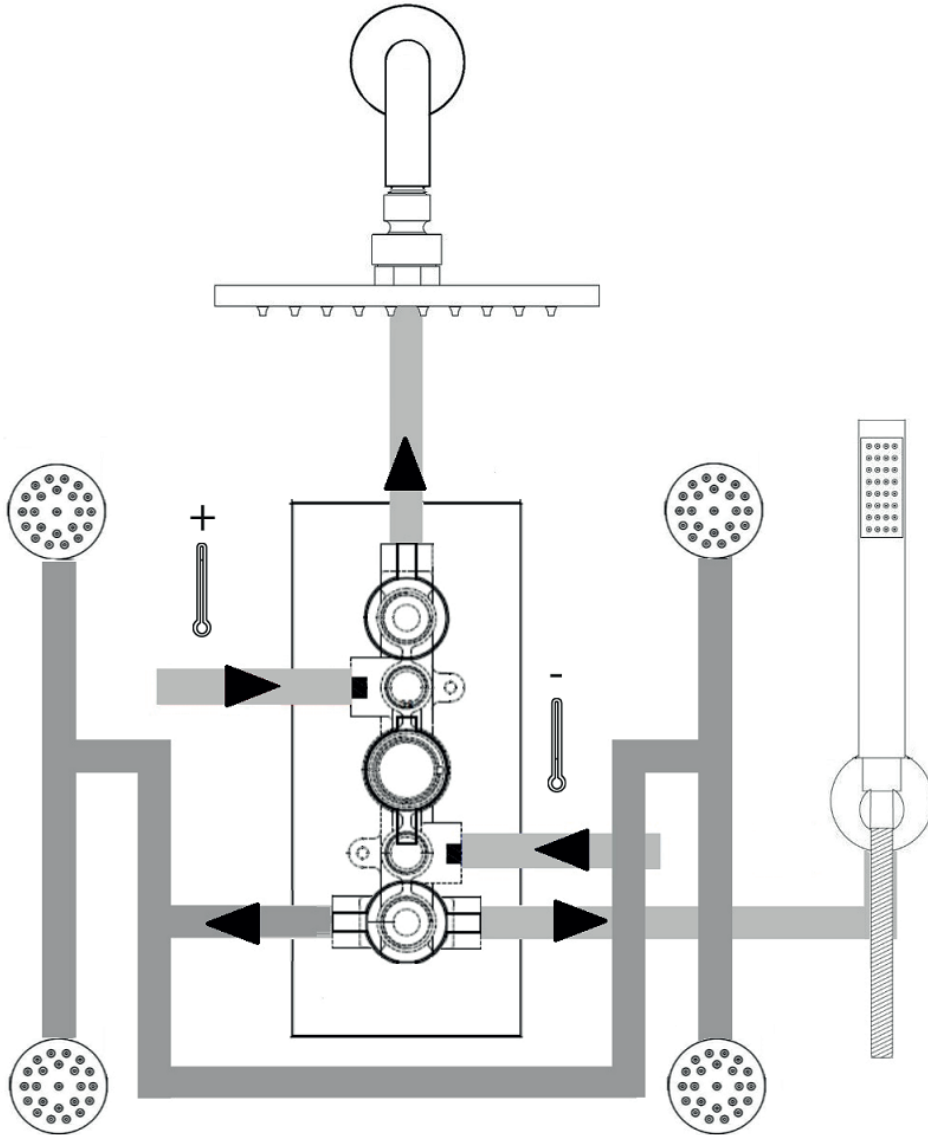

Milano

Shower Valve

Installation Guide

Installation

Tools required for installing:

Parts included:

1

2

i Not included

3

4

5

6

7

8

Installation Example