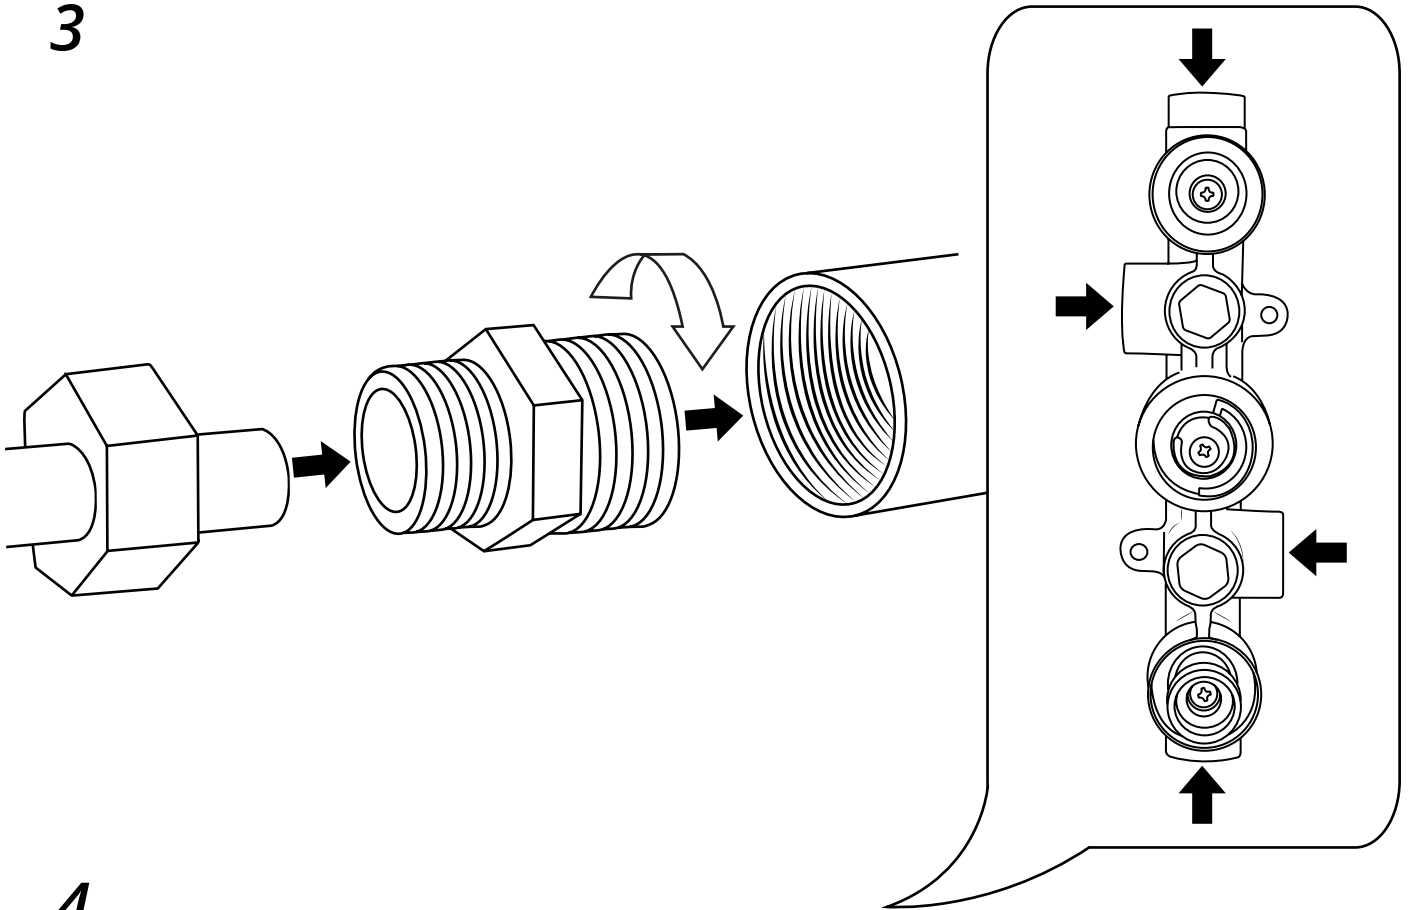

Milano

Shower Valve Guides

- Twin
- Triple
- Triple Diverter Valve

Installation Guide

Installation

Tools required for installing:

Milano

Shower Valve

Installation Guide

Parts included:

1

2

3

4

5

6

7

8

9

Installation Example

Milano

Shower Valve

Installation Guide

Parts included: