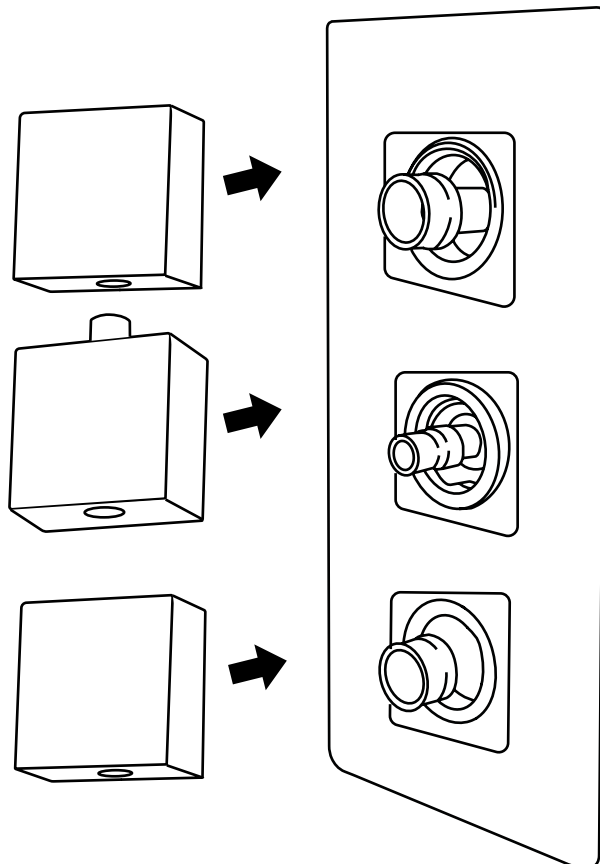

Milano

Shower Valve Guides

- Twin
- Triple
- Triple Diverter Valve

Installation Guide

Installation

Tools required for installing:

Milano

Shower Valve

Installation Guide

Parts included:

1

2

3

4

5

6

7

8

9

Installation Example

Milano

Shower Valve

Installation Guide

Parts included: