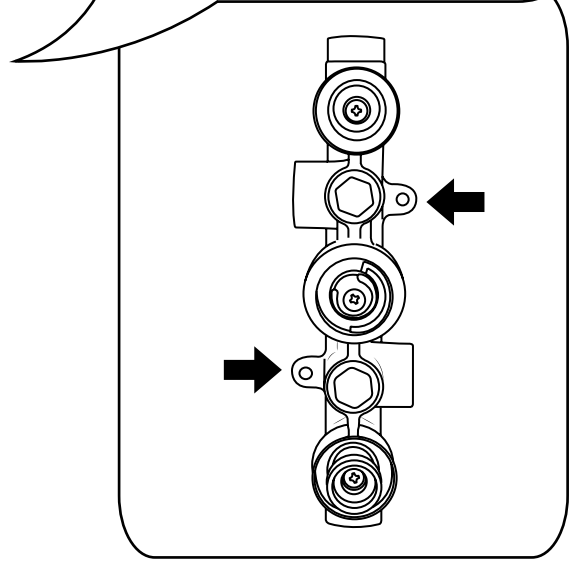

Milano

Shower Valve Guides

- Twin
- Triple
- Triple Diverter Valve

Installation Guide

Installation

Tools required for installing:

Milano

Shower Valve

Installation Guide

Parts included:

1

2

3

4

5

6

7

8

9

10

11

Installation Example

Milano

Shower Valve