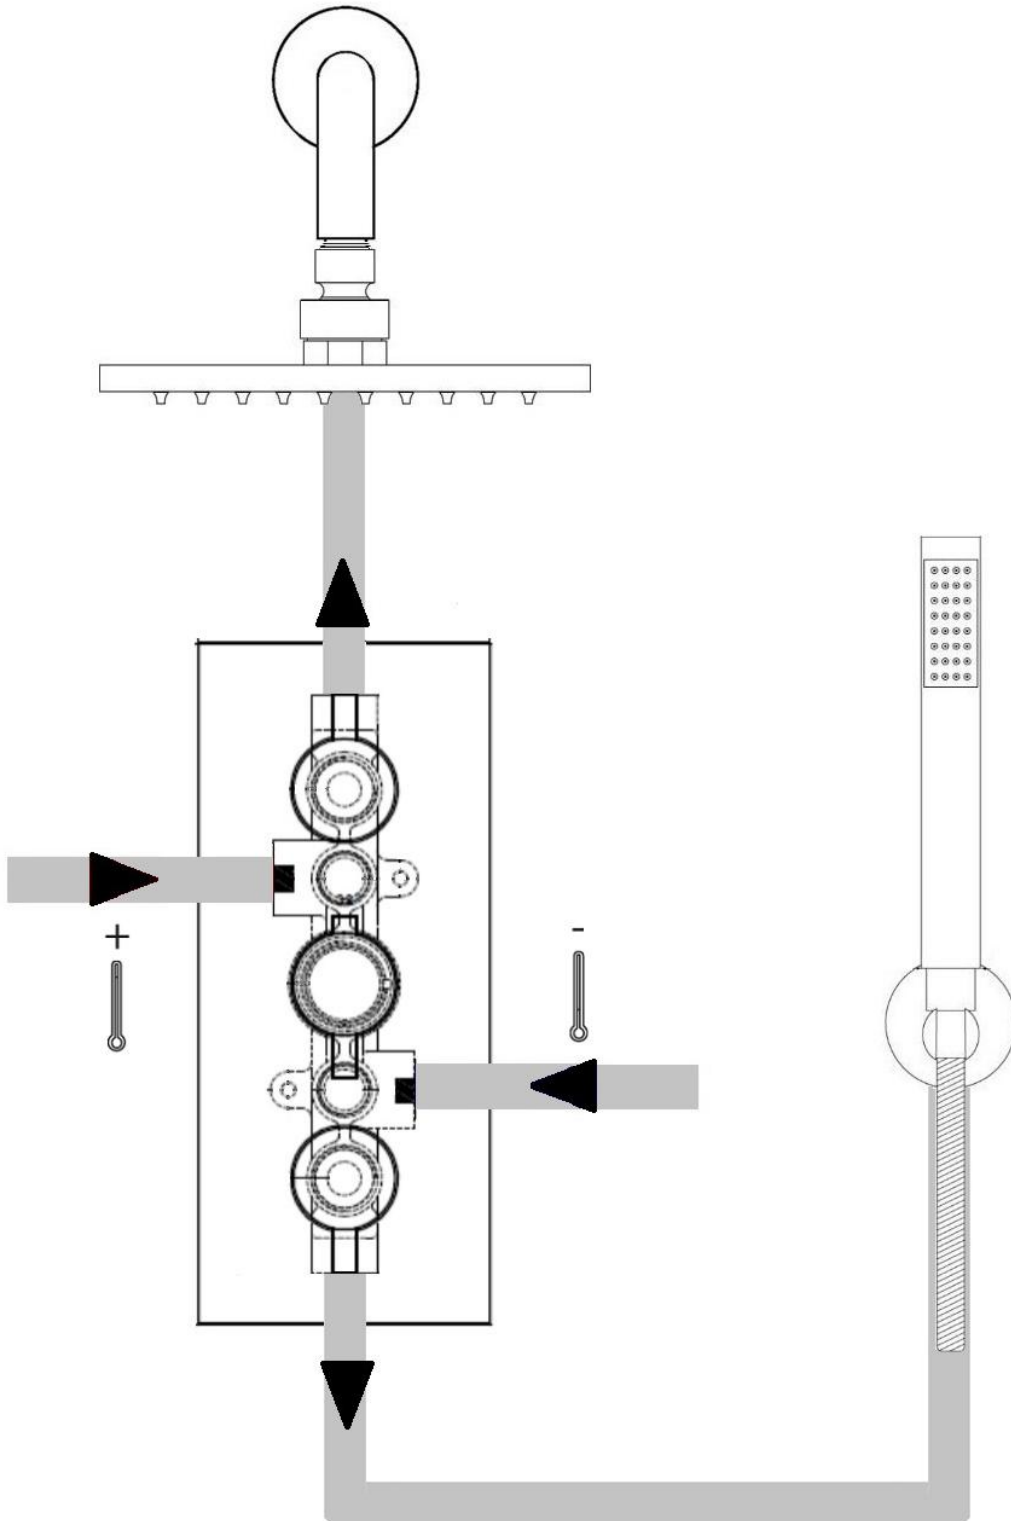

Milano

Shower Valve Guides

- Twin
- Triple
- Triple Diverter Valve

Installation Guide

Installation

Tools required for installing:

Milano

Shower Valve

Installation Guide

Parts included:

1

2

3

4

5

6

7

8

9

Installation Example

Milano

Shower Valve

Installation Guide

Parts included: