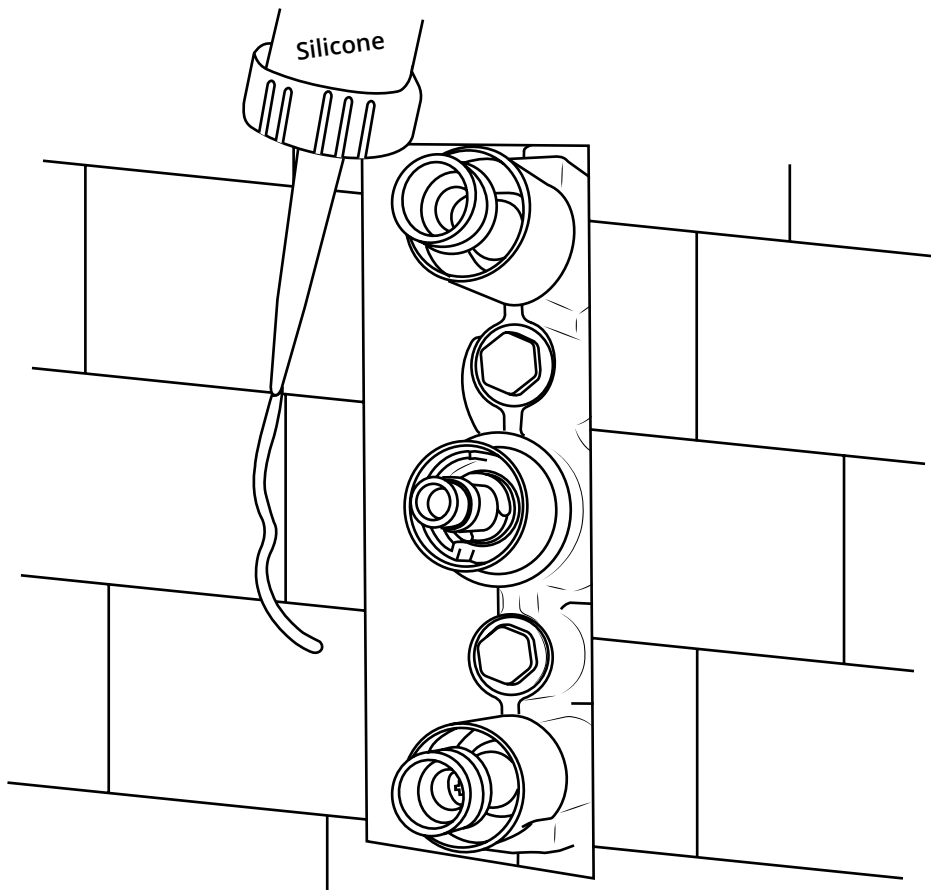

Milano

Shower Valve Guides

- Twin
- Triple
- Triple Diverter Valve

Installation Guide

Installation

Tools required for installing:

Milano

Shower Valve

7

8

9

10

11

Installation Example

Milano

Shower Valve

Installation Guide

Parts included:

1

2

3

4

5

6

7

8

9

Installation Example

Milano

Shower Valve

Installation Guide

Parts included: