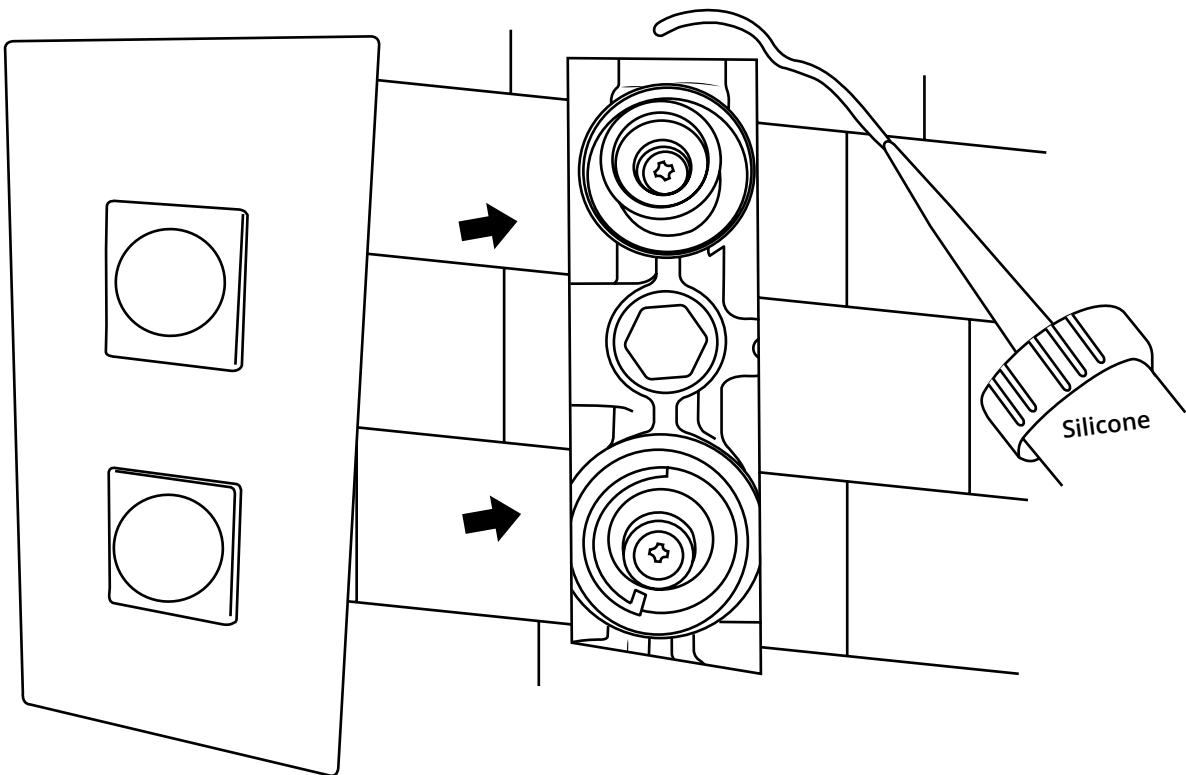

Milano

Shower Valve Guides

- Twin
- Triple
- Triple Diverter Valve

Installation Guide

Installation

Tools required for installing:

Milano

Shower Valve

Installation Guide

Parts included:

1

2

3

4

5

6