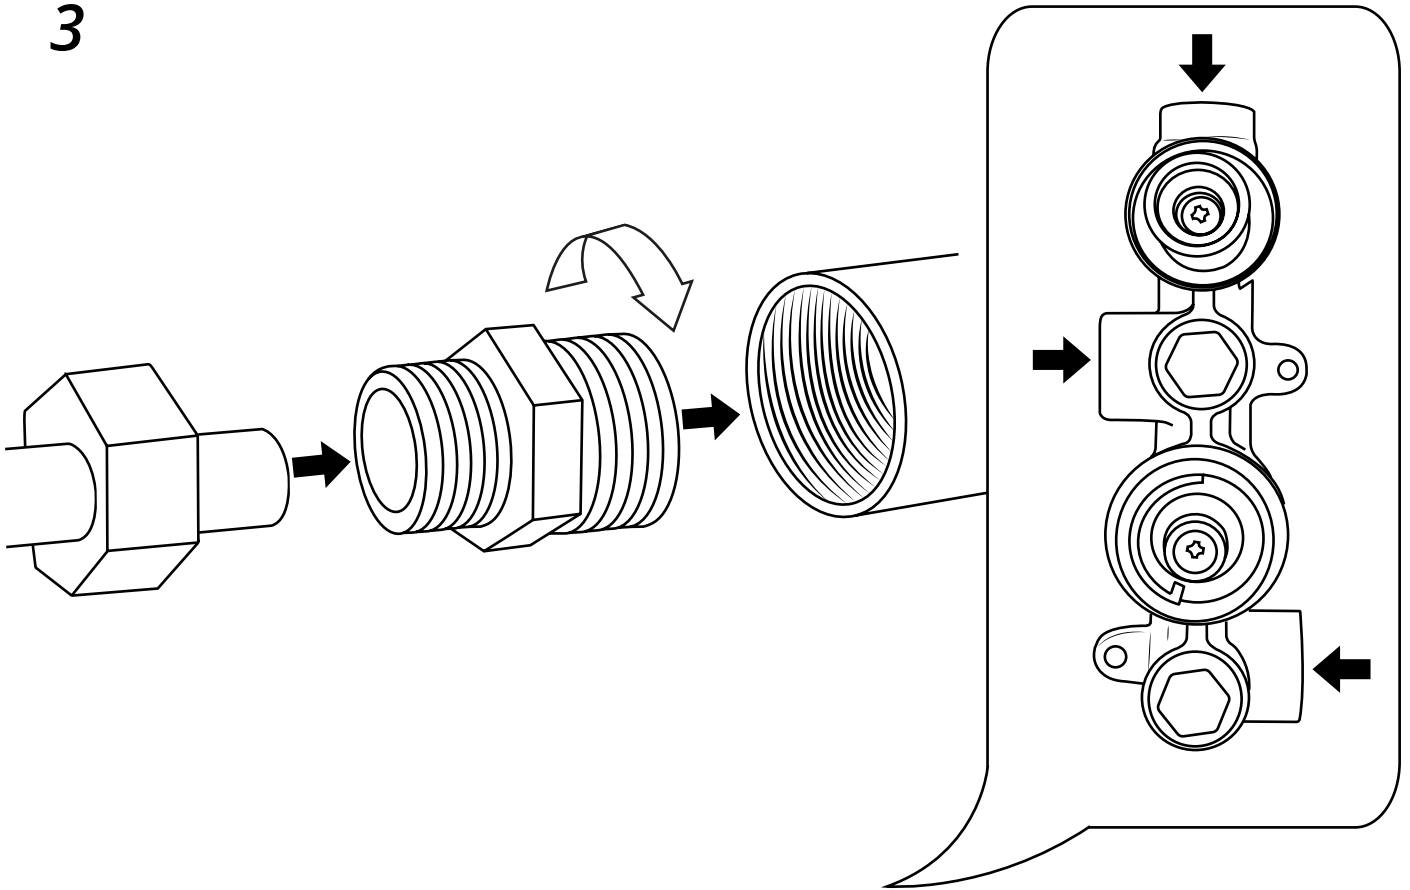

Milano

Shower Valve Guides

- Twin
- Triple
- Triple Diverter Valve

Installation Guide

Installation

Tools required for installing:

Milano

Shower Valve

Installation Guide

Parts included:

1

2

3

4

5

6