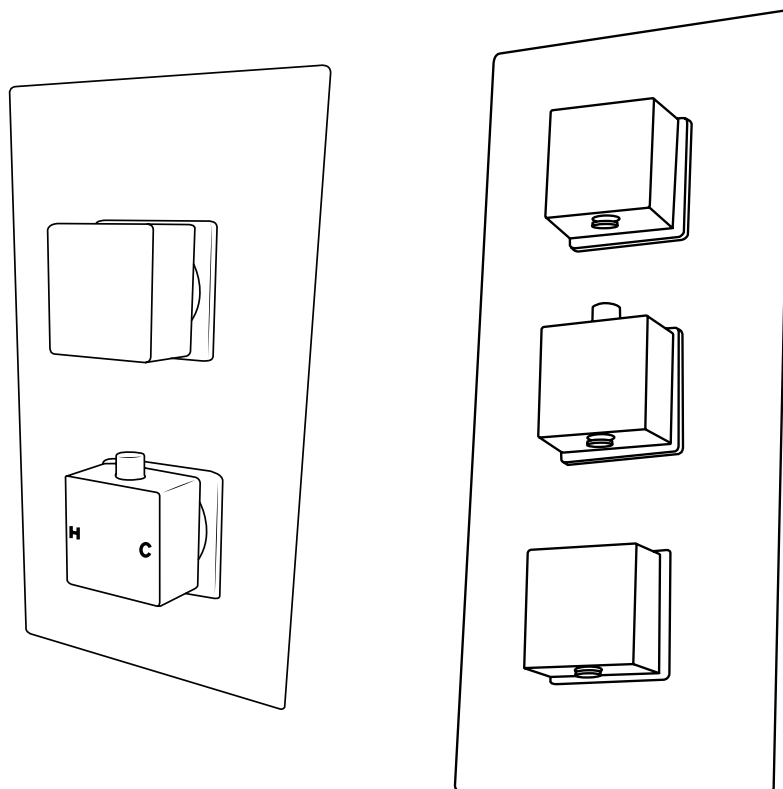

Milano

Shower Valve Guides

- Twin
- Triple
- Triple Diverter Valve

Installation Guide

Installation

Tools required for installing:

Milano

Shower Valve

Installation Guide

Parts included:

1

2

3

4

5

6