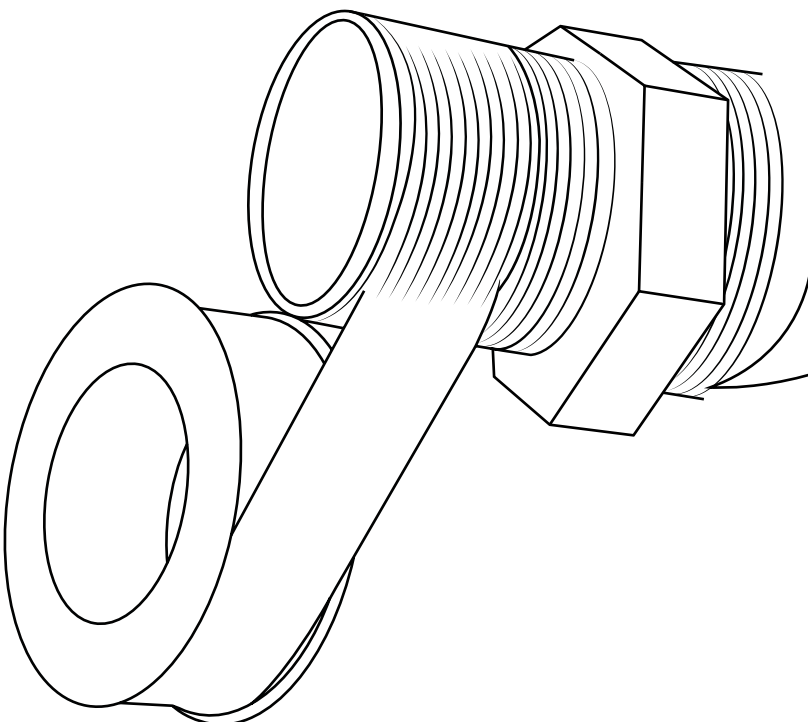

Milano

Shower Valve Guides

- Twin
- Triple
- Triple Diverter Valve

Installation Guide

Installation

Tools required for installing:

Milano

Shower Valve

Installation Guide

Parts included:

1

2

3

4

5

6

7

8

9

Installation Example

Milano

Shower Valve

Installation Guide

Parts included: