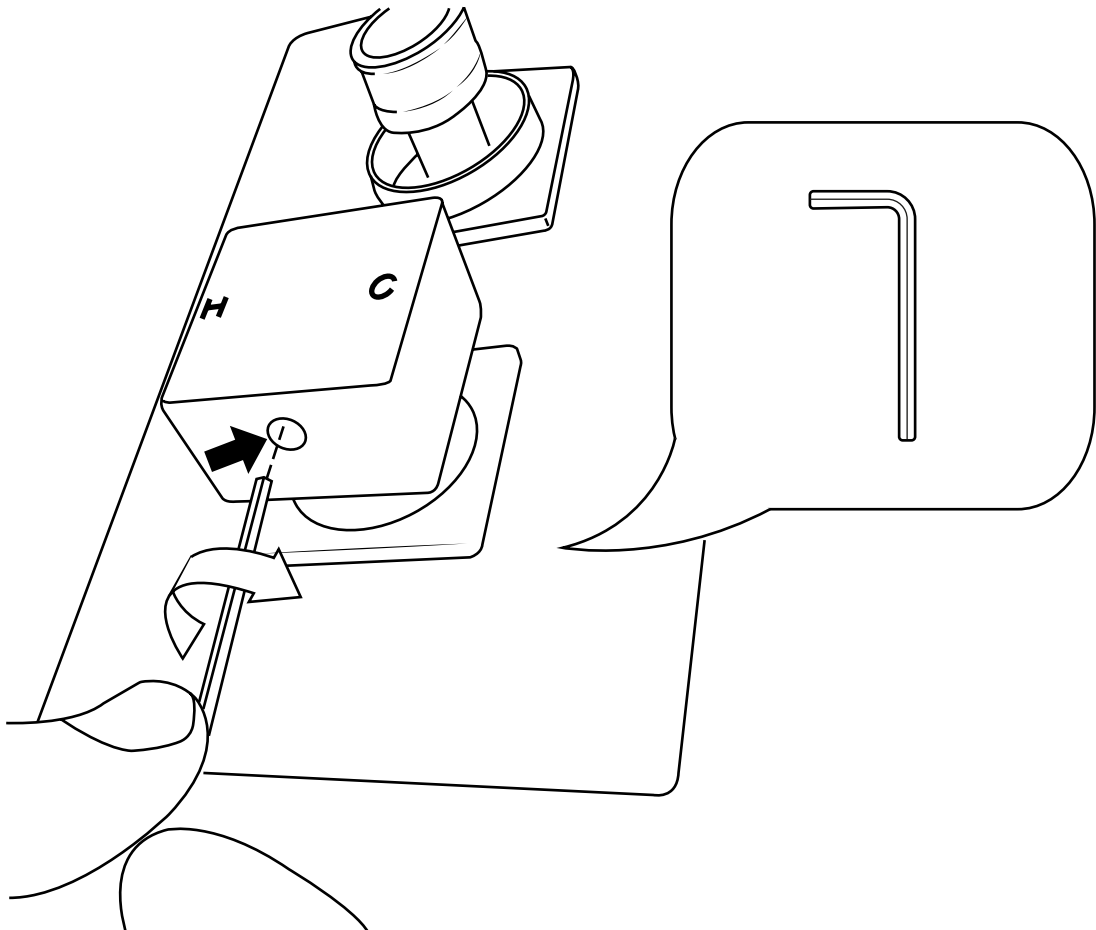

Milano

Shower Valve Guides

- Twin
- Triple
- Triple Diverter Valve

Installation Guide

Installation

Tools required for installing:

Milano

Shower Valve

Installation Guide

Parts included:

1

2

3

4

5

6