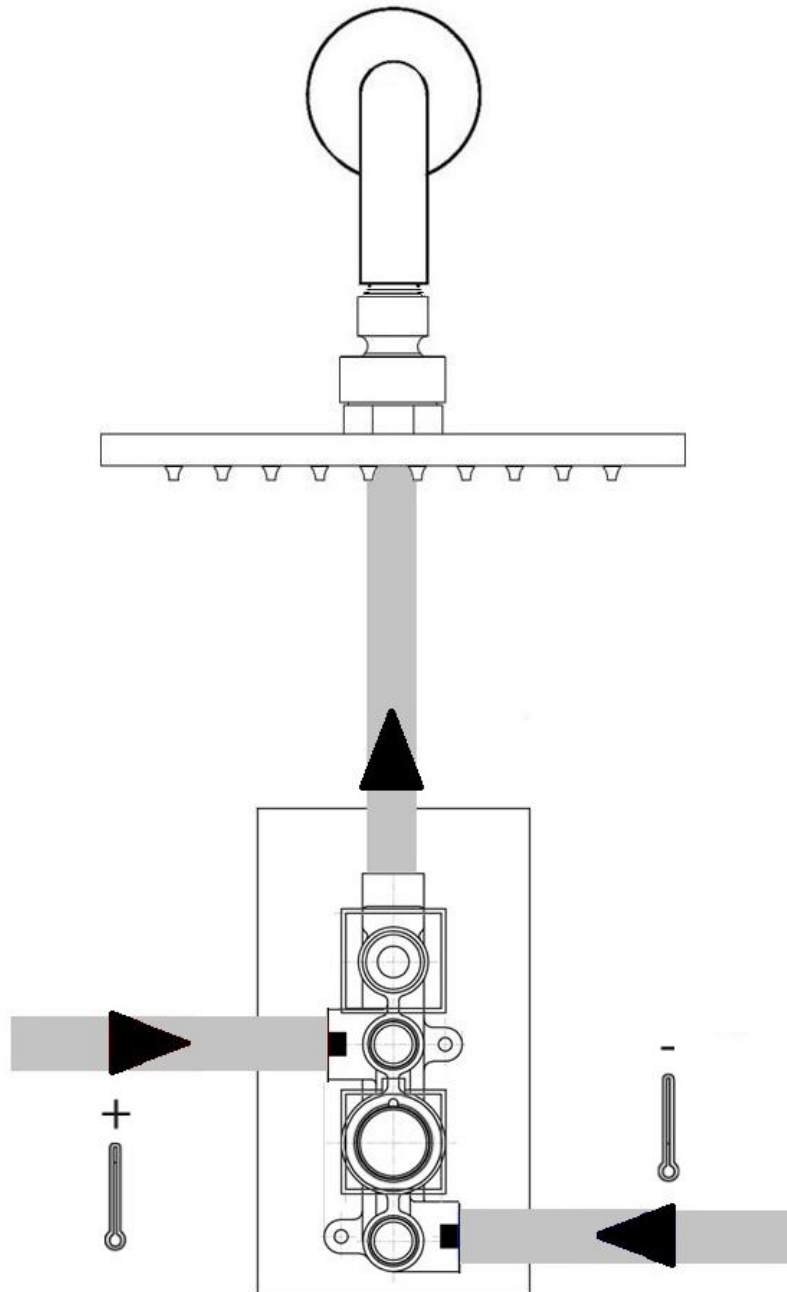

Milano

Shower Valve Guides

- Twin
- Triple
- Triple Diverter Valve

Installation Guide

Installation

Tools required for installing:

Milano

Shower Valve

7

8

9

10

11

Installation Example

Milano

Shower Valve

Installation Guide

Parts included:

1

2

3

4

5

6

7

8

9

Installation Example

Milano

Shower Valve

Installation Guide

Parts included: