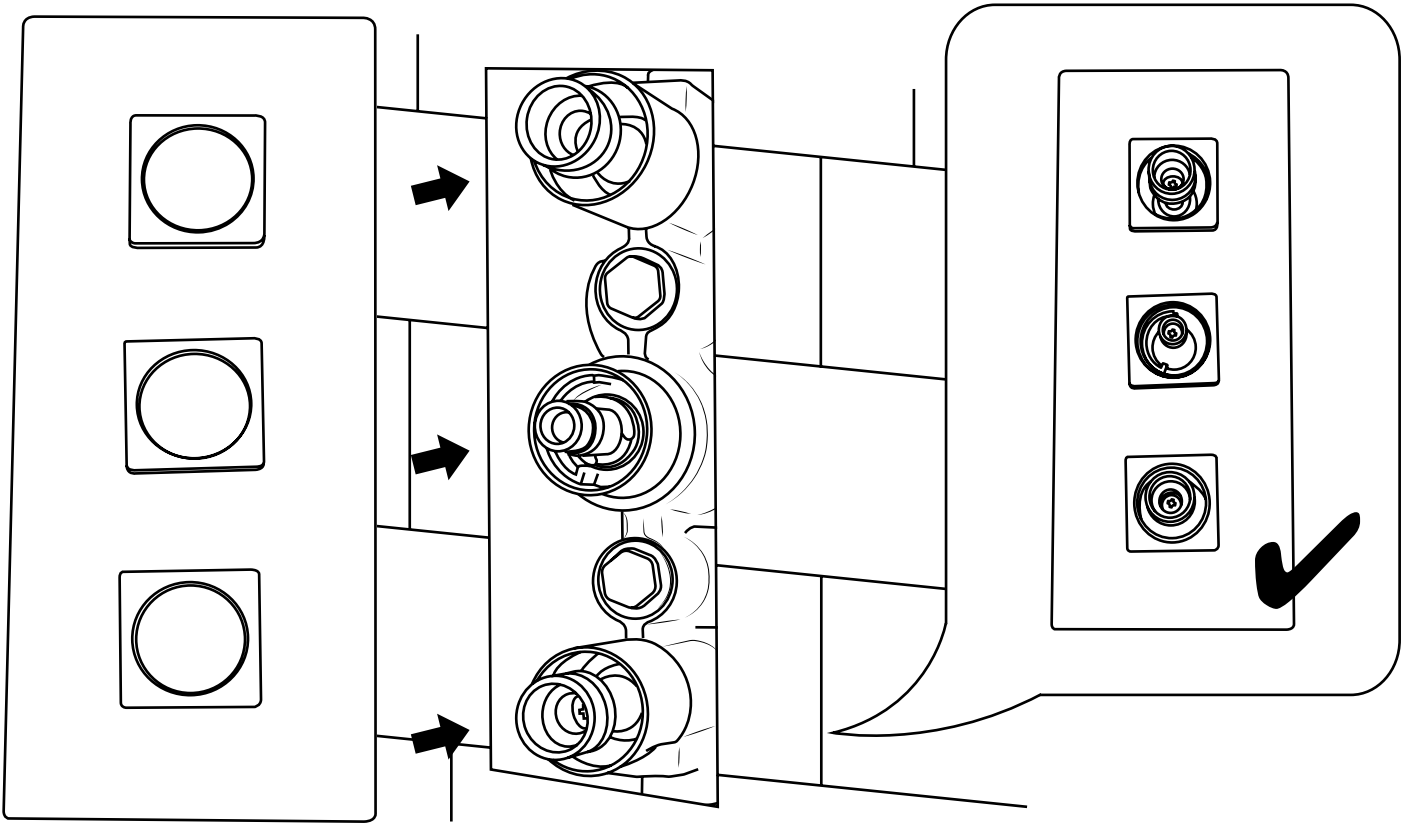

Milano

Shower Valve Guides

- Twin
- Triple
- Triple Diverter Valve

Installation Guide

Installation

Tools required for installing:

Milano

Shower Valve

Installation Guide

Parts included:

1

2

3

4

5

6

7

8

9

Installation Example

Milano

Shower Valve

Installation Guide

Parts included: