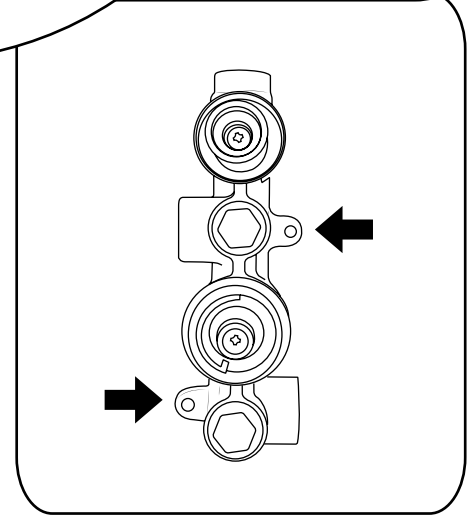

Milano

Shower Valve Guides

- Twin
- Triple
- Triple Diverter Valve

Installation Guide

Installation

Tools required for installing:

Milano

Shower Valve

Installation Guide

Parts included:

1

2

3

4

5

6