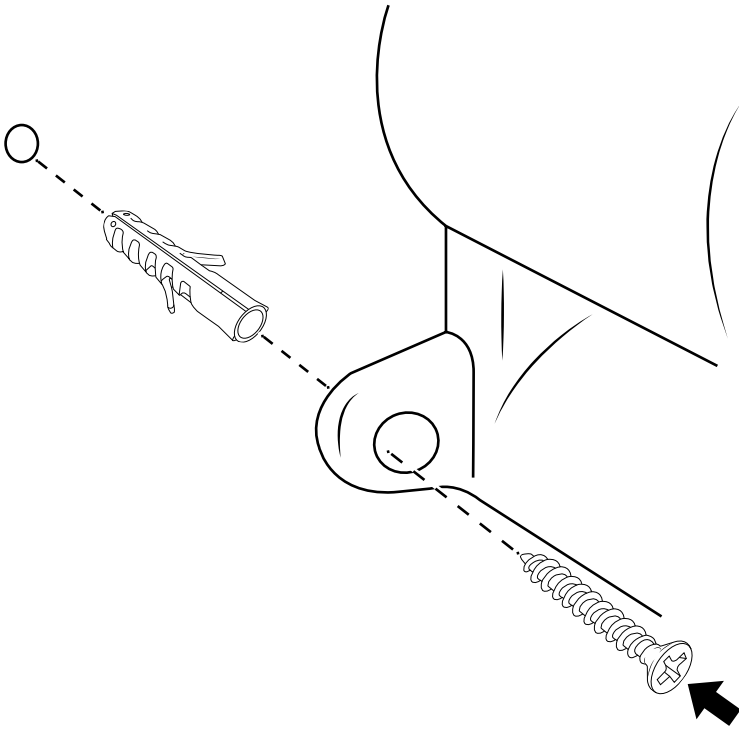

Milano

Shower Valve Guides

- Twin
- Triple
- Triple Diverter Valve

Installation Guide

Installation

Tools required for installing:

Milano

Shower Valve

7

8

9

10

11

Installation Example

Milano

Shower Valve

Installation Guide

Parts included:

1

2

3

4

5

6