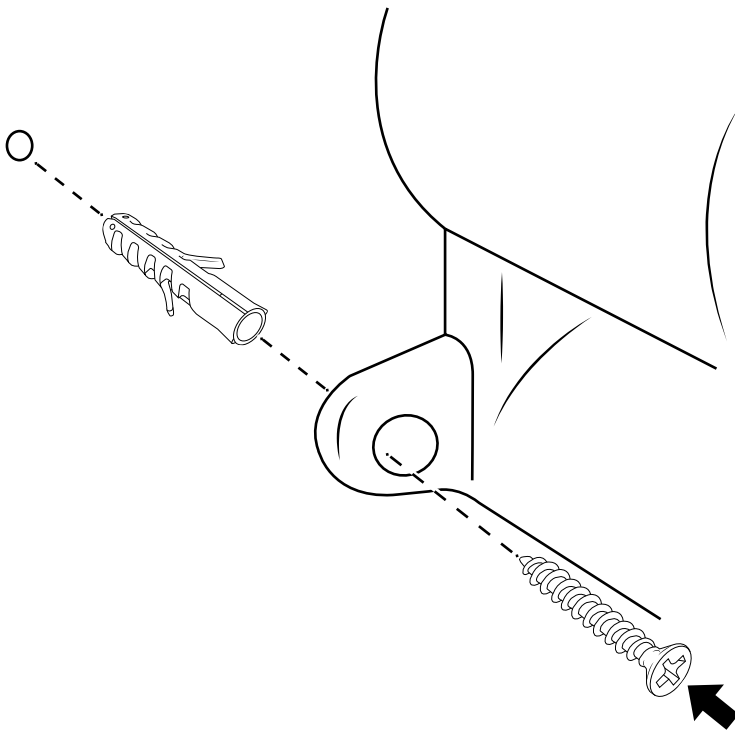

Milano

Shower Valve Guides

- Twin
- Triple
- Triple Diverter Valve

Installation Guide

Installation

Tools required for installing:

Milano

Shower Valve

Installation Guide

Parts included:

1

2

3

4

5

6