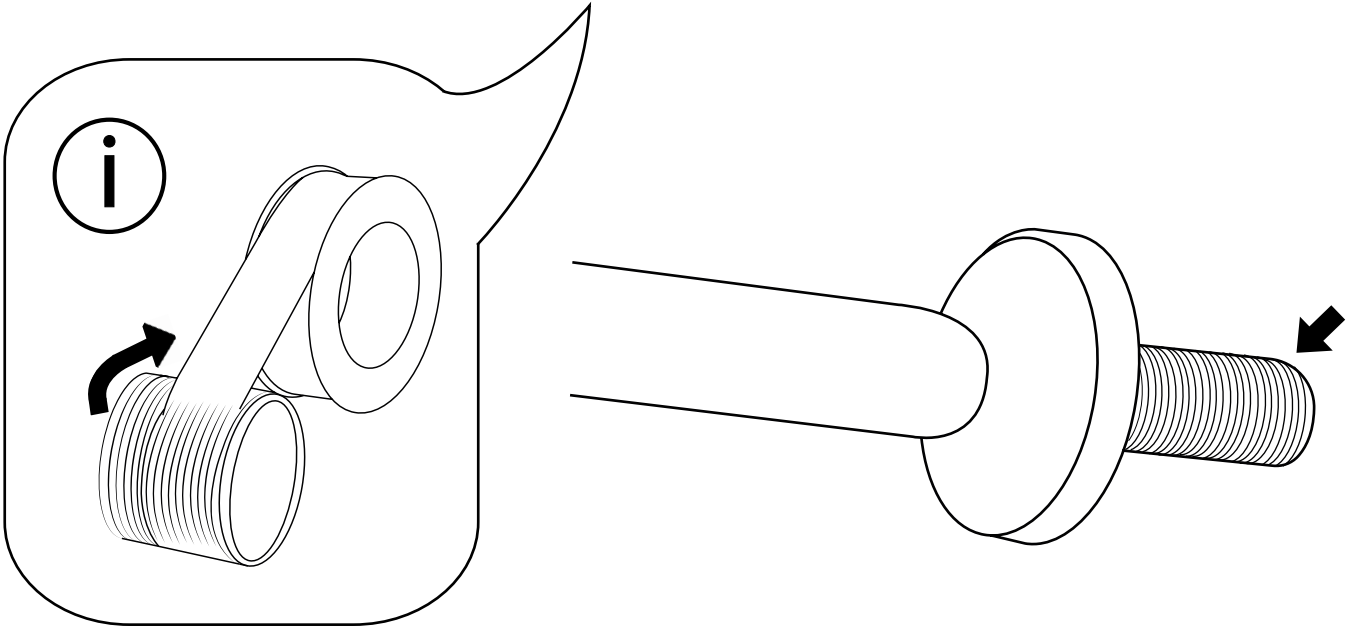

Milano

Wall Mounted Shower Head & Arm

Installation Guide

Style may vary

Installation

Tools required for installing:

Parts included:

1