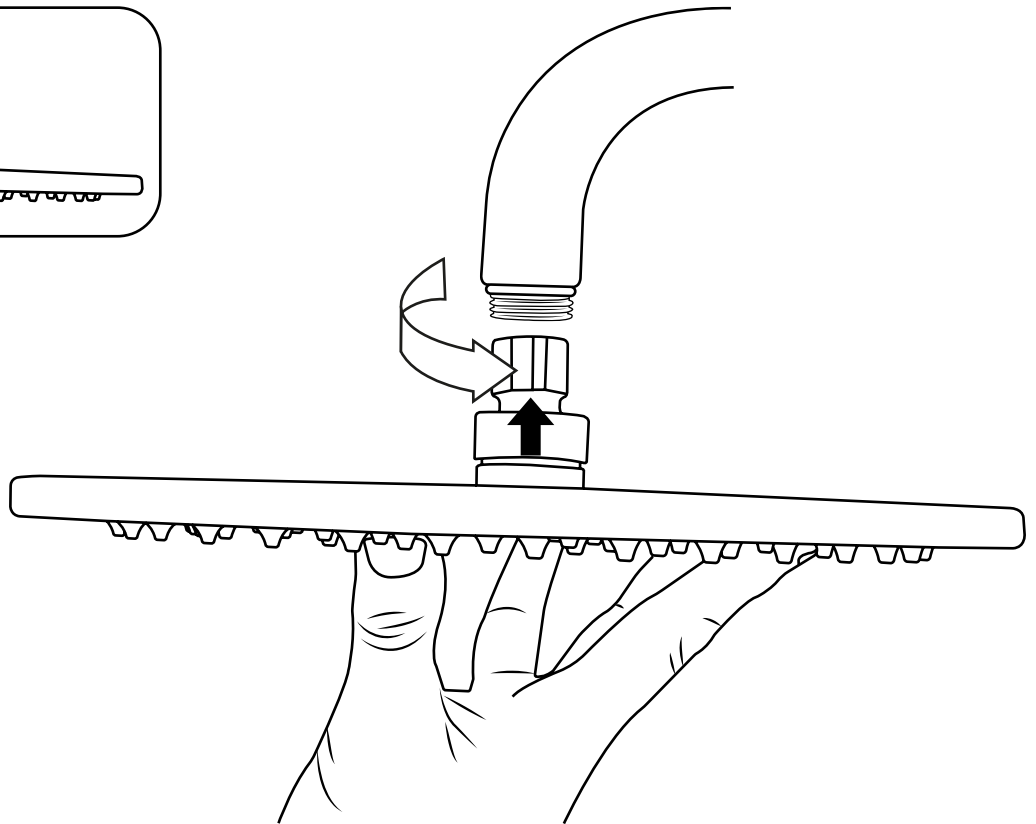

5

6

If you require any additional information or have any issues with this product please refer to the website.