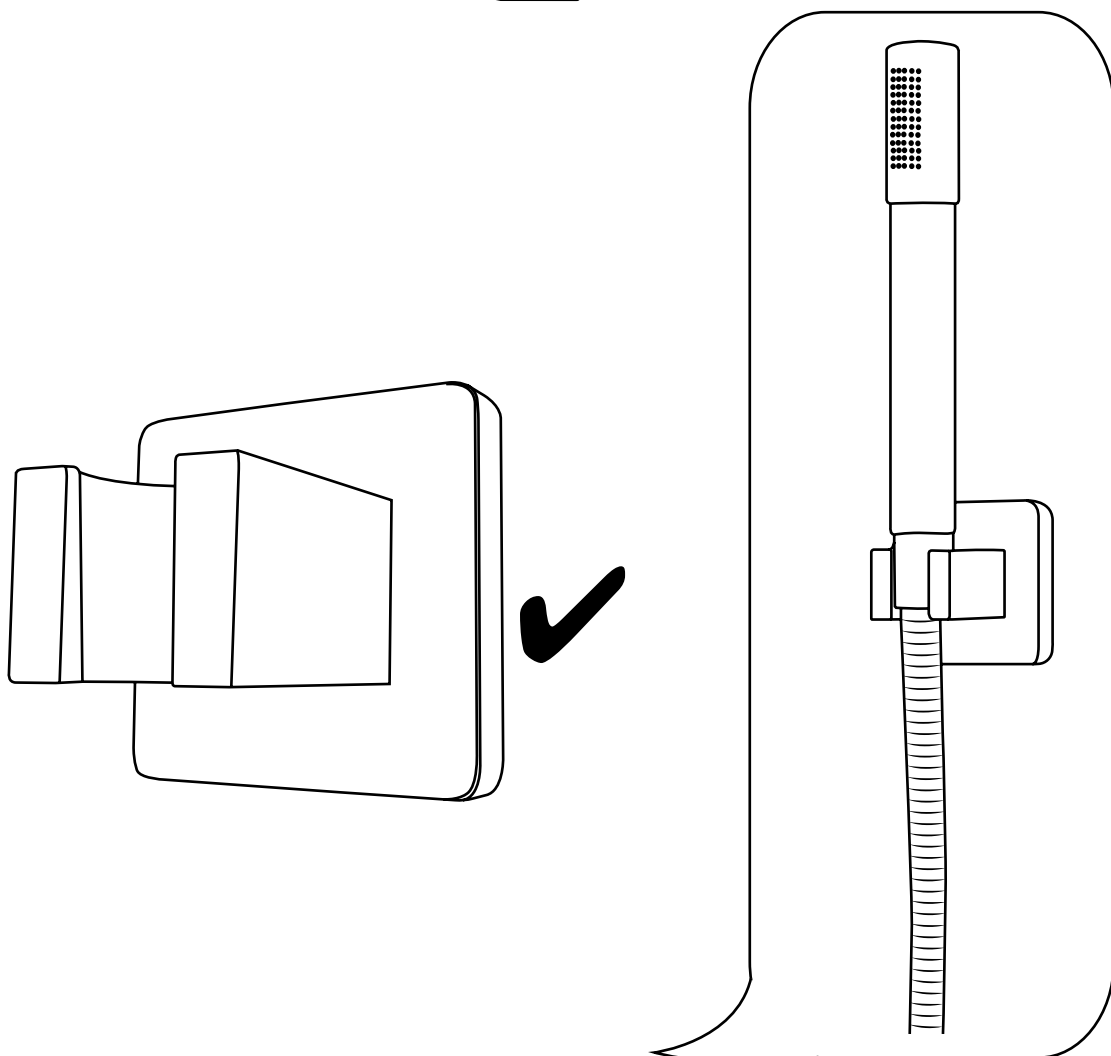

5

6

If you require any additional information or have any issues with this product please refer to the website.