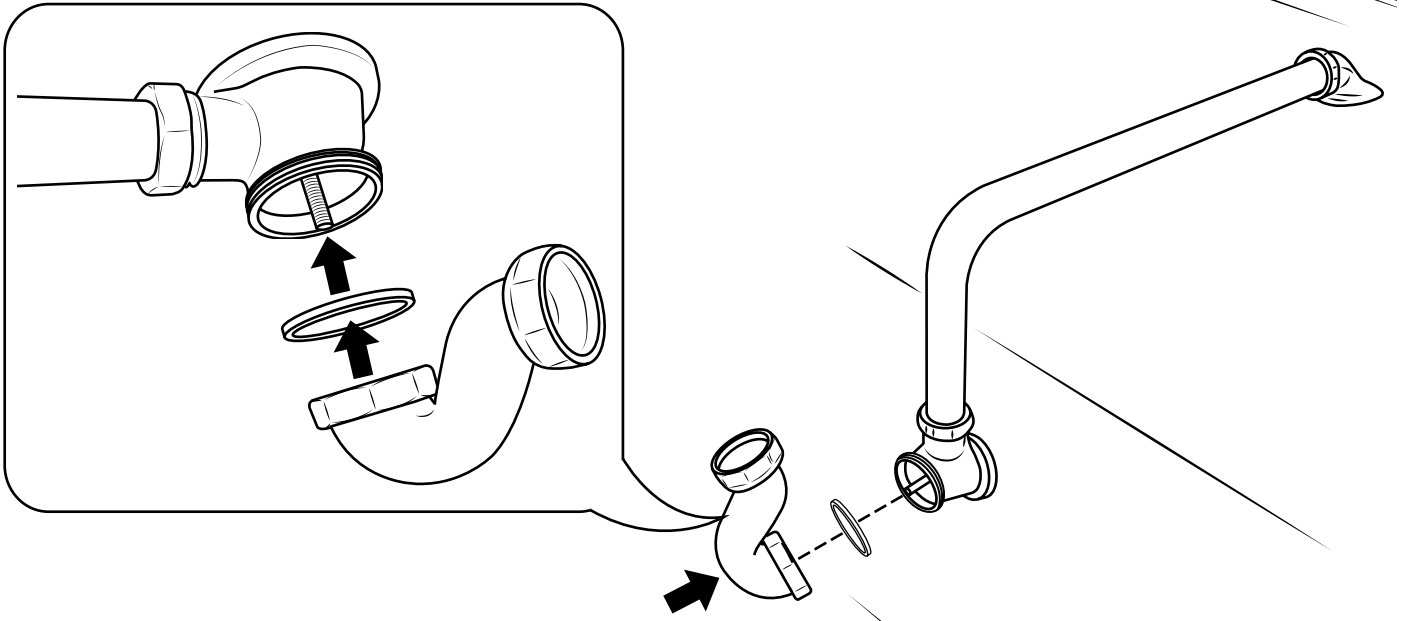

Milano

Shallow Seal Bath Trap and Outlet Pipe

 Style may vary

Installation Guide

Installation

Tools required for installing:

Parts included:

1