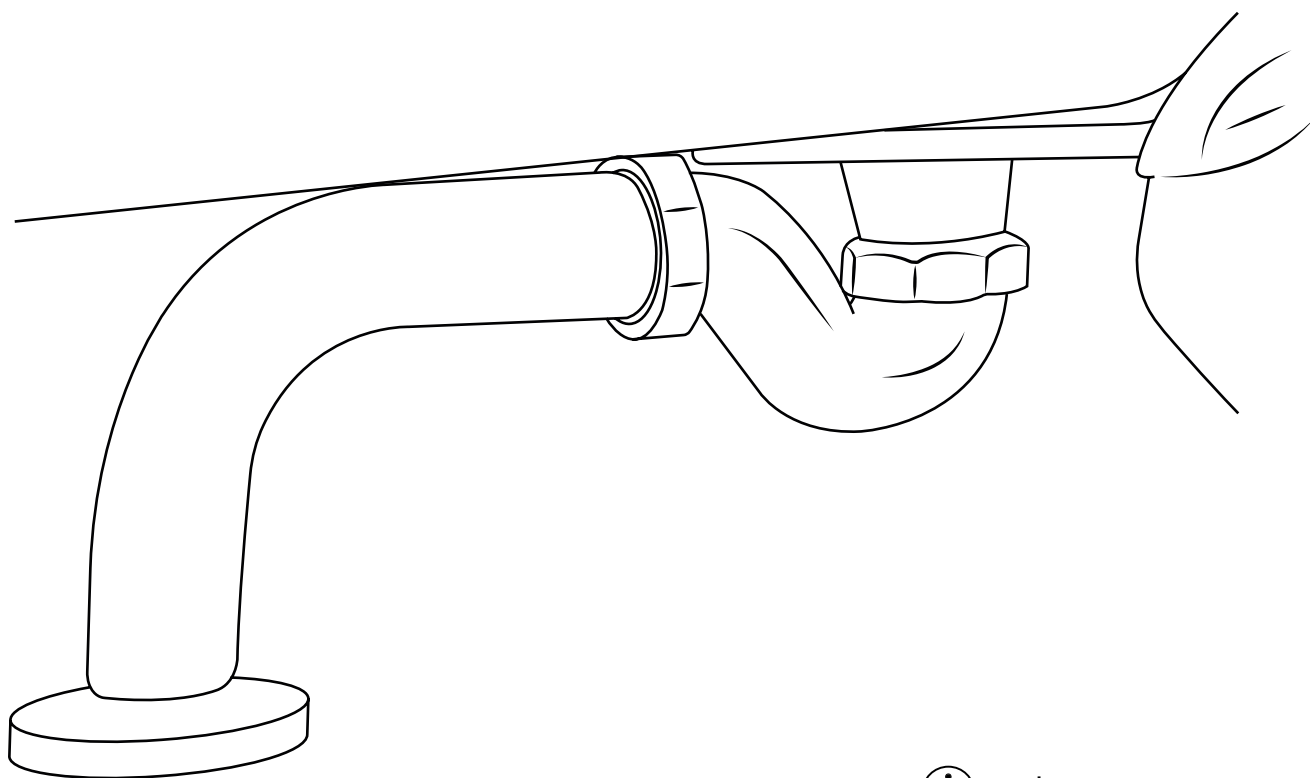

Milano

Shallow Seal Bath Trap and Outlet Pipe

 Style may vary

Installation Guide

Installation

Tools required for installing:

Parts included:

1