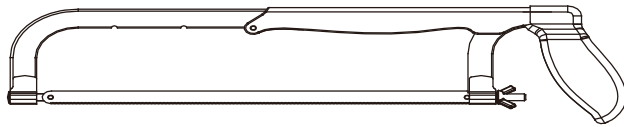

Milano

Shallow Seal Bath Trap and Outlet Pipe

 Style may vary

Installation Guide

Installation

Tools required for installing:

Parts included:

1