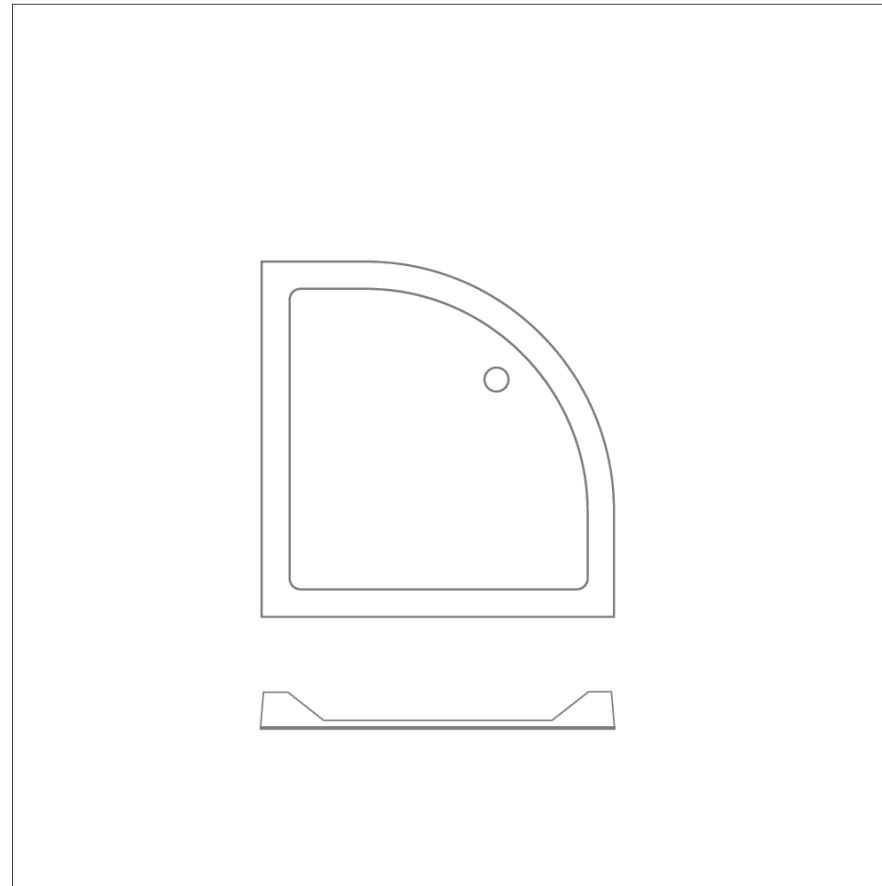

Milano

SHAPE	HAND	MATERIAL	DEPTH (MM)	WIDTH (MM)	LENGTH (MM)	WEIGHT (KG)	WASTE INCLUDED
Quadrant	Reversible	Acrylic Capped ABS	45	800	800	11	Yes
Quadrant	Reversible	Acrylic Capped ABS	45	900	900	12	Yes
Quadrant	Reversible	Acrylic Capped ABS	45	1000	1000	15	Yes