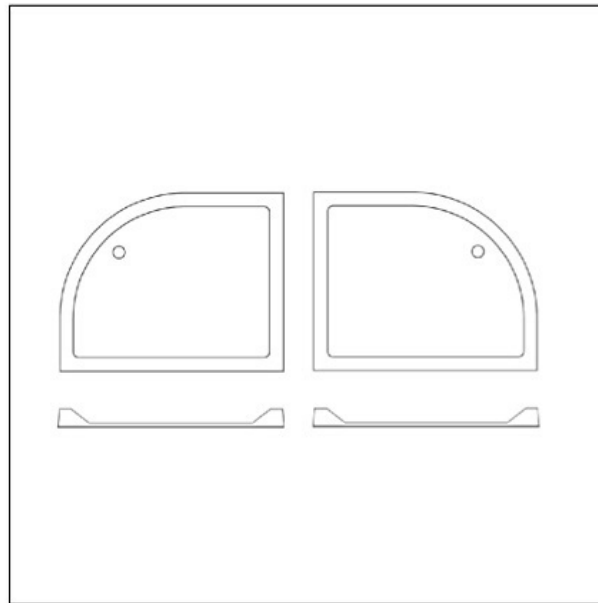

Milano

SHAPE	HAND	MATERIAL	DEPTH (MM)	WIDTH (MM)	LENGTH (MM)	WEIGHT (KG)
Quadrant	Left	Acrylic Capped ABS	45	760	900	12
Quadrant	Right	Acrylic Capped ABS	45	760	900	12
Quadrant	Left	Acrylic Capped ABS	45	800	900	15
Quadrant	Right	Acrylic Capped ABS	45	900	800	15
Quadrant	Left	Acrylic Capped ABS	45	1000	800	14
Quadrant	Right	Acrylic Capped ABS	45	1000	800	14
Quadrant	Left	Acrylic Capped ABS	45	1200	800	16
Quadrant	Right	Acrylic Capped ABS	45	1200	800	16
Quadrant	Left	Acrylic Capped ABS	45	1200	900	16
Quadrant	Right	Acrylic Capped ABS	45	1200	900	16