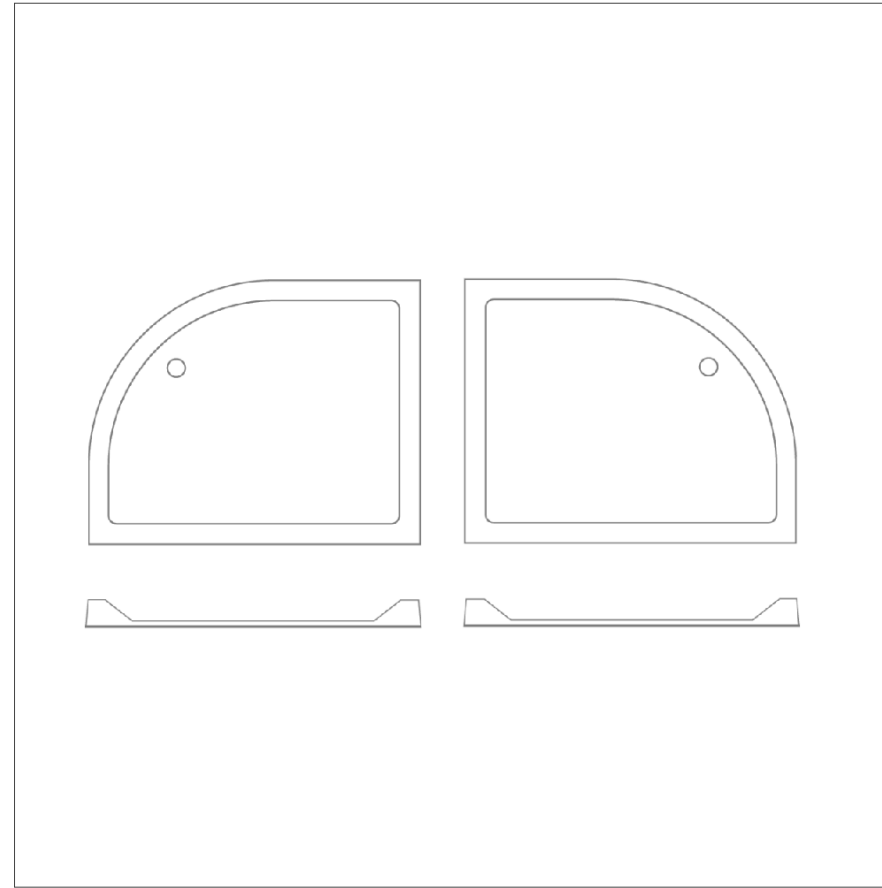

# Milano

SHAPE	HAND	MATERIAL	DEPTH (MM)	WIDTH (MM)	LENGTH (MM)	WEIGHT (KG)	WASTE INCLUDED
Quadrant	Left	Acrylic Capped ABS	45	760	900	12	Yes
Quadrant	Right	Acrylic Capped ABS	45	760	900	12	Yes
Quadrant	Left	Acrylic Capped ABS	45	800	900	15	Yes
Quadrant	Right	Acrylic Capped ABS	45	900	800	15	Yes
Quadrant	Left	Acrylic Capped ABS	45	1000	800	14	Yes
Quadrant	Right	Acrylic Capped ABS	45	1000	800	14	Yes
Quadrant	Left	Acrylic Capped ABS	45	1200	800	16	Yes
Quadrant	Right	Acrylic Capped ABS	45	1200	800	16	Yes
Quadrant	Left	Acrylic Capped ABS	45	1200	900	16	Yes
Quadrant	Right	Acrylic Capped ABS	45	1200	900	16	Yes