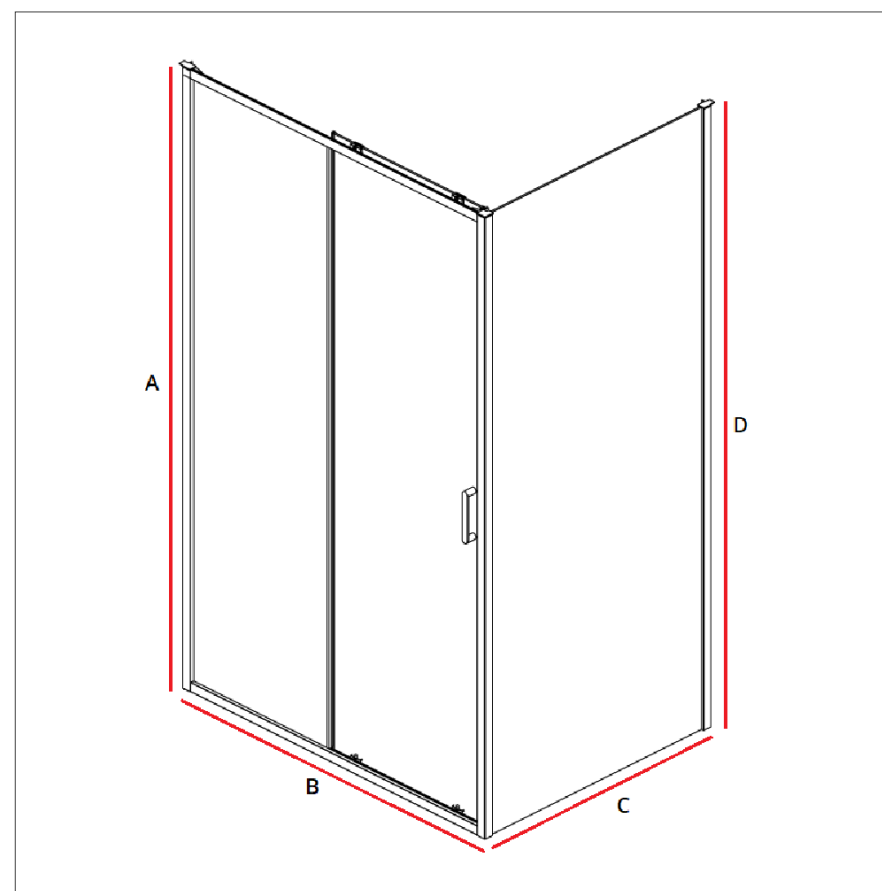

Milano

SLIDING DOOR

SKU	SIZE	A (MM)	B (MM)	THICKNESS	WEIGHT KG	ADJUSTMENT
SEPSLB1000	1950x1000mm	1950	1000	6mm	29	965-995mm
SEPSLB1100	1950x1100mm	1950	1100	6mm	32	1065-1095mm
SEPSLB1200	1950x1200mm	1950	1200	6mm	37	1165-1195mm
SEPSLB1400	1950x1400mm	1950	1400	6mm	41	1365-1395mm
SEPSLB1500	1950x1500mm	1950	1500	6mm	44	1465-1495mm
SEPSLB1600	1950x1600mm	1950	1600	6mm	47	1565-1595mm
SEPSLB1700	1950x1700mm	1950	1700	6mm	50	1665-1695mm

SIDE PANEL

SKU	SIZE	C (MM)	D (MM)	THICKNESS	WEIGHT KG	ADJUSTMENT
SEPEPB760	1950x760mm	760	1950	6mm	22	735-750mm
SEPEPB800	1950x800mm	800	1950	6mm	23	775-790mm
SEPEPB900	1950x900mm	900	1950	6mm	26	875-890mm