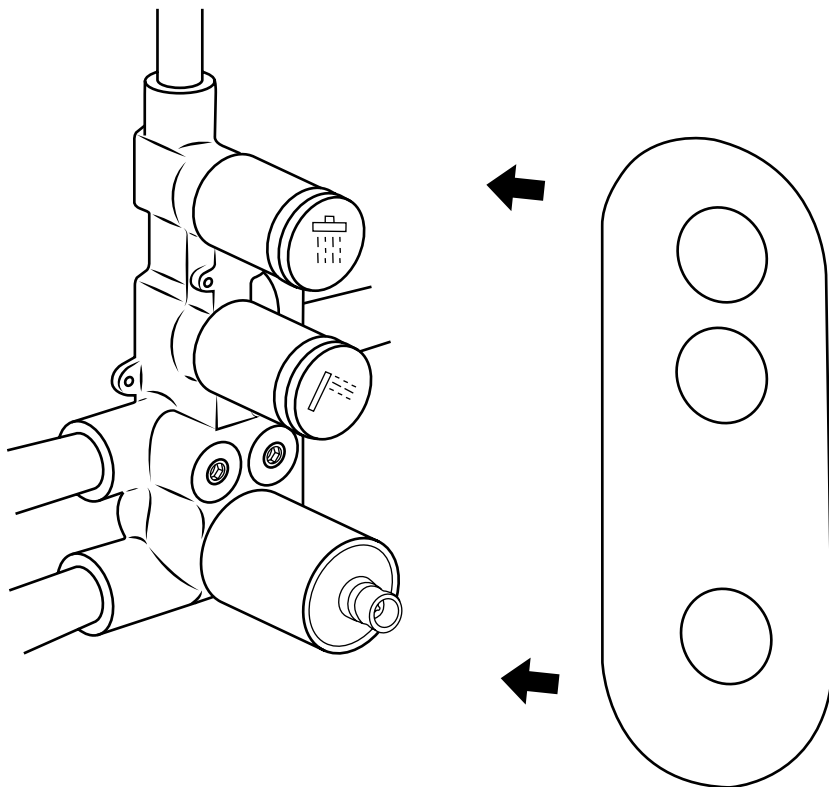

Milano

Shower Valve

Installation Guide

Installation

Tools required for installing:

Parts included:

1

2

3

4

5

6

7

8