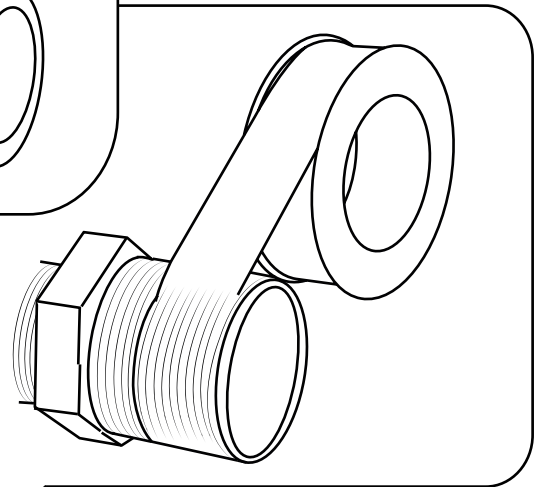

Milano

Shower Valve

Installation Guide

Installation

Tools required for installing:

Parts included:

1

2