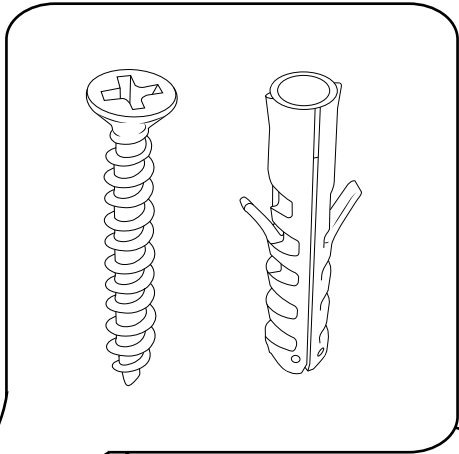

Milano

Shower Valve

Installation Guide

Installation

Tools required for installing:

Parts included:

1

2