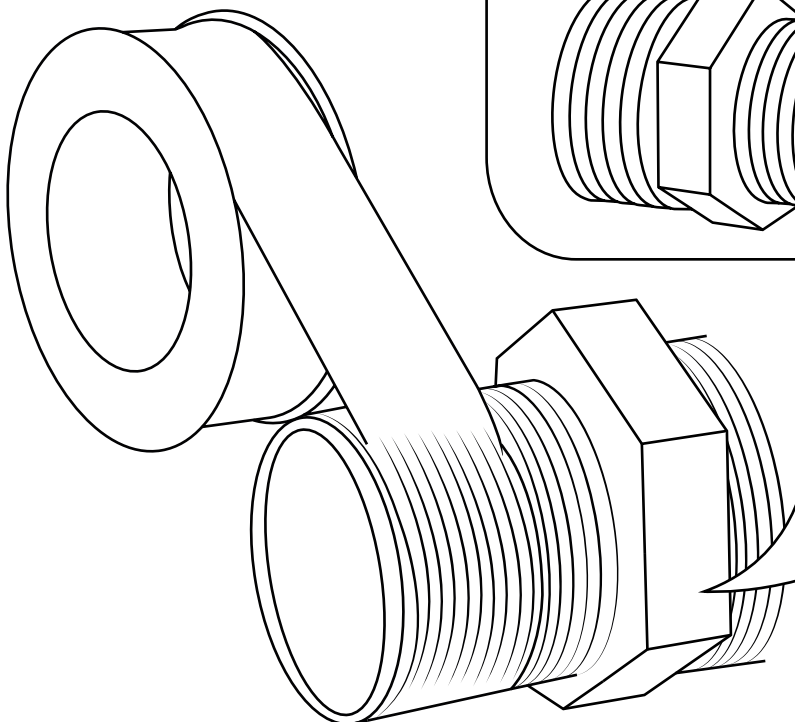

Milano

Shower Valve

Installation Guide

Installation

Tools required for installing:

Parts included:

1

2