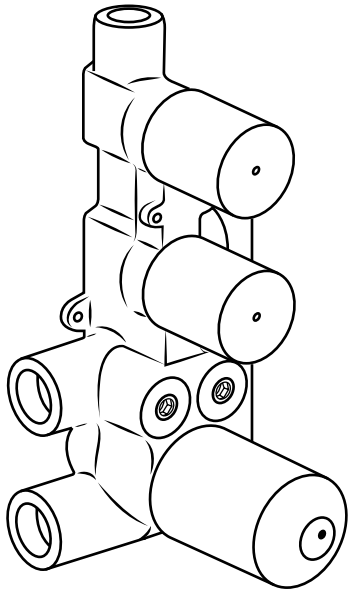

Milano

Shower Valve

Installation Guide

Installation

Tools required for installing:

Parts included:

1

2