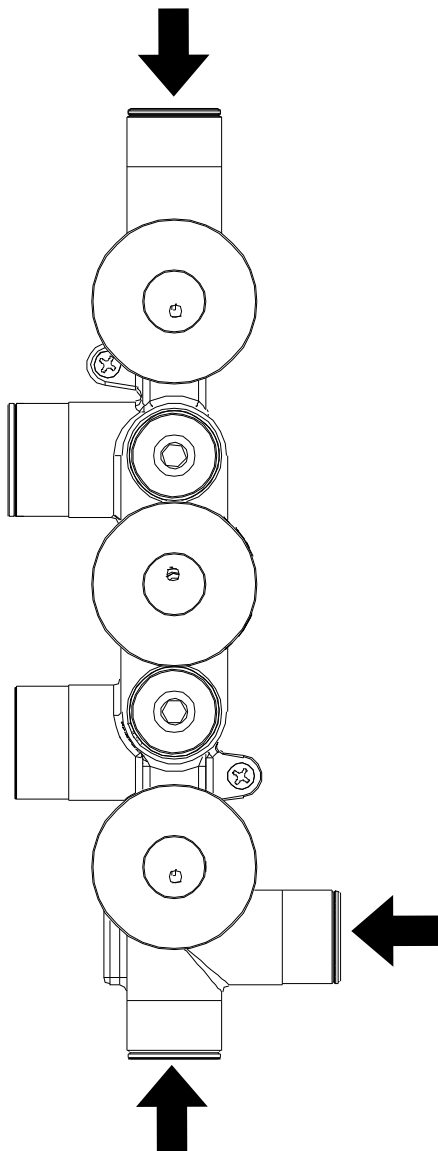

Milano

Shower Valve

Installation Guide

Style may vary

Installation

Tools required for installing:

Parts included:

Style may vary

1

2

i Not included

3

4

5

65_90(mm)

6