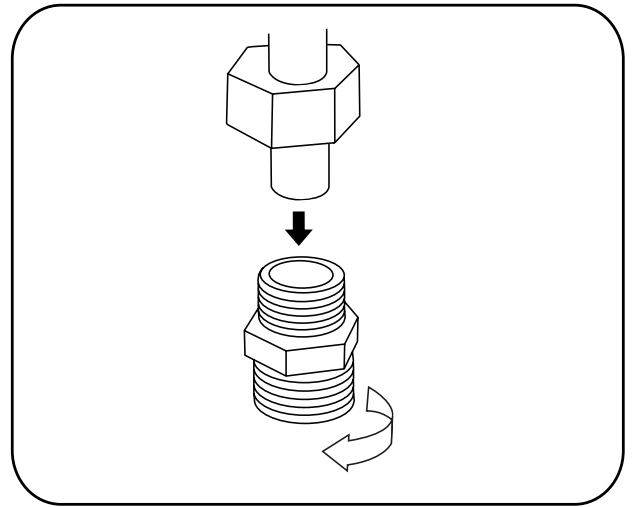

Milano

Shower Valve

Installation Guide

Style may vary

Installation

Tools required for installing:

Parts included:

Style may vary

1

2

i Not included

3

4

5

65_90(mm)

6