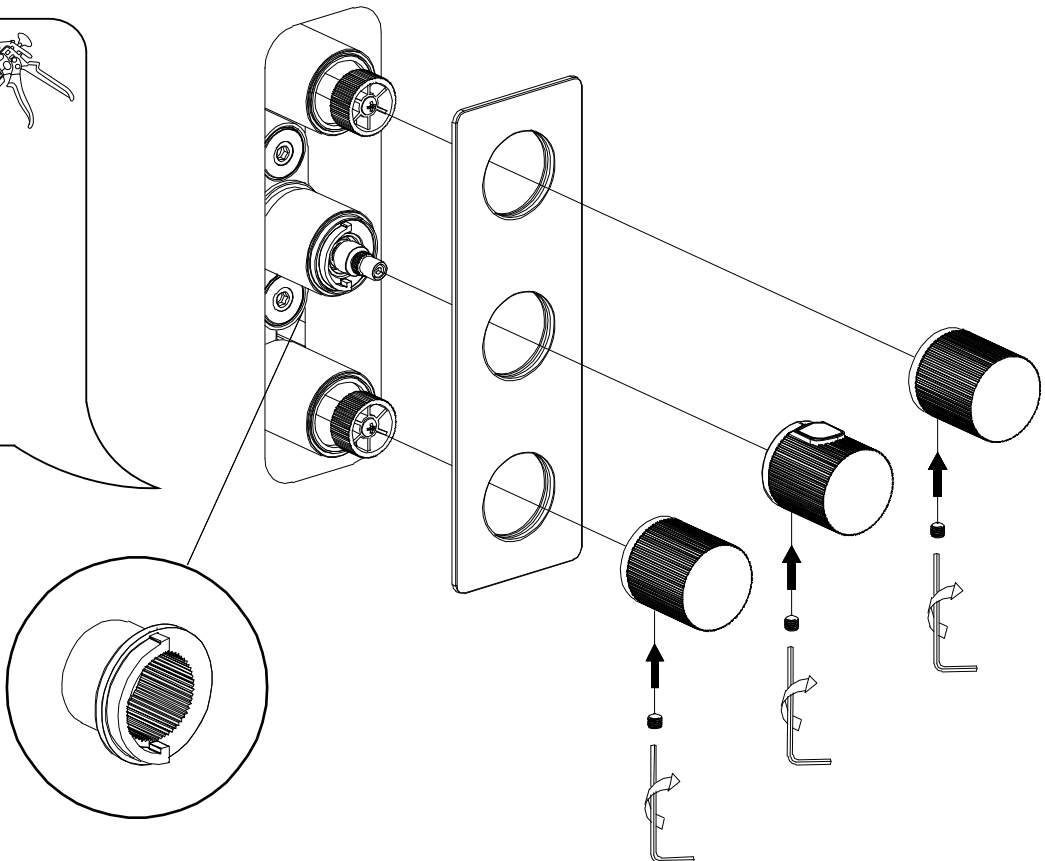

Milano

Shower Valve

Installation Guide

Style may vary

Installation

Tools required for installing:

Parts included:

Style may vary

1

2

i Not included

3

4

5

65_90(mm)

6