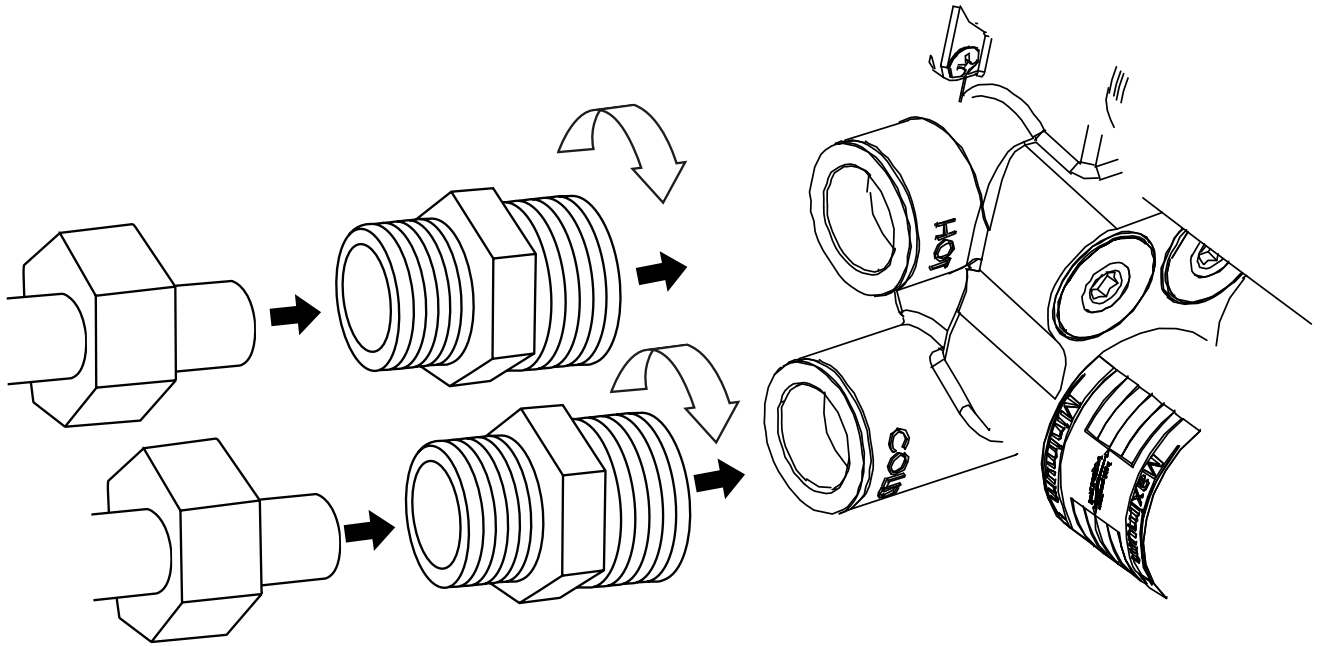

Milano

Shower Valve

Installation Guide

Style may vary

Installation

Tools required for installing:

Parts included:

Style may vary

1

2

i Not included

3

4

5

65_90(mm)

6