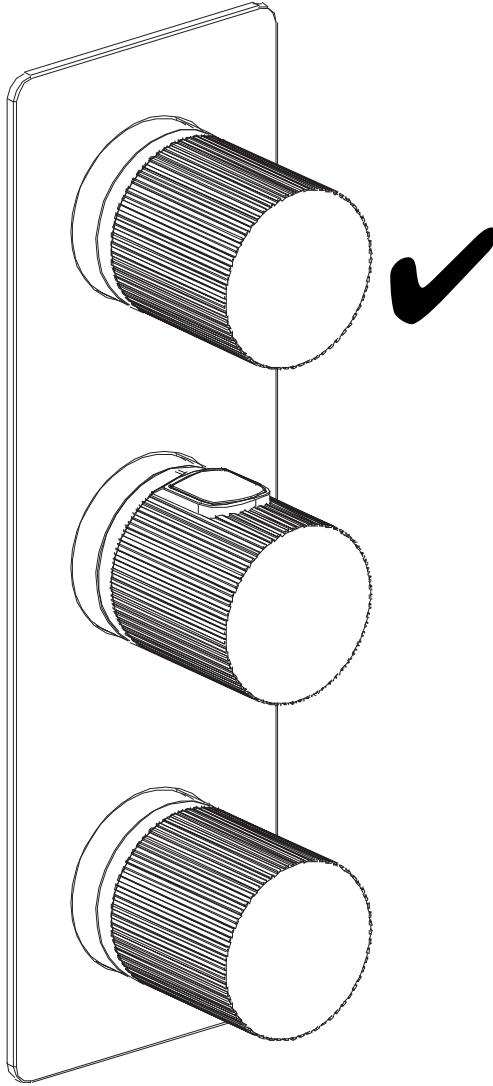

7

Style may vary