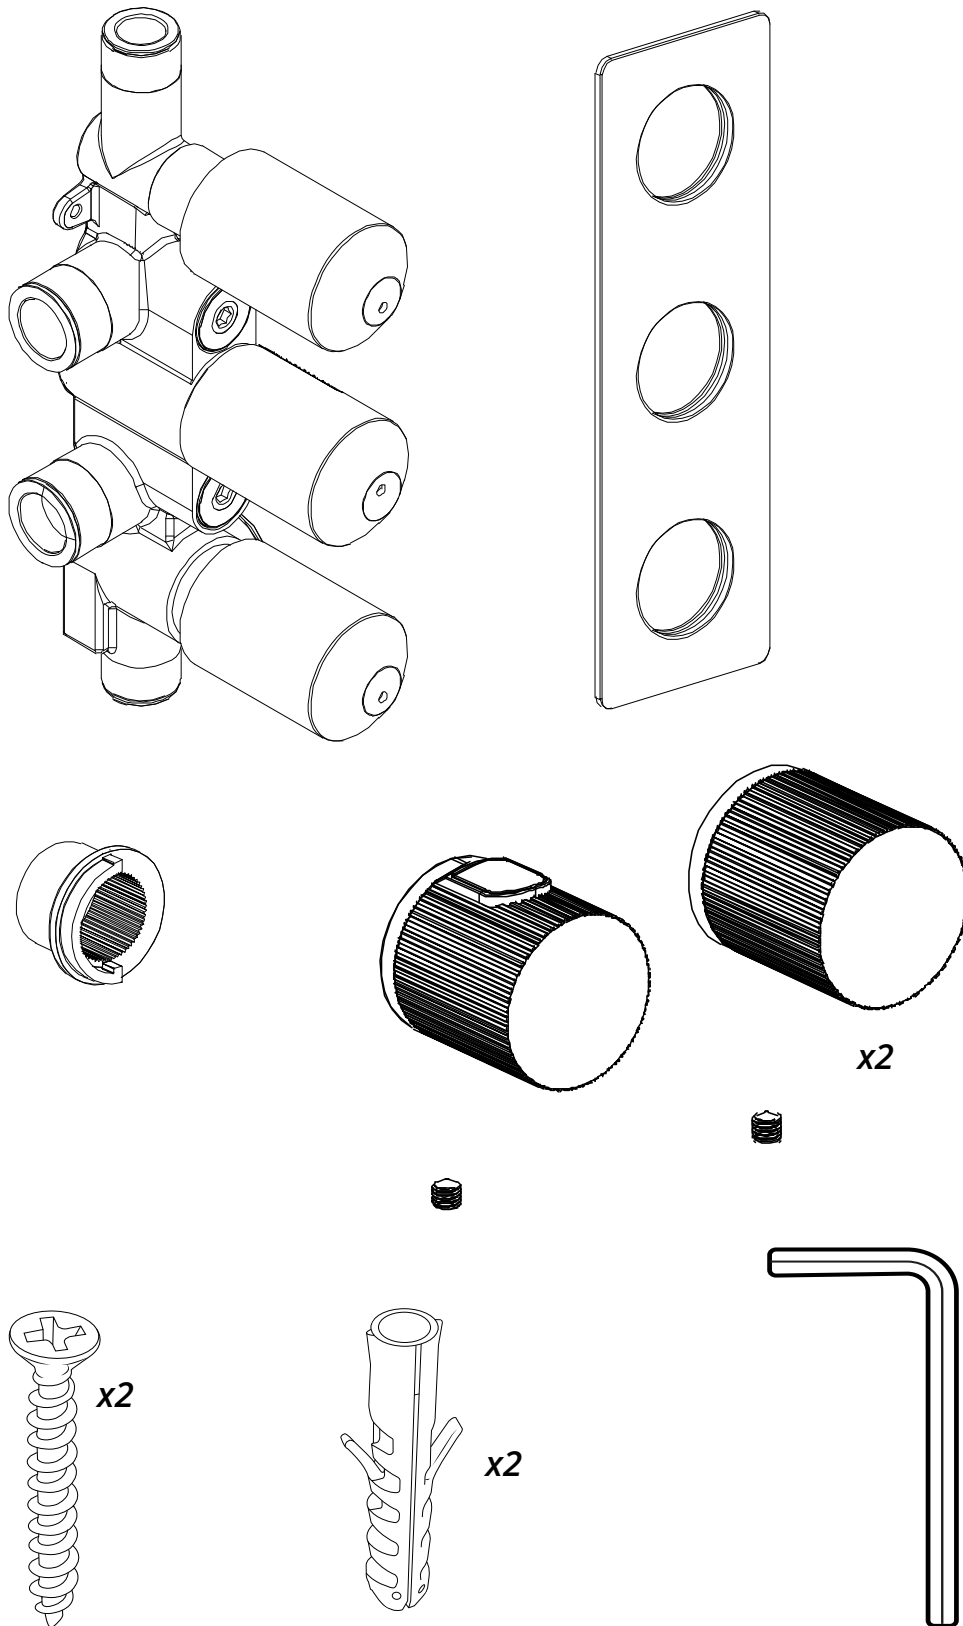

Milano

Shower Valve

Installation Guide

Style may vary

Installation

Tools required for installing:

Parts included:

Style may vary

1

2

i Not included

3

4

5

65_90(mm)

6