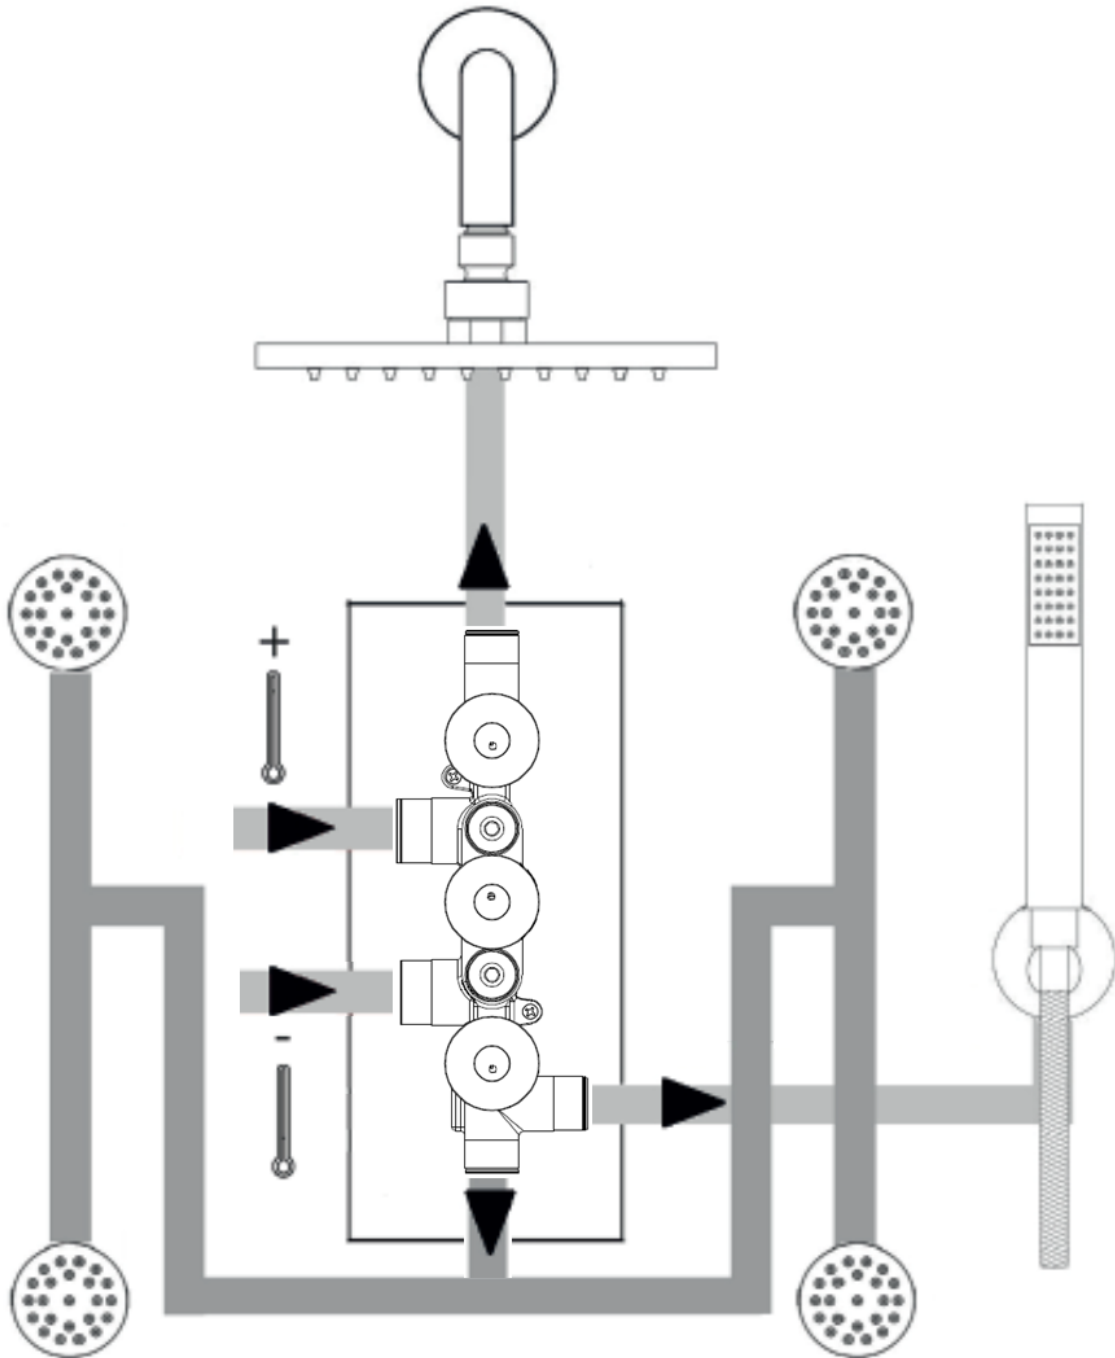

Milano

Shower Valve

Installation Guide

Style may vary

Installation

Tools required for installing:

Parts included:

Style may vary

1

2

i Not included

3

4

5

65_90(mm)

6

7

Style may vary

Installation Example

If you require any additional information or have any issues with this product please refer to the website.