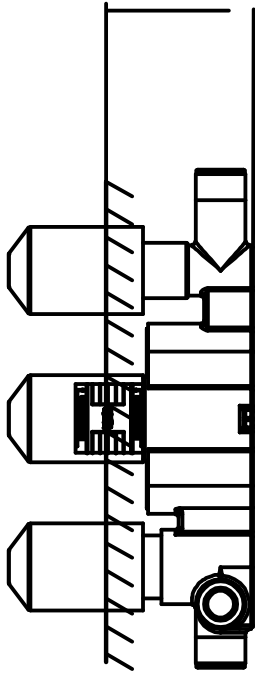

Milano

Shower Valve

Installation Guide

Style may vary

Installation

Tools required for installing:

Parts included:

Style may vary

1

2

i Not included

3

4

5

65_90(mm)

6

7

Style may vary

Installation Example

If you require any additional information or have any issues with this product please refer to the website.