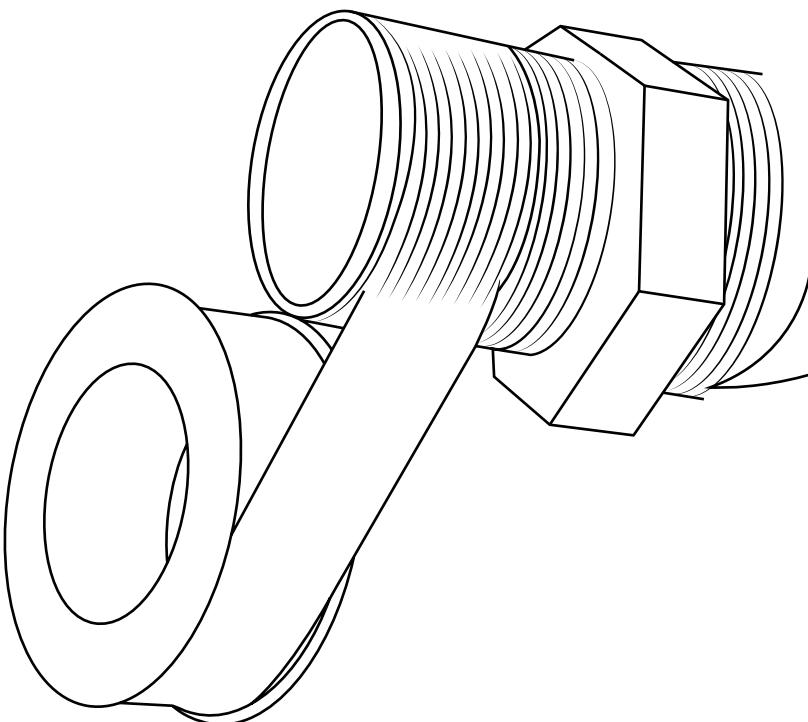

Milano

Shower Valve

Installation Guide

Style may vary

Installation

Tools required for installing:

Parts included:

Style may vary

1

2

i Not included

3

4

5

65_90(mm)

6