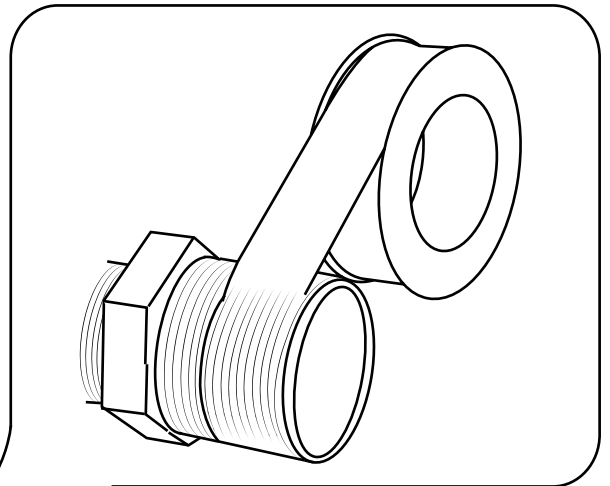

Milano

Shower Valve

Installation Guide

Style may vary

Installation

Tools required for installing:

Parts included:

Style may vary

1

2

i Not included

3

4

5

65_90(mm)

6