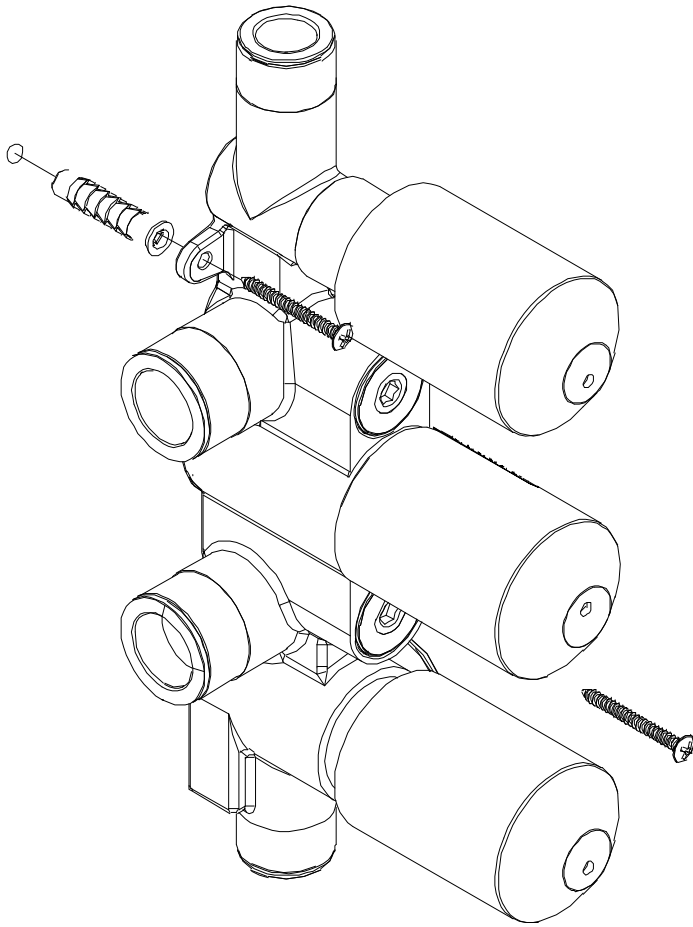

Milano

Shower Valve

Installation Guide

Style may vary

Installation

Tools required for installing:

Parts included:

Style may vary

1

2

i Not included

3

4

5

65_90(mm)

6