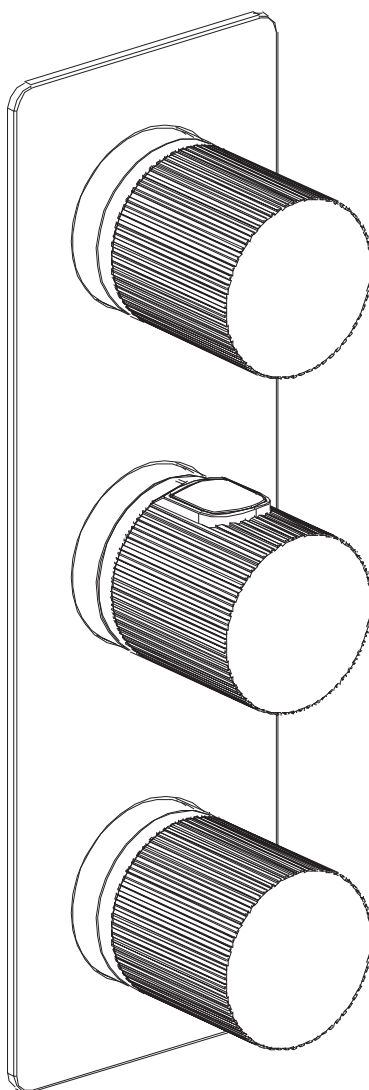

Milano

Shower Valve

Installation Guide

Style may vary

Installation

Tools required for installing:

Parts included:

Style may vary

1

2

i Not included

3

4

5

65_90(mm)

6