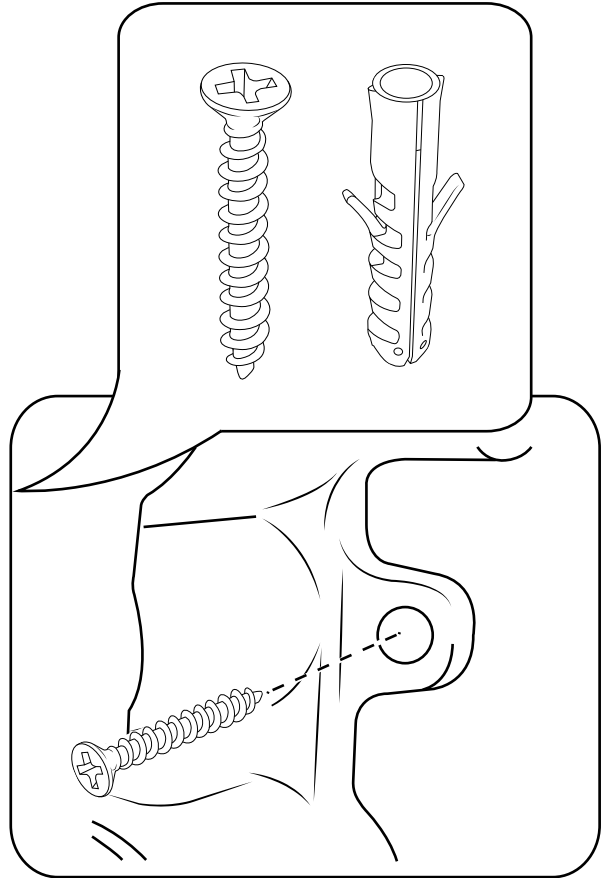

Milano

Shower Valve

Installation Guide

Style may vary

Installation

Tools required for installing:

Parts included:

Style may vary

1

2

i Not included

3

4

5

65_90(mm)

6