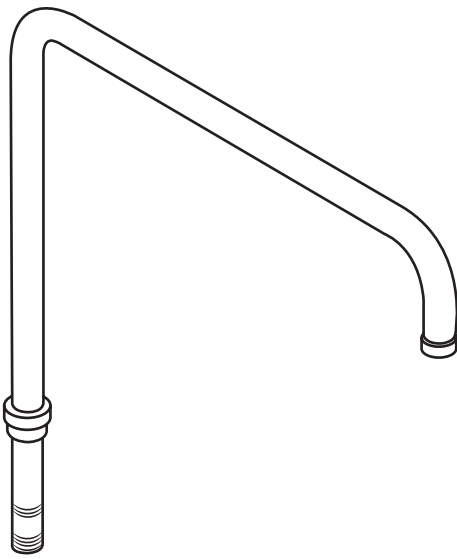

Milano

Bar Valve Kit

Installation Guide

Installation

Tools required for installing:

Parts included:

X2

1