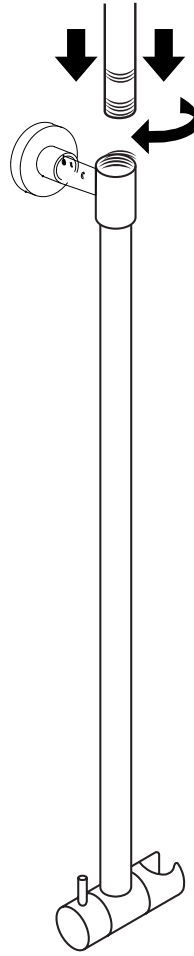

Milano

Bar Valve Kit

Installation Guide

Installation

Tools required for installing:

Parts included:

X2

1

2

3

4

5

6

7

8

9