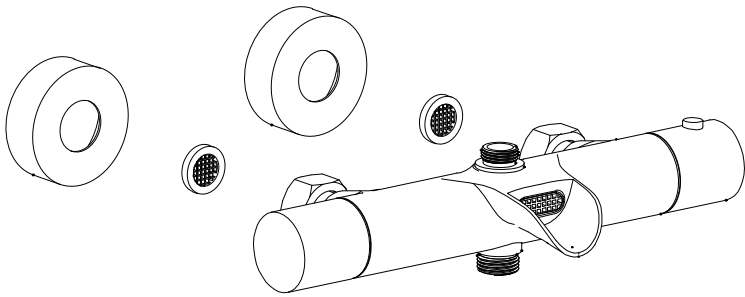

Milano

Bar Valve Kit

Installation Guide

Installation

Tools required for installing:

Parts included:

X2

1