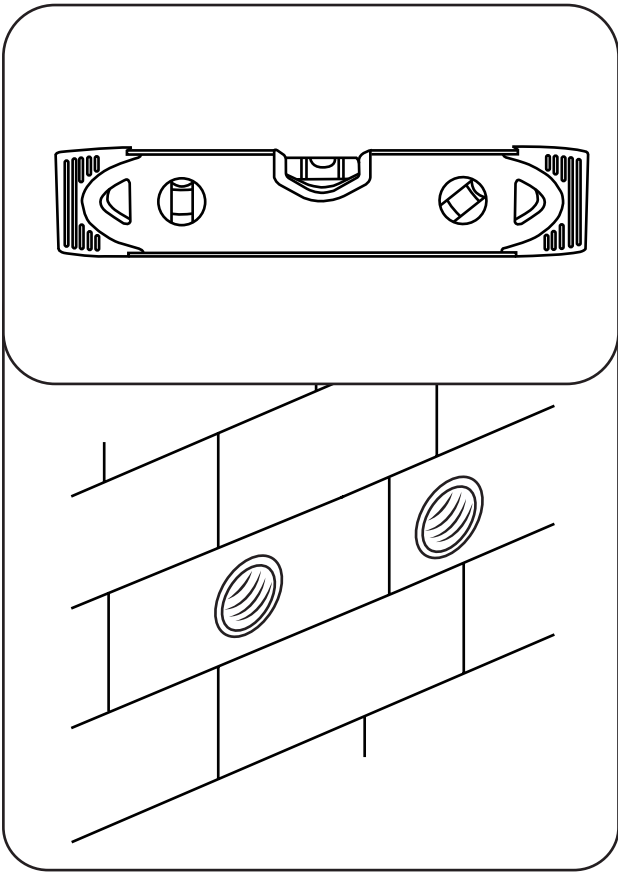

Milano

Bar Valve Kit

Installation Guide

Installation

Tools required for installing:

Parts included:

X2

1