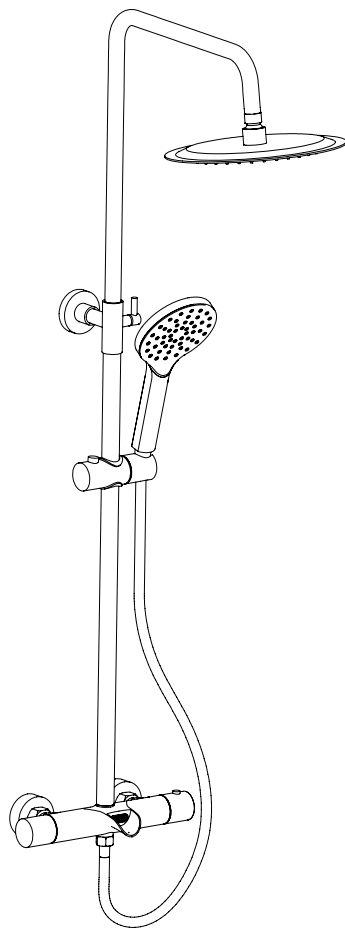

Milano

Bar Valve Kit

Installation Guide

Installation

Tools required for installing:

Parts included:

X2

1

2

3

4

5

6

7

8

9