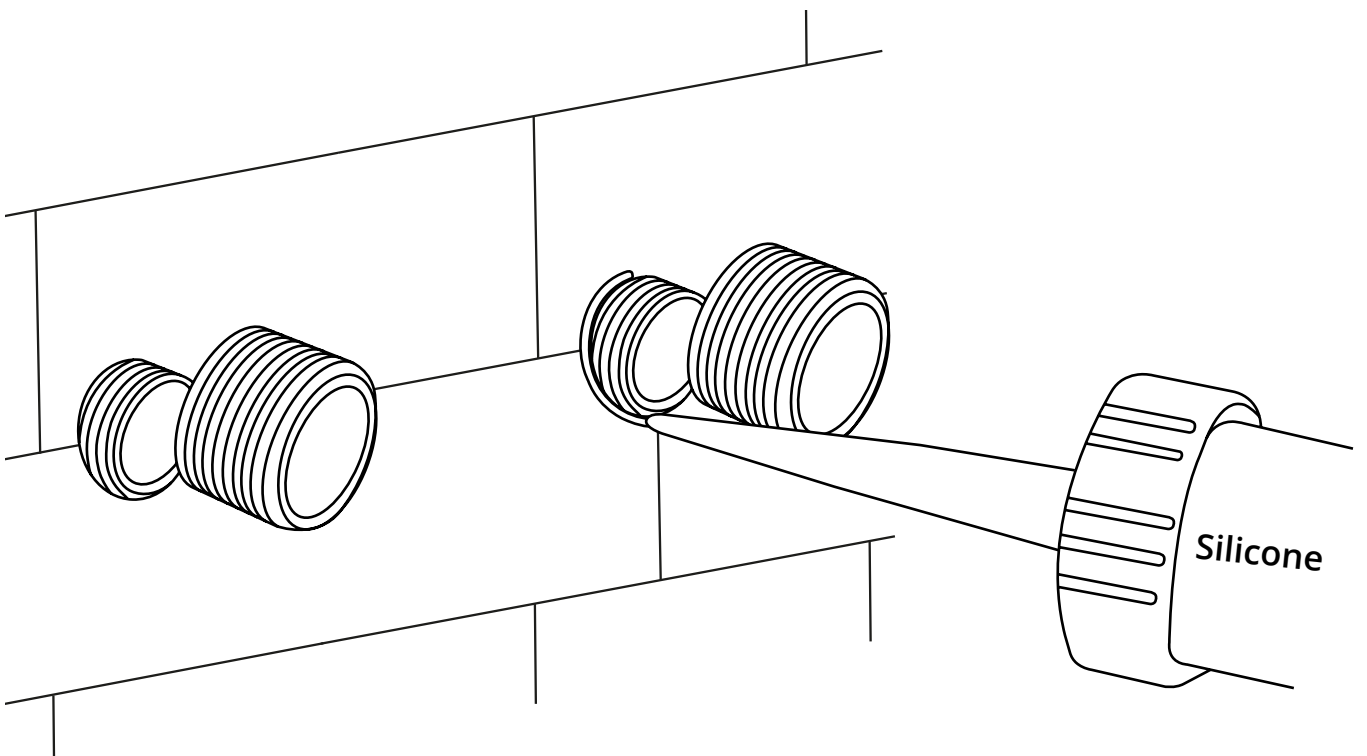

Milano

Bar Shower Mixer Valve

Installation Guide

Style may vary

Installation

Tools required for installing:

Parts included:

x2

x2

x2

1

2

3

4

5