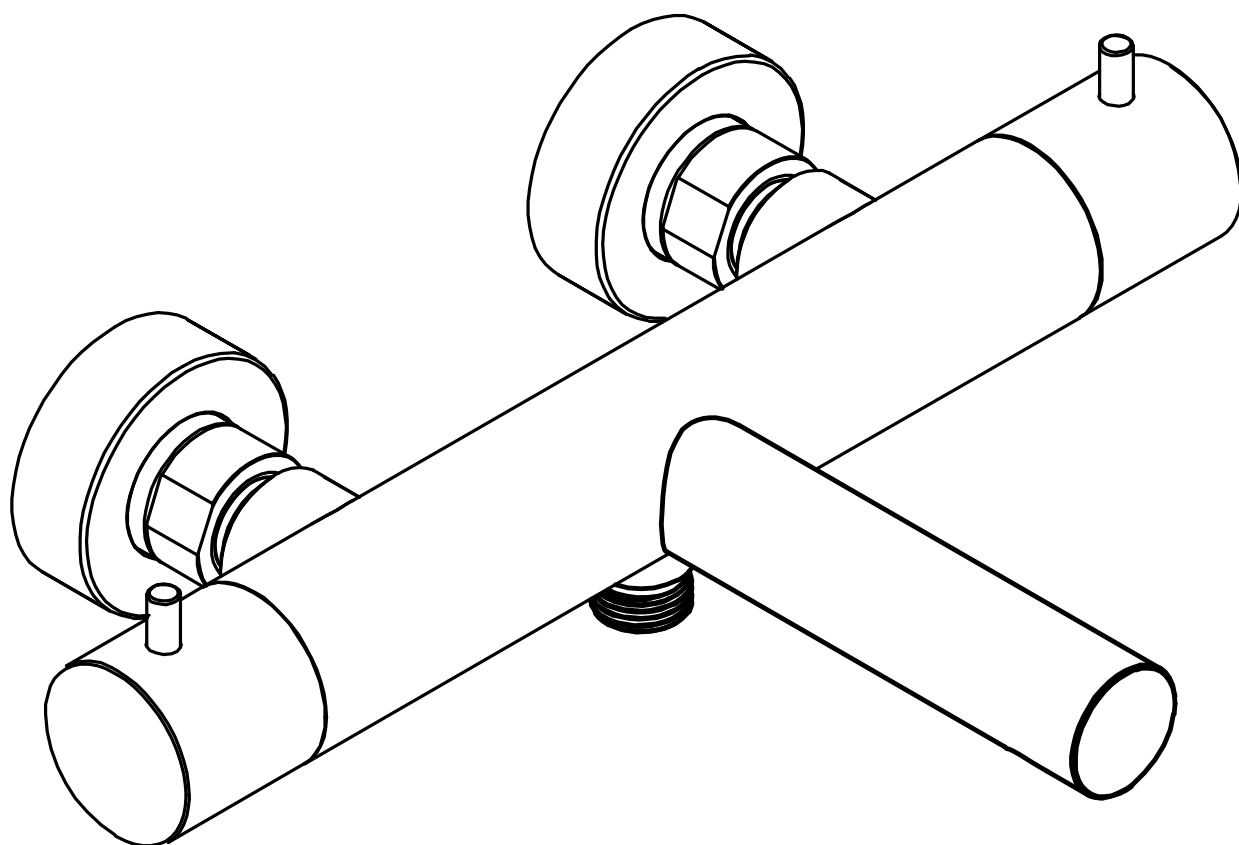

Milano

Bar Shower Mixer Valve

Installation Guide

Style may vary

Installation

Tools required for installing:

Parts included:

x2

x2

x2

1

2

3

4

5