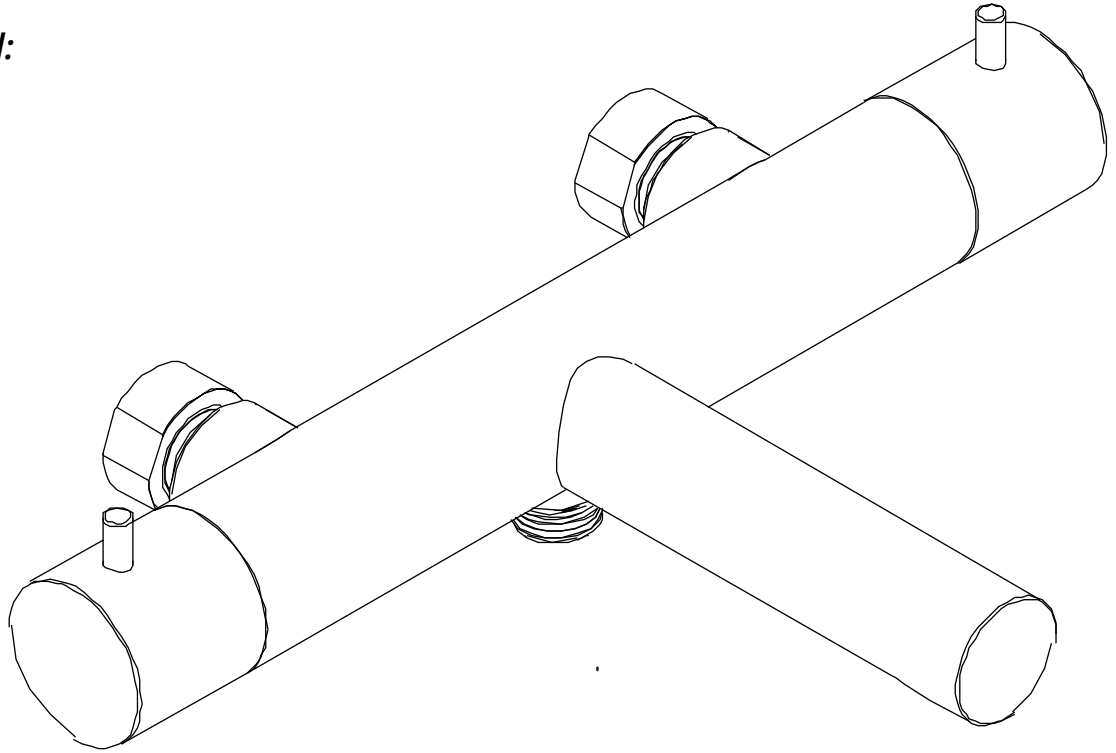

Milano

Bar Shower Mixer Valve

Installation Guide

Style may vary

Installation

Tools required for installing:

Parts included:

x2