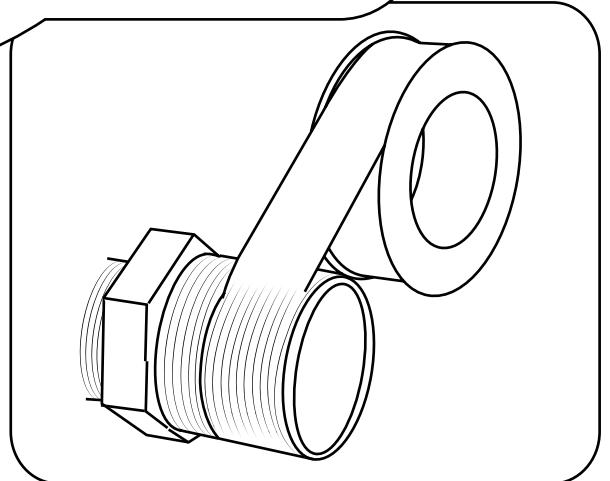

Milano

Shower Valve

Installation Guide

Installation

Tools required for installing:

Parts included:

1

2