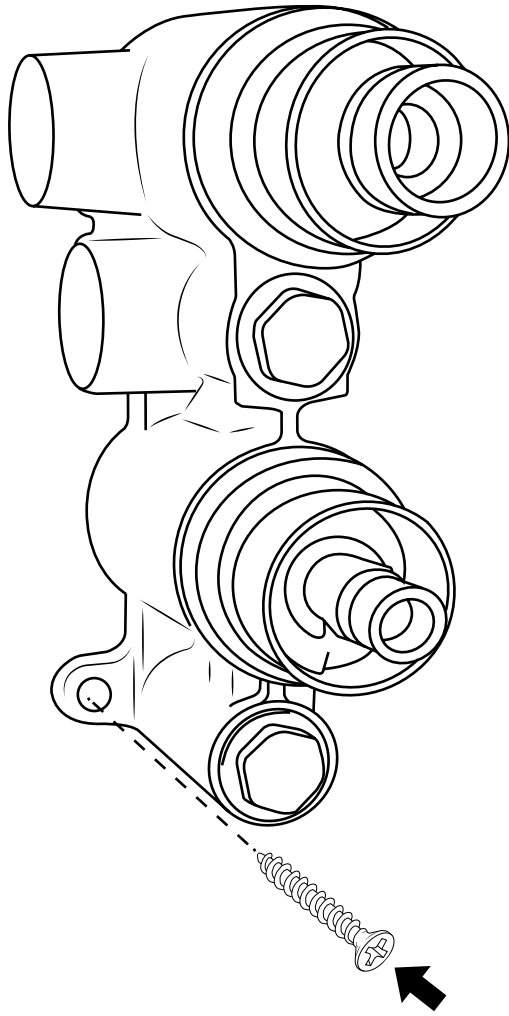

Milano

Shower Valve

Installation Guide

Installation

Tools required for installing:

Parts included:

1

2