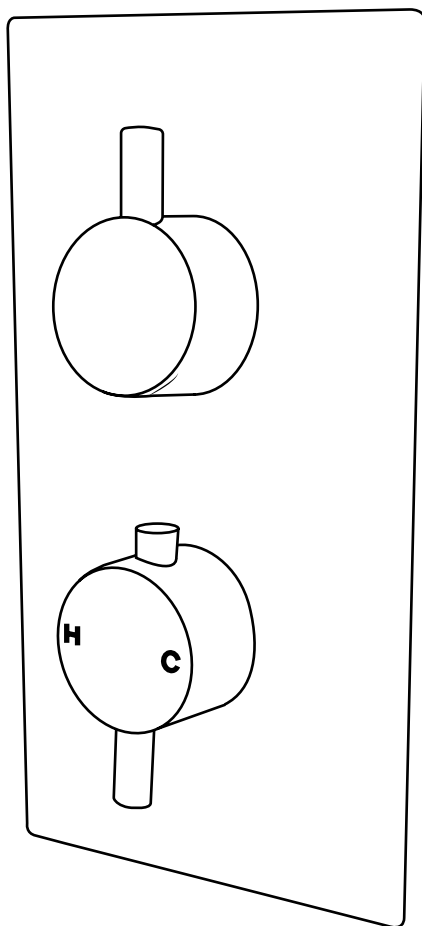

Milano

Shower Valve

Installation Guide

Installation

Tools required for installing:

Parts included:

1

2