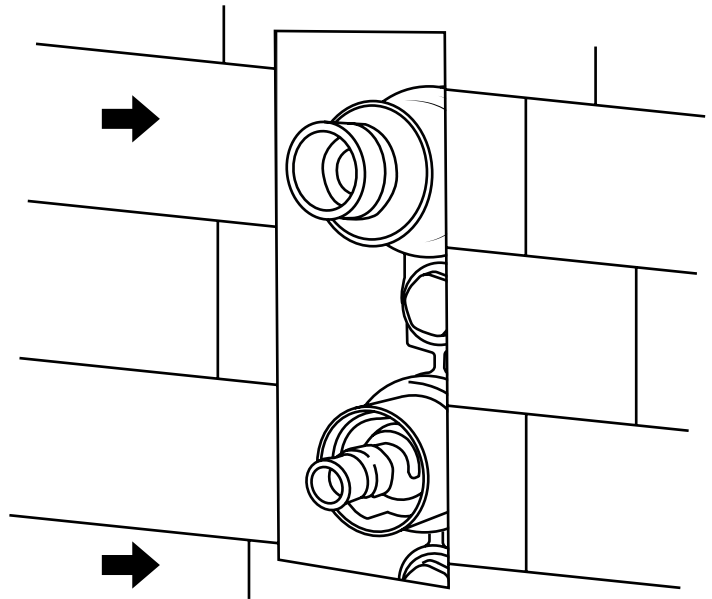

Milano

Shower Valve

Installation Guide

Installation

Tools required for installing:

Parts included:

1

2

3

4

5

6

7

8

9

10