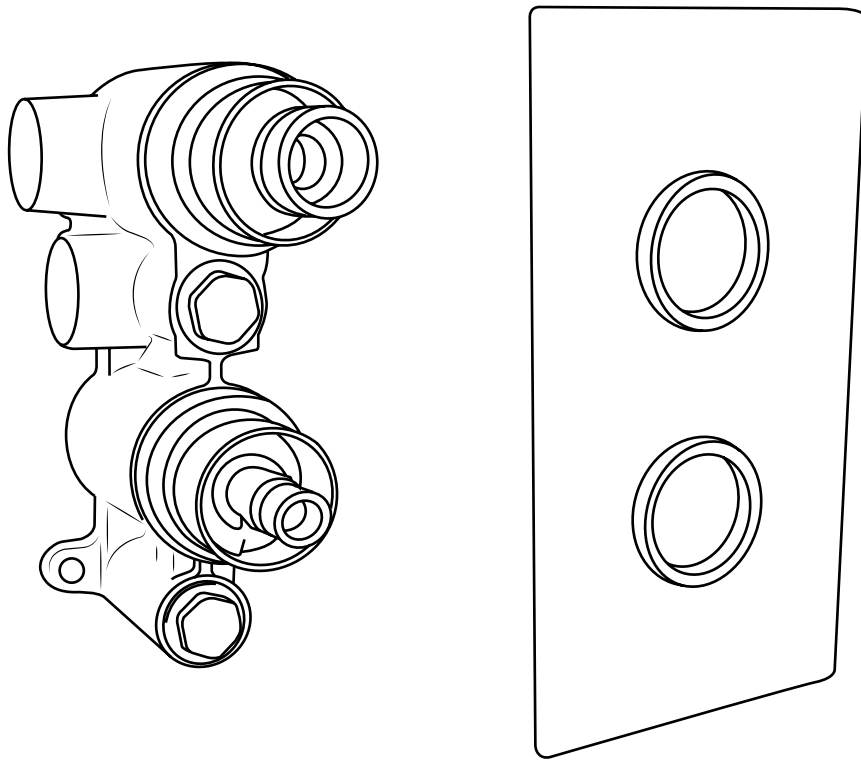

Milano

Shower Valve

Installation Guide

Installation

Tools required for installing:

Parts included:

1

2

3

4

5

6

7

8

9

10