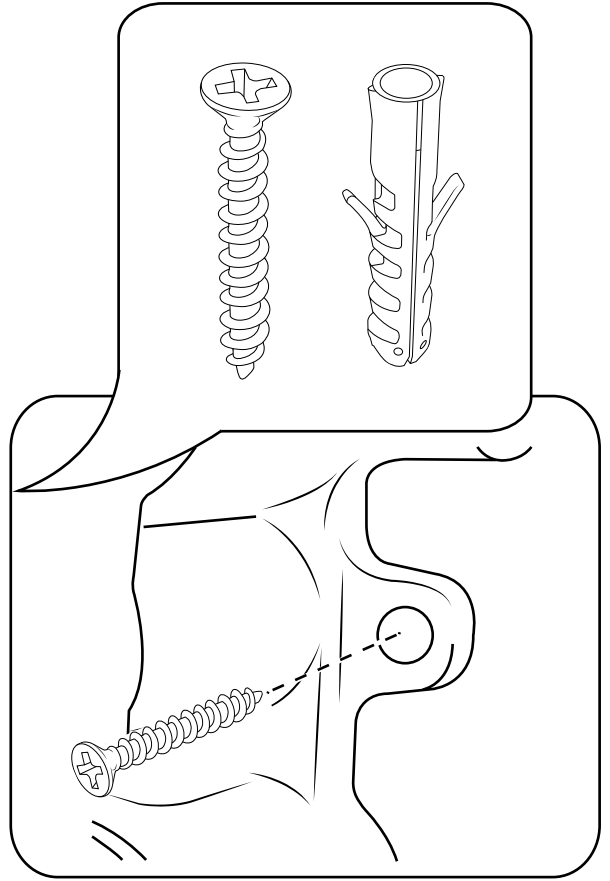

Milano

Shower Valve

Installation Guide

Installation

Tools required for installing:

Parts included:

1

2

3

4

5

6

7

8

9

10