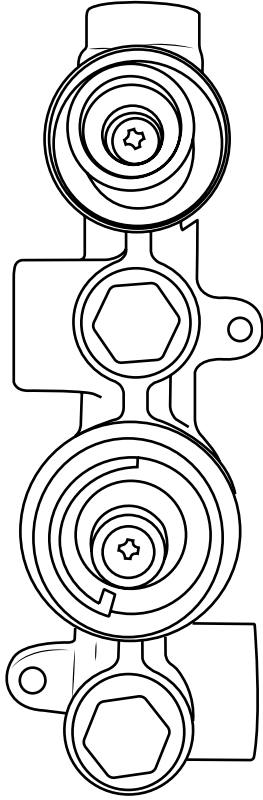

Milano

Shower Valve Guides

- Twin
- Triple
- Triple Diverter Valve

Installation Guide

Style may vary

Installation

Tools required for installing:

Milano

Shower Valve

Installation Guide

Style may vary

Parts included:

Style may vary

1

2

3

4

5

6

7

8

Style may vary

Milano

Triple Valve

Milano

Triple Diverter Valve

Installation Guide

Style may vary

Parts included:

Style may vary

1

2