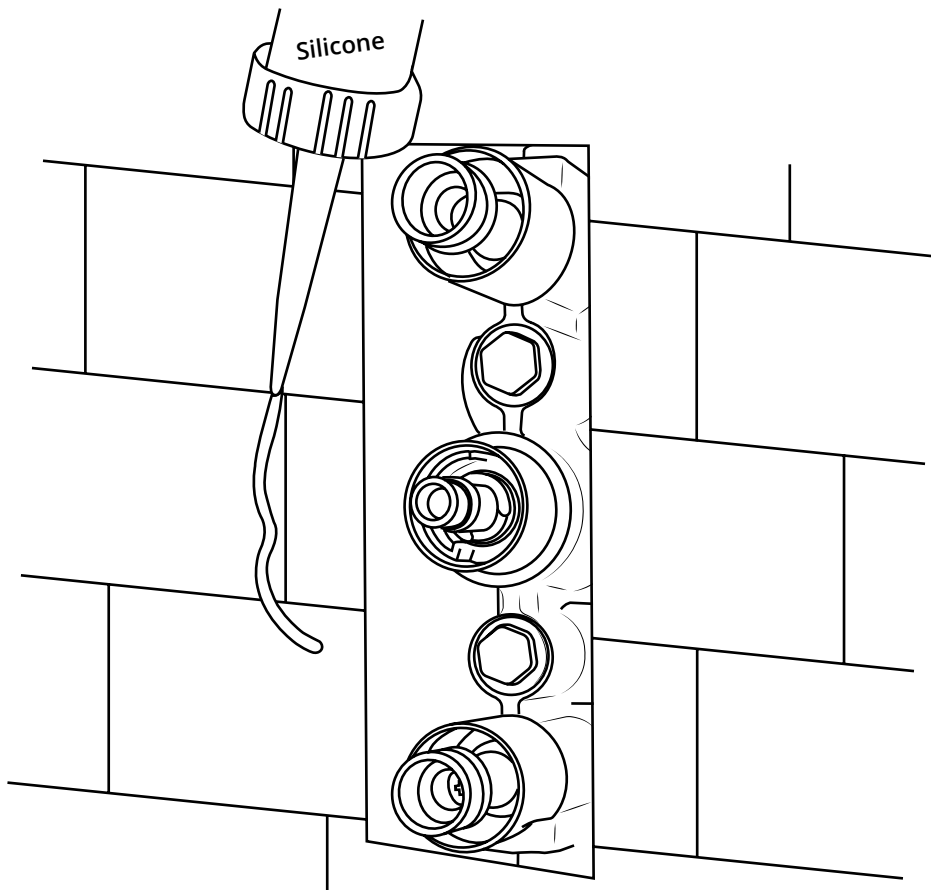

Milano

Shower Valve Guides

- Twin
- Triple
- Triple Diverter Valve

Installation Guide

Style may vary

Installation

Tools required for installing:

Milano

Shower Valve

Installation Guide

Style may vary

Parts included:

Style may vary

1

2

3

Installation Guide

Style may vary

Parts included:

Style may vary

1

2

3

4

Milano

Triple Diverter Valve

Installation Guide

Style may vary

Parts included:

Style may vary

1

2