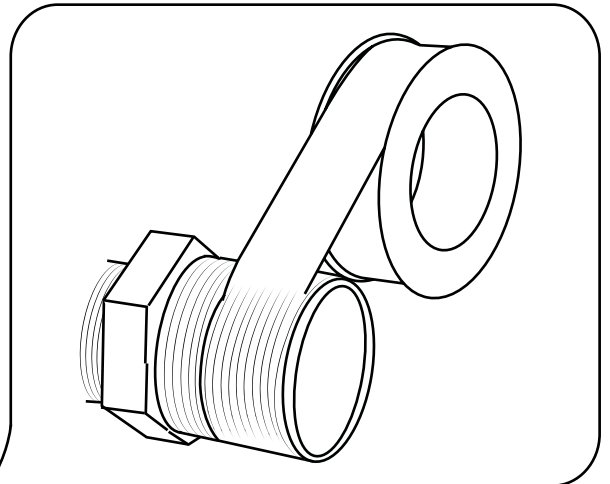

Milano

Shower Valve Guides

- Twin
- Triple
- Triple Diverter Valve

Installation Guide

Style may vary

Installation

Tools required for installing:

Milano

Shower Valve

Installation Guide

Style may vary

Parts included:

Style may vary

1

2

3