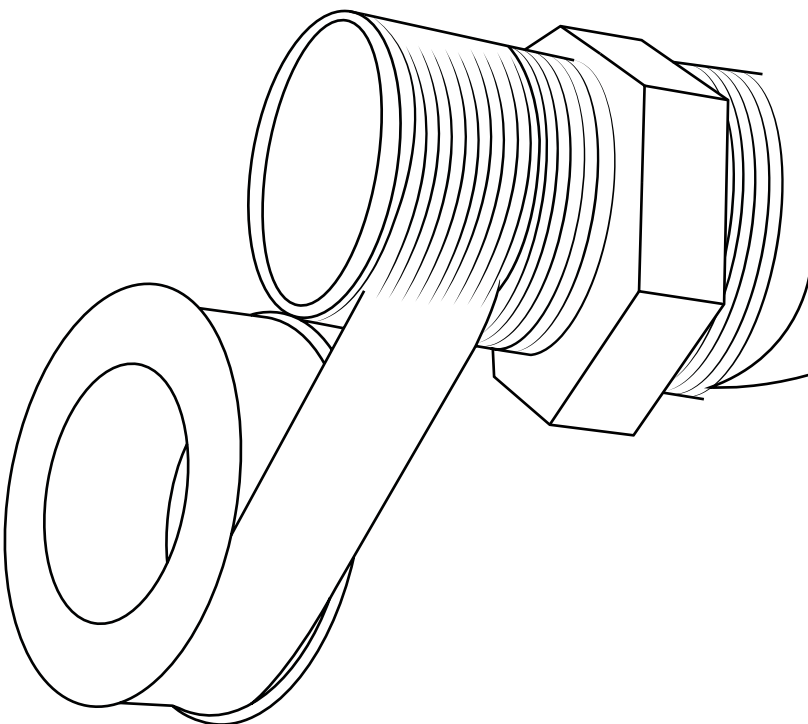

Milano

Shower Valve Guides

- Twin
- Triple
- Triple Diverter Valve

Installation Guide

Style may vary

Installation

Tools required for installing:

Milano

Shower Valve

Installation Guide

Style may vary

Parts included:

Style may vary

1

2

3

Installation Guide

Style may vary

Parts included:

Style may vary

1

2

3

4