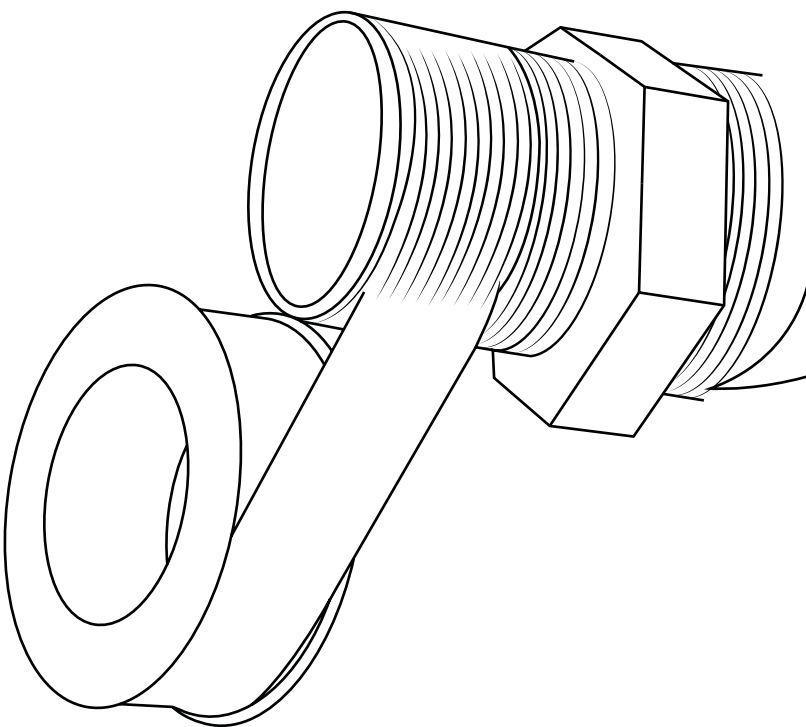

Milano

Shower Valve Guides

- Twin
- Triple
- Triple Diverter Valve

Installation Guide

Style may vary

Installation

Tools required for installing:

Milano

Shower Valve

Installation Guide

Style may vary

Parts included:

Style may vary

1

2

3

4

5

6

7

8

Style may vary

Milano

Triple Valve