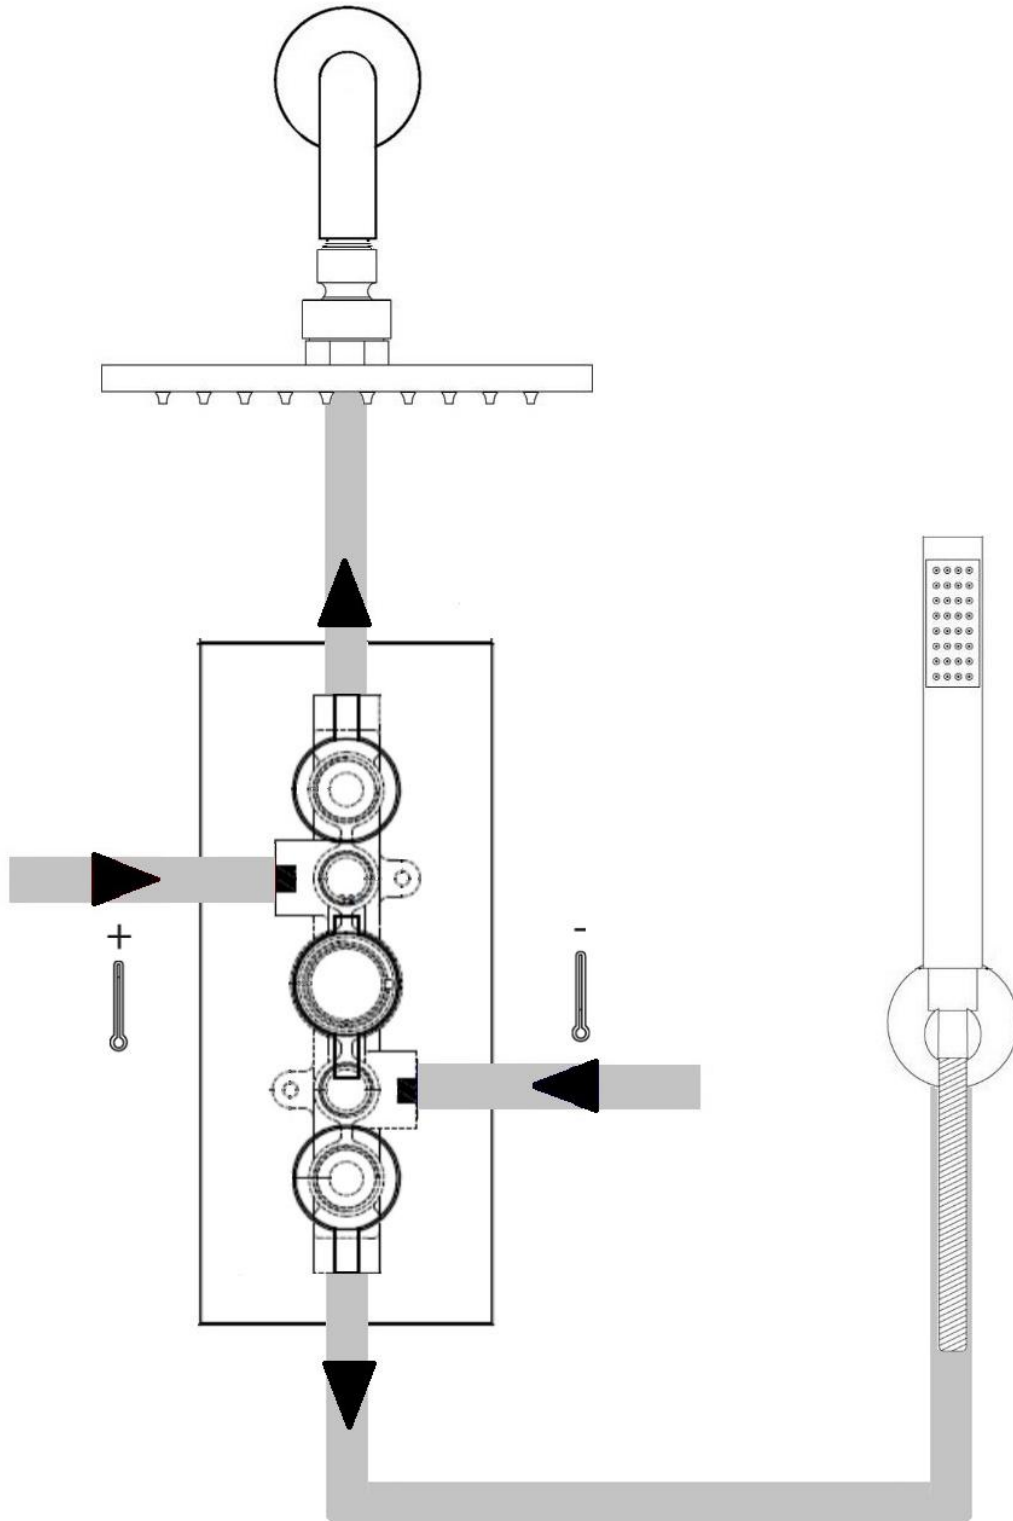

Installation Example

If you require any additional information or have any issues with this product please refer to the website.