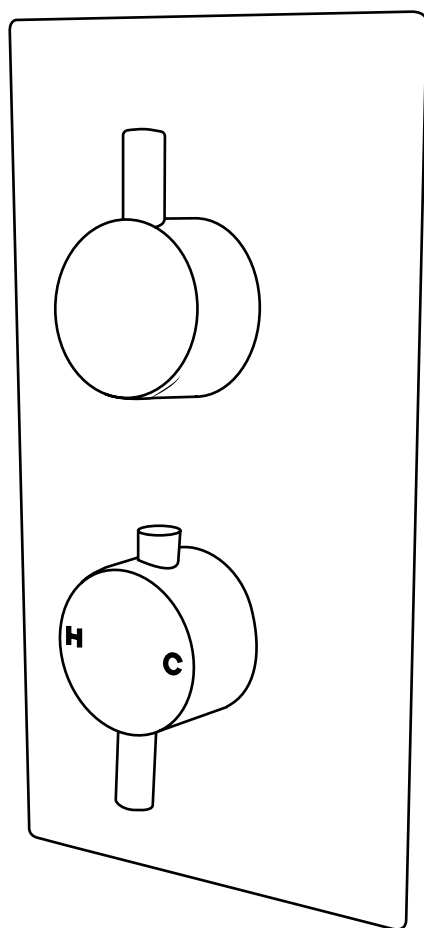

Milano

Shower Valve Guides

- Twin
- Triple
- Triple Diverter Valve

Installation Guide

Style may vary

Installation

Tools required for installing:

Milano

Shower Valve

Installation Guide

Style may vary

Parts included:

Style may vary

1

2

3