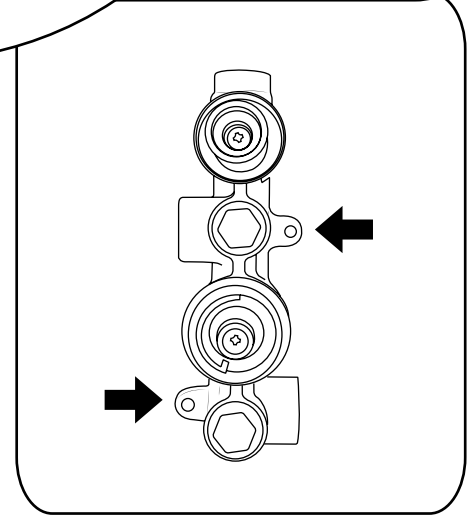

Milano

Shower Valve Guides

- Twin
- Triple
- Triple Diverter Valve

Installation Guide

Style may vary

Installation

Tools required for installing:

Milano

Shower Valve

Installation Guide

Style may vary

Parts included:

Style may vary

1

2

3