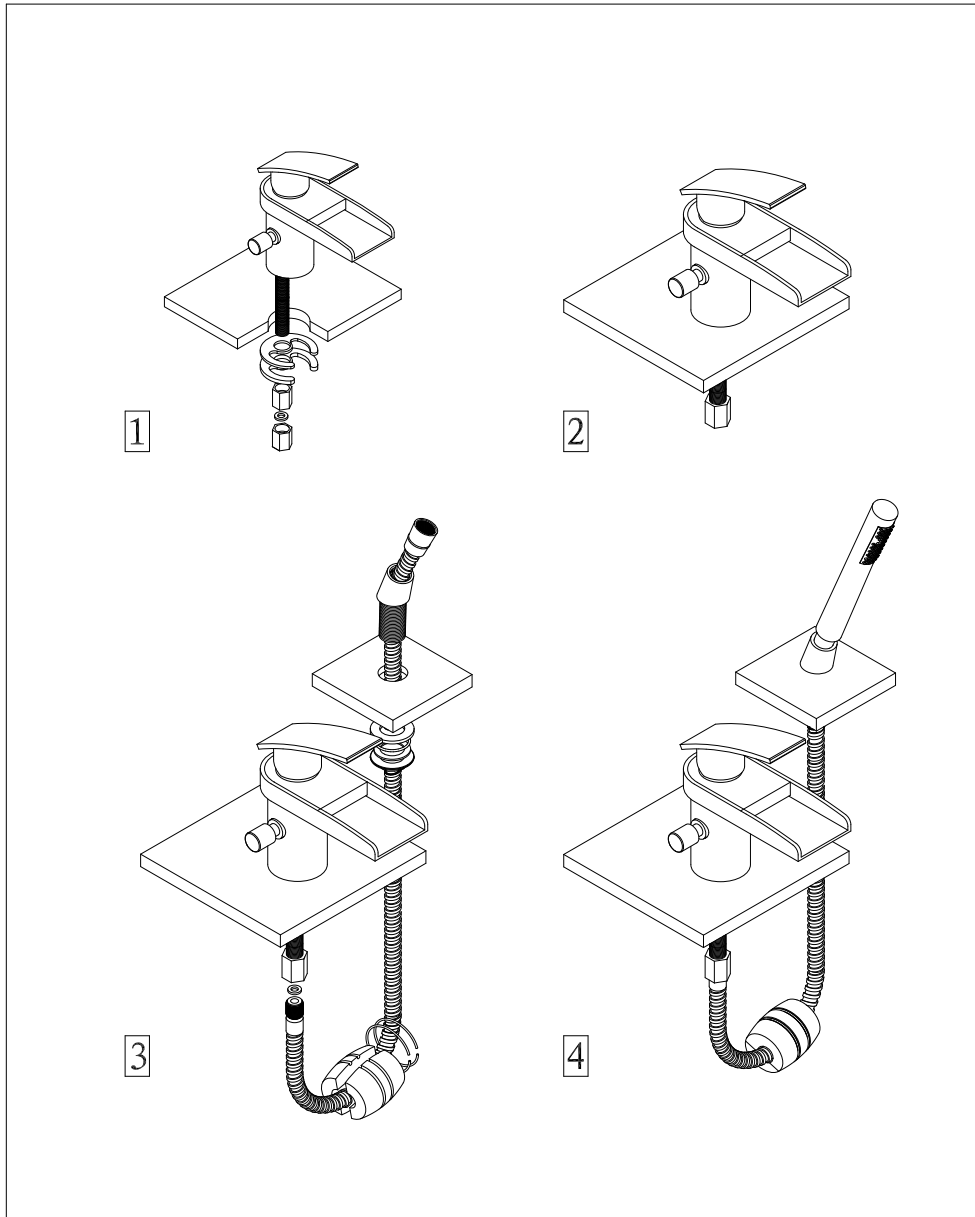

BATH SHOWER MIXER

Art NO: RHY304

Installation

Technique drawing

Explosion drawing