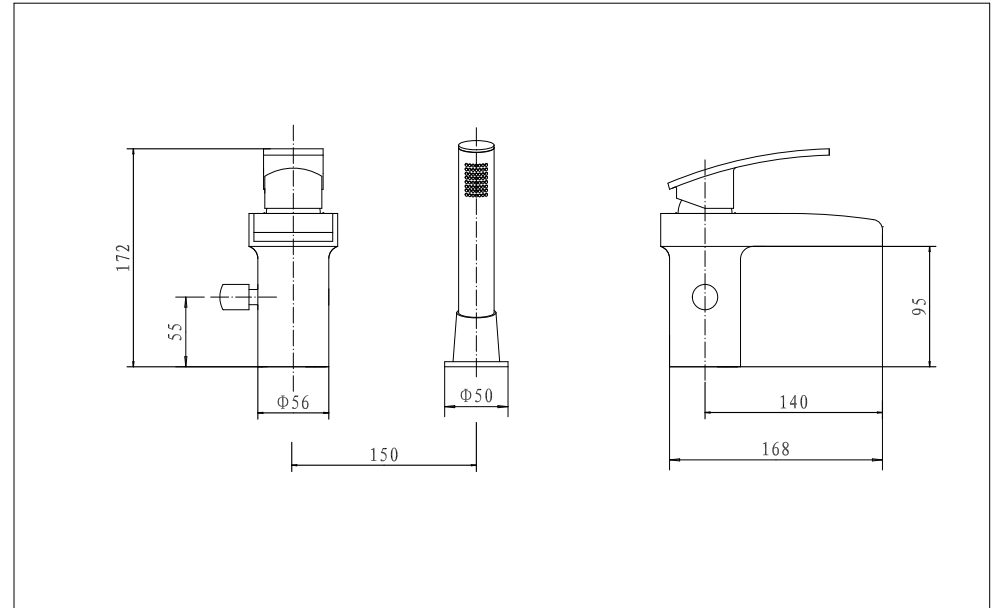

BATH SHOWER MIXER

Art NO: RHY304

Installation

Technique drawing

Explosion drawing