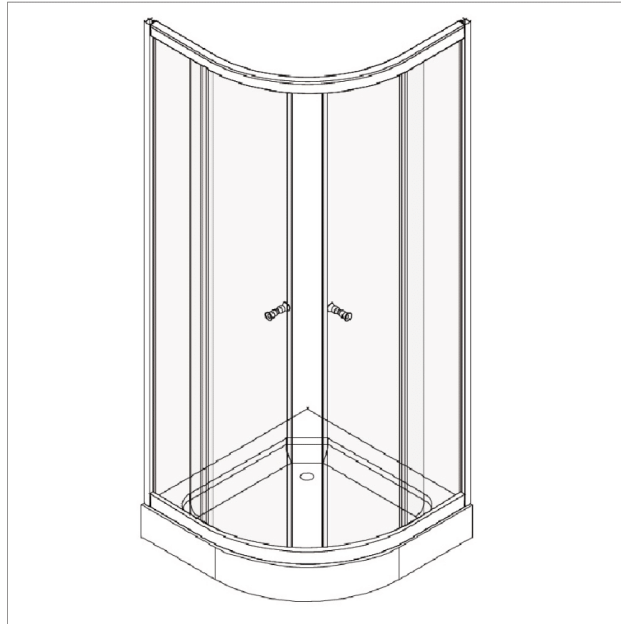

Milano

SELECT YOUR TRAY SIZE			TRAY SPECIFICATION			QUADRANT SPECIFICATION						
LENGTH (MM)	WIDTH (MM)	DEPTH (MM)	WASTE POSITION	MATERIAL	HAND	LENGTH (MM)	ADJUSTMENT (MM)	WIDTH (MM)	ADJUSTMENT (MM)	HEIGHT (MM)	DOOR ENTRY WIDTH (MM)	THICKNESS (MM)
900	900	45		Acrylic	Reversible	900	870-890	900	870-890	1850	518	6